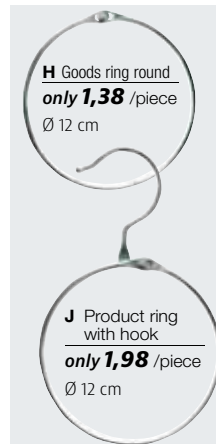

F length 11 cm

K XXL Snap hook
only **3,90**
long. 12 cm

H Goods ring round
only **1,38** /piece
Ø 12 cm

J Product ring with hook
only **1,98** /piece
Ø 12 cm