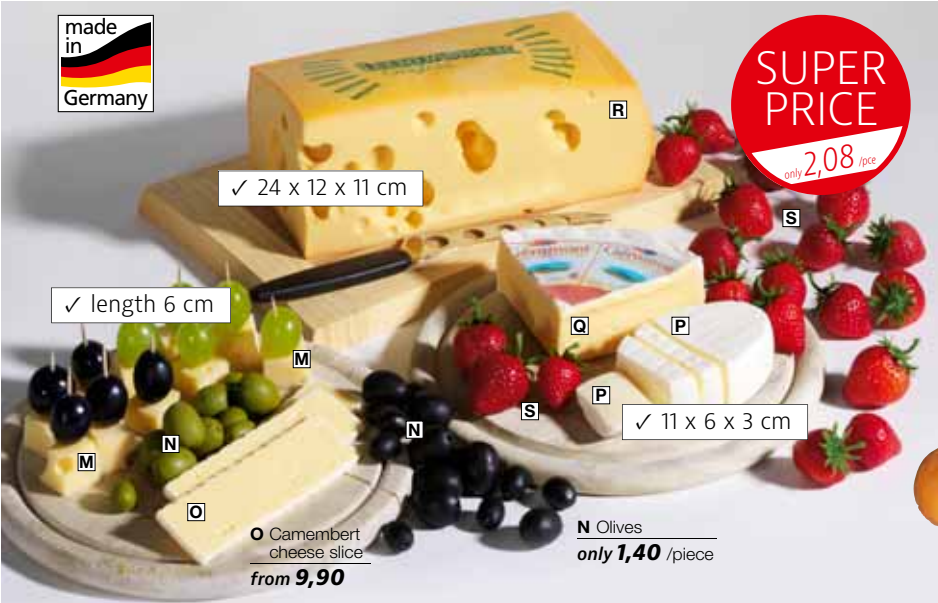

made in Germany

SUPER PRICE
only 2,08 /pc

✓ 24 x 12 x 11 cm

✓ length 6 cm

✓ 11 x 6 x 3 cm

O Camembert cheese slice
from 9,90

N Olives
only 1,40 /piece

BARBECUE SEASON DELUXE

- ✓ high-quality deluxe replicas
- ✓ realistic build quality
- ✓ durable
- ✓ Substitute for perishable food

Bacon slices, red

A 8 x 4.5 cm, price per 3-piece set
5301.688.987.00 (=1,63/pc.) ~~6,90~~ 4,90

B 17 x 6 cm, price per 2-piece set
5304.688.994.00 (=2,95/pc.) 5,90

C Viennese schnitzel, gold-brown
5304.701.266.00 10 x 15 cm ~~34,90~~ 29,90

D Corncob grilled, yellow
5301.701.655.00 25 x 7 cm ~~29,90~~ 24,90

E Beef filet raw, 10 x 15 cm, price per 3-pce set
5304.701.259.00 red (=5,63/pc.) 16,90

F Beef raw, red
5304.701.242.00 26 x 14 cm 79,90

G Pizza piece „Salami“
5303.594.400.00 14 x 14 cm 16,90

H Gherkin cut
5302.594.332.00 length 7 cm 7,90

J Gherkin
5302.594.325.00 length 10 cm 7,90

K Tomato piece
5302.594.356.00 length 4.5 cm 5,20

L Cucumber slice
5302.594.349.00 Ø 4.5 cm 5,20

- ✓ real weight
- ✓ natural feel and grip
- ✓ light and form resistant
- ✓ washable up to 40°C

M Cheese grapes skewer, length 6 cm
5313.594.301.00 green 7,50
5313.594.301.01 blue 7,50
% from 6 pieces 6,90

N Olives, price per bag of 20
5301.520.423.00 black (=1,40/pc.) 27,90
5301.520.430.00 green (=1,40/pc.) 27,90

O Camembert cheese slice
5303.520.294.00 12 x 4 cm 10,90
% from 3 pieces 9,90

P Baron cheese cut
5301.520.270.00 11 x 6 x 3 cm 39,90

Q Géramont cheese corner
5301.520.256.00 10.5 x 13 x 4 cm 54,90

R Leerdamer cheese slices, 1657 g
5301.520.287.00 24 x 12 x 11 cm 112,-

S Strawberries, red, 24 units
5301.520.249.00 (=2,08/pc.) 49,90