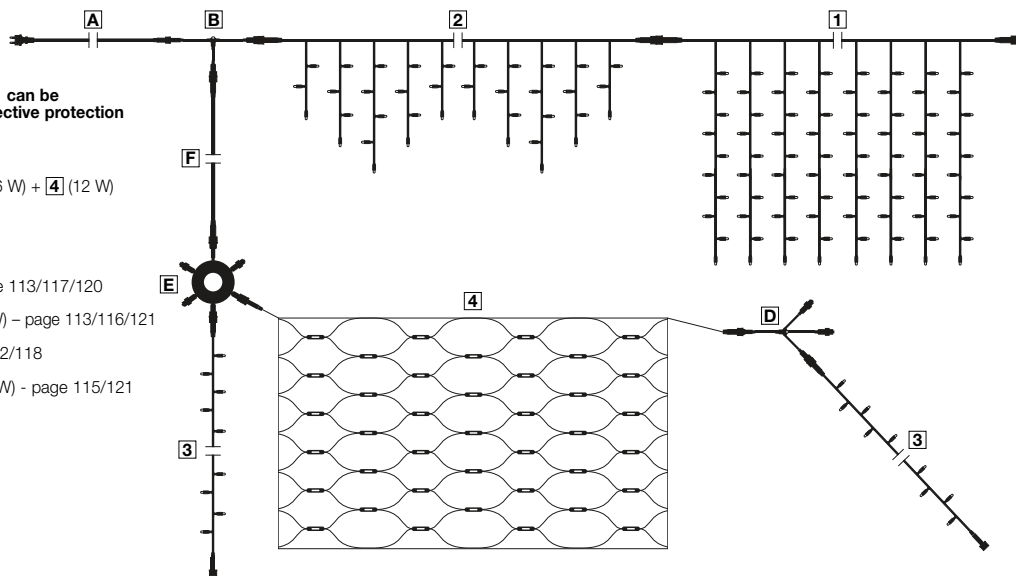

LIGHT DECORATION ACCESSORIES

LED PROFESSIONAL SYSTEM IP67 FOR OUTDOOR USE / LED PROFESSIONAL SYSTEM IP20 FOR INSIDE

All articles on pages 112-121 can be interconnected in their respective protection class up to max. 450 watts.

Calculation example:

1 (60 W) + 2 (6 W) + 2x 3 (6 W) + 4 (12 W)
= 90 W of max. 450 W!

- 1 Light curtain (60 W) – page 113/117/120
- 2 Icicle light (starting with 6 W) – page 113/116/121
- 3 Rope light (6 W) - page 112/118
- 4 Light net (starting with 12 W) - page 115/121
- A connection cable
- B T-connector
- C Distributor cable 2-fold
- D Distributor cable 3-way
- E Distributor ring 5-way
- F Extension cable