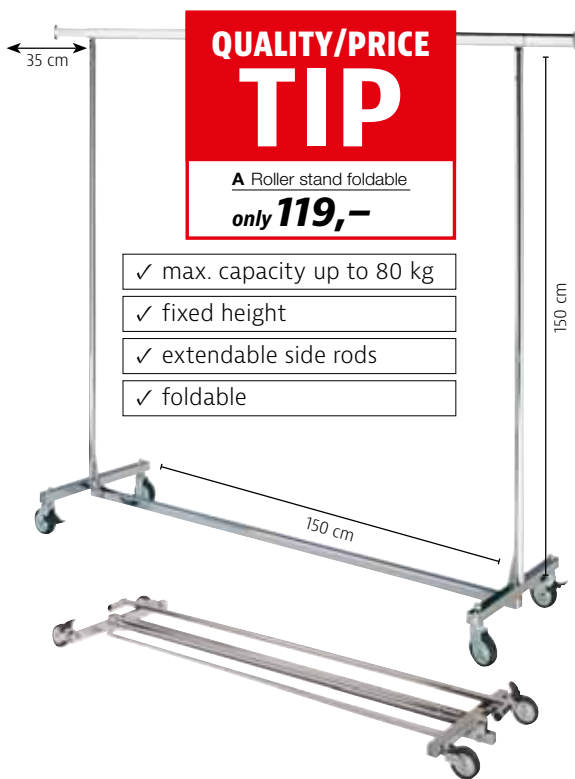

**QUALITY/PRICE
TIP**

A Roller stand foldable
only **119,-**

- ✓ max. capacity up to 80 kg
- ✓ fixed height
- ✓ extendable side rods
- ✓ foldable