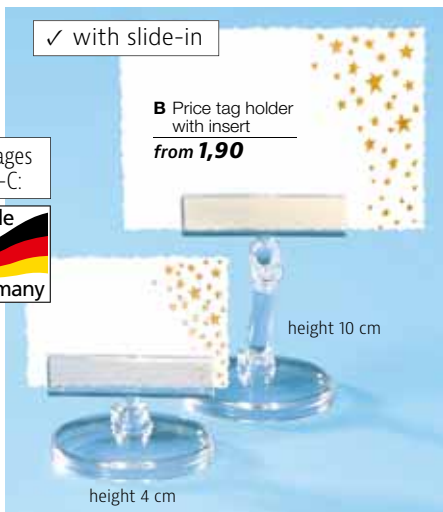

✓ with slide-in

B Price tag holder with insert
from **1,90**

height 10 cm

height 4 cm