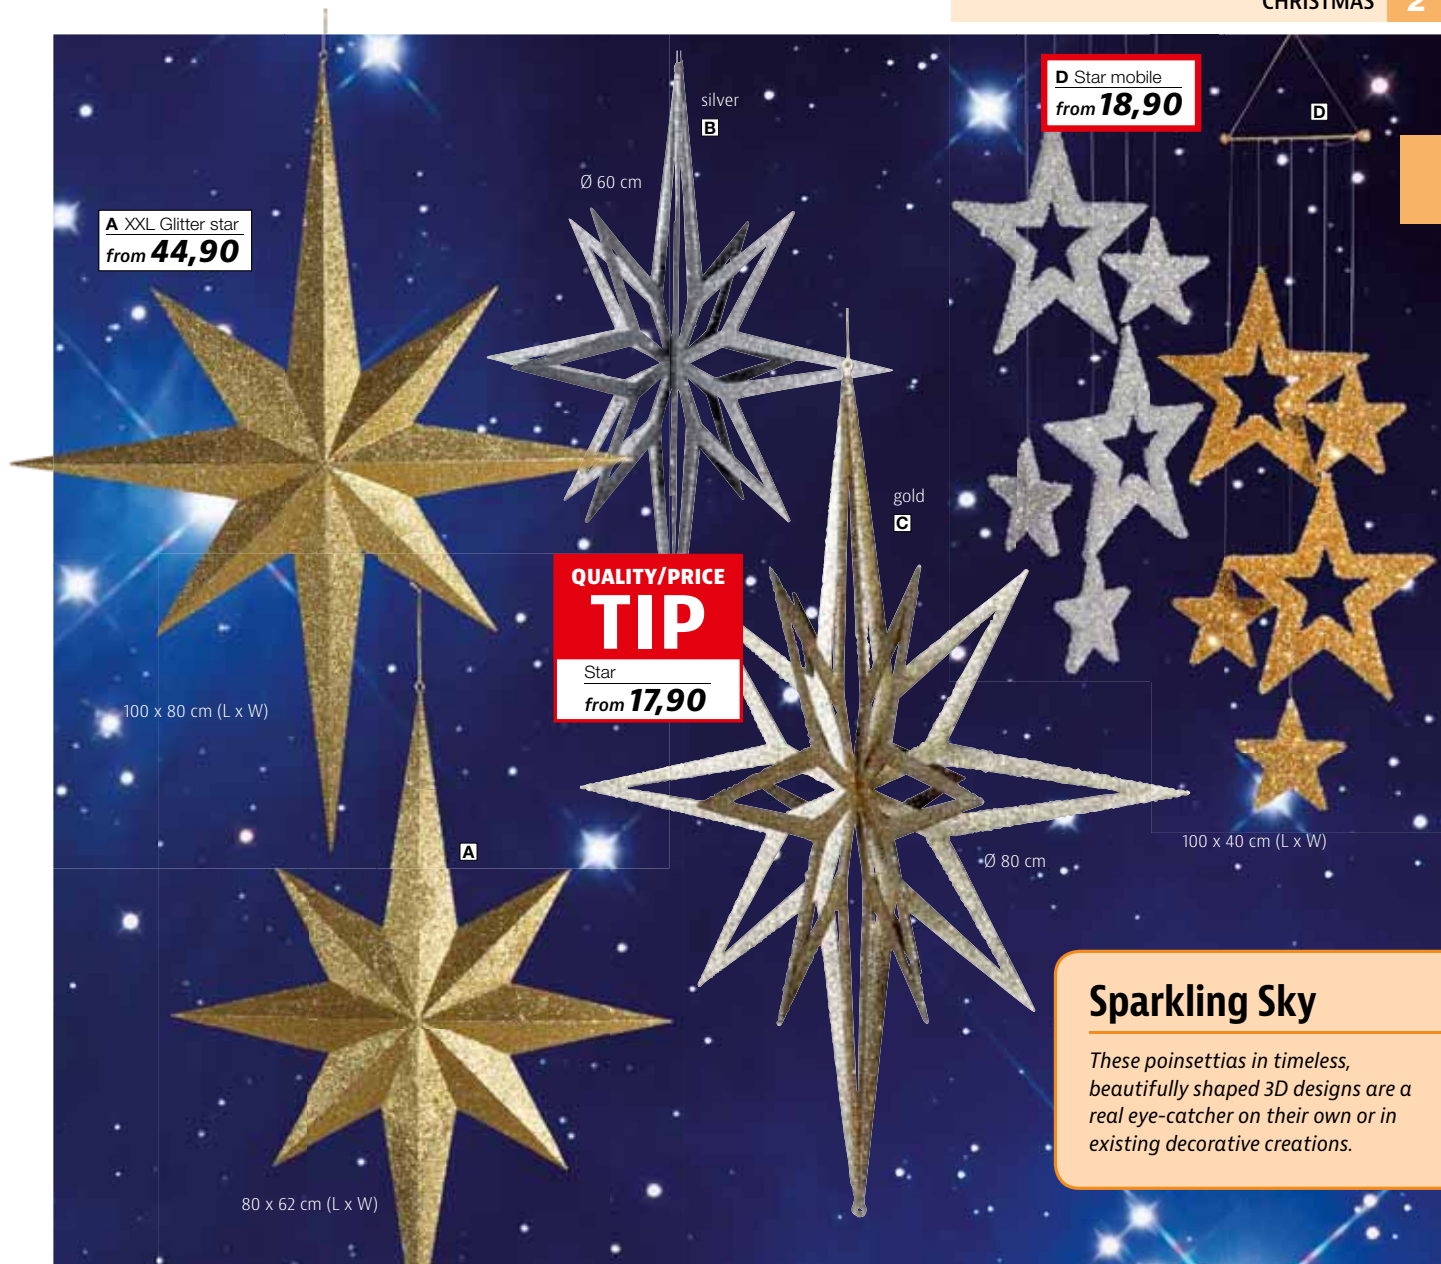

A XXL Glitter star
from **44,90**

100 x 80 cm (L x W)

silver
B

Ø 60 cm

D Star mobile
from **18,90**

D

gold
C

**QUALITY/PRICE
TIP**
Star
from **17,90**

100 x 40 cm (L x W)

Ø 80 cm

A

80 x 62 cm (L x W)

Sparkling Sky

These poinsettias in timeless, beautifully shaped 3D designs are a real eye-catcher on their own or in existing decorative creations.

A XXL Glitter star, gold, three-dimensional plastic star with sparkling glitter and hanger, price per piece

5314.699.587.00 **80 x 62 cm (L x W)** **44,90**
5314.699.587.01 **100 x 80 cm (L x W)** ~~74,90~~ **64,90**

Star, made of stable cardboard, with glitter, foldable, with suspension, price per piece

B Ø 60 cm
5304.596.046.43 silver ~~26,90~~ **17,90**
5304.596.046.47 gold ~~25,90~~ **17,90**

C Ø 80 cm
5304.596.053.47 gold ~~29,90~~ **24,90**

D Star mobile, 100 x 40 cm (L x W), stars Ø 14 and 30 cm, light, sparkling tinsel stars, fastened with invisible nylon thread, handrail width 25 cm with suspension, price per piece
5304.698.559.42 gold **18,90**
5304.698.559.43 silver **19,95**

Sputnik star, versatile, modern decorative star for New Year's and Christmas. This decorative star becomes a very special eyecatcher in shop windows thanks to its glittery, long tips. As a permanent decoration in clubs or bars, the Sputnik star sets a futuristic tone. Made of plastic, for connecting. Price per piece.

E silver
5304.478.946.43 Ø 40 cm ~~19,90~~ **9,90**
5304.453.943.00 Ø 60 cm **17,90**

F gold
5314.478.946.42 Ø 40 cm ~~19,90~~ **11,90**
5314.453.943.50 Ø 60 cm ~~17,90~~ **15,90**
5304.506.328.42 Ø 100 cm ~~99,90~~ **29,90**

G ice white
5300.478.946.14 Ø 40 cm ~~14,90~~ **6,90**