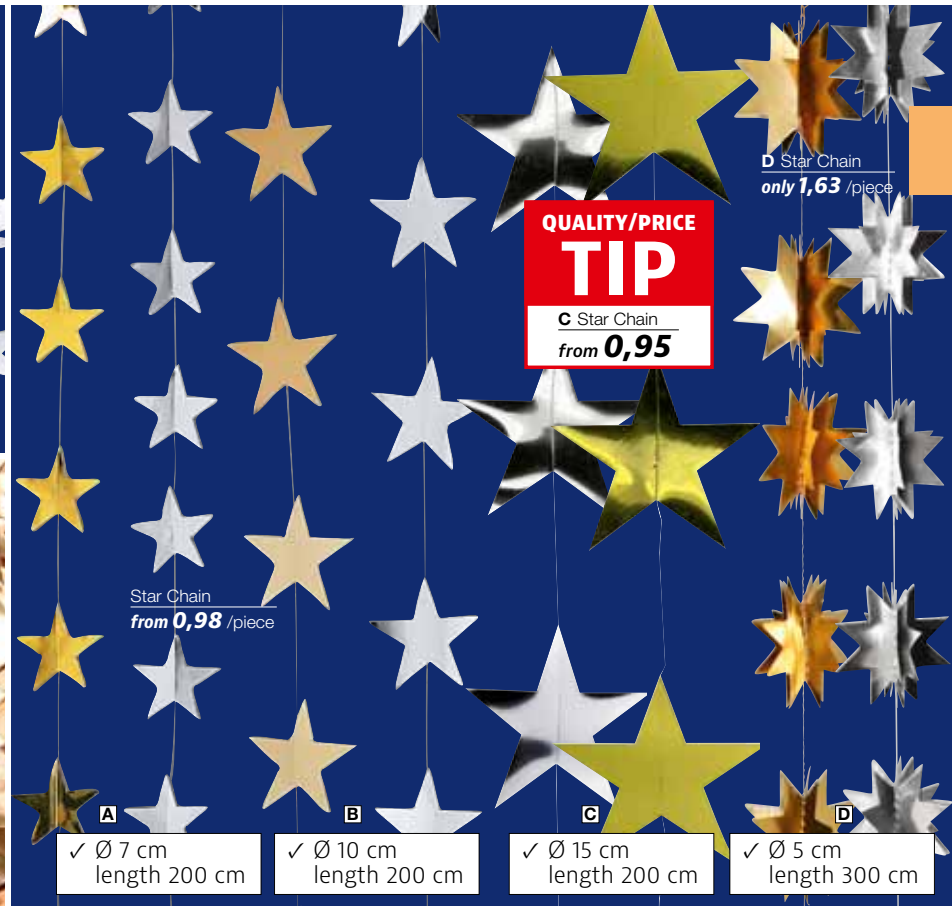

E Scatter stars
from **0,04** /piece

✓ scatter stars