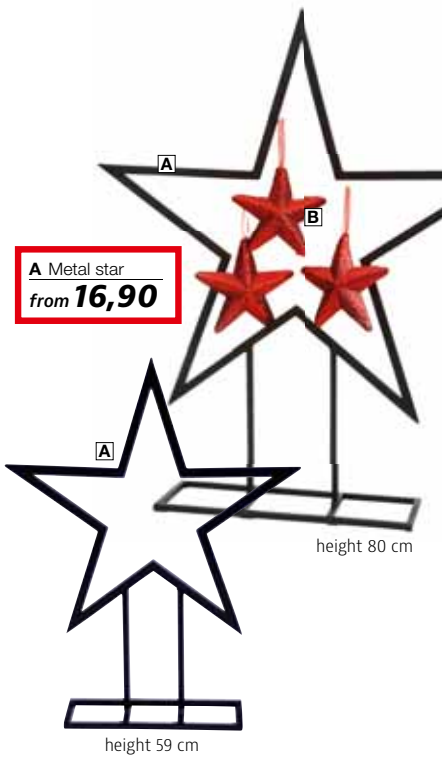

DECOSTARS

A Metal star
from **16,90**

height 80 cm

height 59 cm