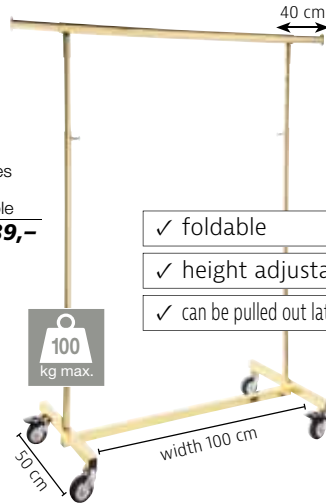

B Clothes stand foldable
from **189,-**

B Clothes stand foldable, 140 - 220 cm height adjustable, brass polished, additional bars extractable on the sides length 40 cm, height-adjustable in 10 steps, oval pipe support bar, high-quality galvanised four-square metal frame, large diagonally braking 8 cm rubber wheels for outdoor use, can be folded to save space, price per piece

max. load up to 100 kg, 8.5 kg	
5303.673.969.03	100 x 50 cm (W x D) 189,-
max. capacity up to 150 kg, 10.3 kg	
5303.673.969.00	140 x 50 cm (W x D) 199,-