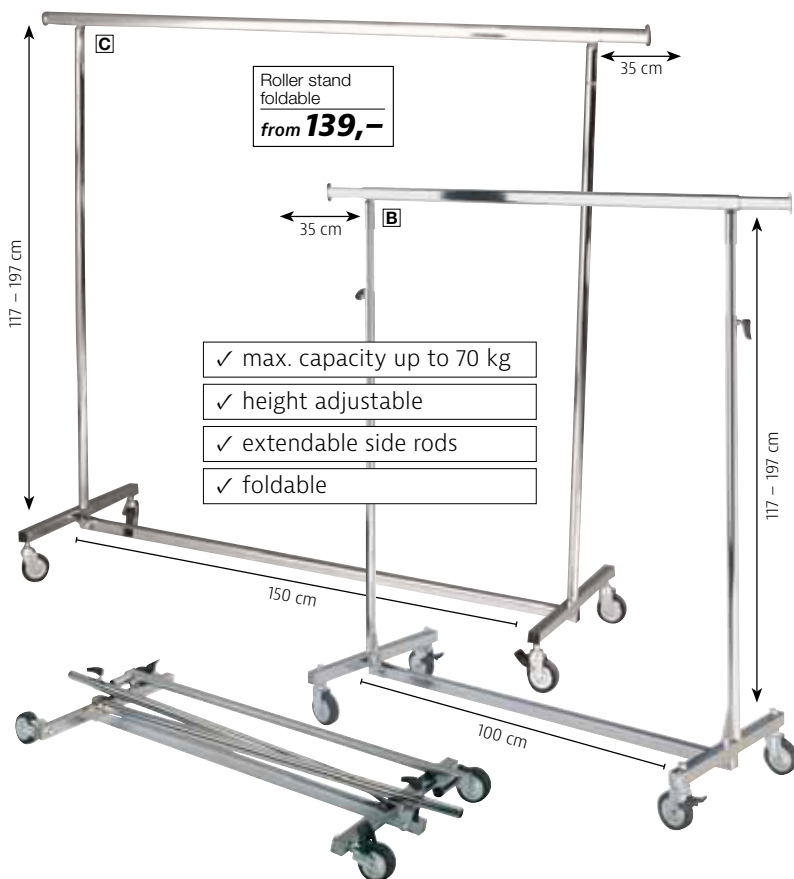

C Roller stand foldable
from **139,-**

- ✓ max. capacity up to 70 kg
- ✓ height adjustable
- ✓ extendable side rods
- ✓ foldable

EXHIBITION STAND ON WHEELS

Practical clothes stand for space-saving storage and transportation of clothes. Four easy-running 80mm rubber wheels make it movable and flexible, parking brakes provide the necessary safety. The clothes rail can be pulled out on both sides for additional space. The clothes stand can be folded flat after use to save space for storage.

Roller stand foldable, stable garment stand made of chrome-plated metal, telescopic support rods can be extracted by 35 cm on both sides respectively, diagonal braking steering wheels Ø 80 mm, can be collapsed to save space, price per piece

A fixed height,

height 150 cm, width 150 cm, max. capacity up to 80 kg, dimens. collapsed 150 x 50 x 10 cm, 8 kg
5303.469.043.00 **silver** **119,-**

B 117 - 197 cm height adjustable,

width 100 cm, max. capacity up to 70 kg, dimensions collapsed 100 x 50 x 10 cm, 7 kg
5303.469.029.00 **silver** **139,-**

C 117 - 197 cm height adjustable,

width 150 cm, max. capacity up to 70 kg, dimensions collapsed 150 x 50 x 10 cm, 10 kg
5303.469.036.00 **silver** **159,-**

D Roller stand foldable, height-adjustable

140 - 220 cm, 140 x 50 cm (W x D), max. capacity up to 150 kg, 10.3 kg, durable clothes stand made of chrome-plated round pipe, support rods can be extracted by 40 cm on both sides respectively, diagonal braking steering wheels Ø 80 mm, can be collapsed to save space, price per piece
5301.673.952.00 **charcoal** **169,-**