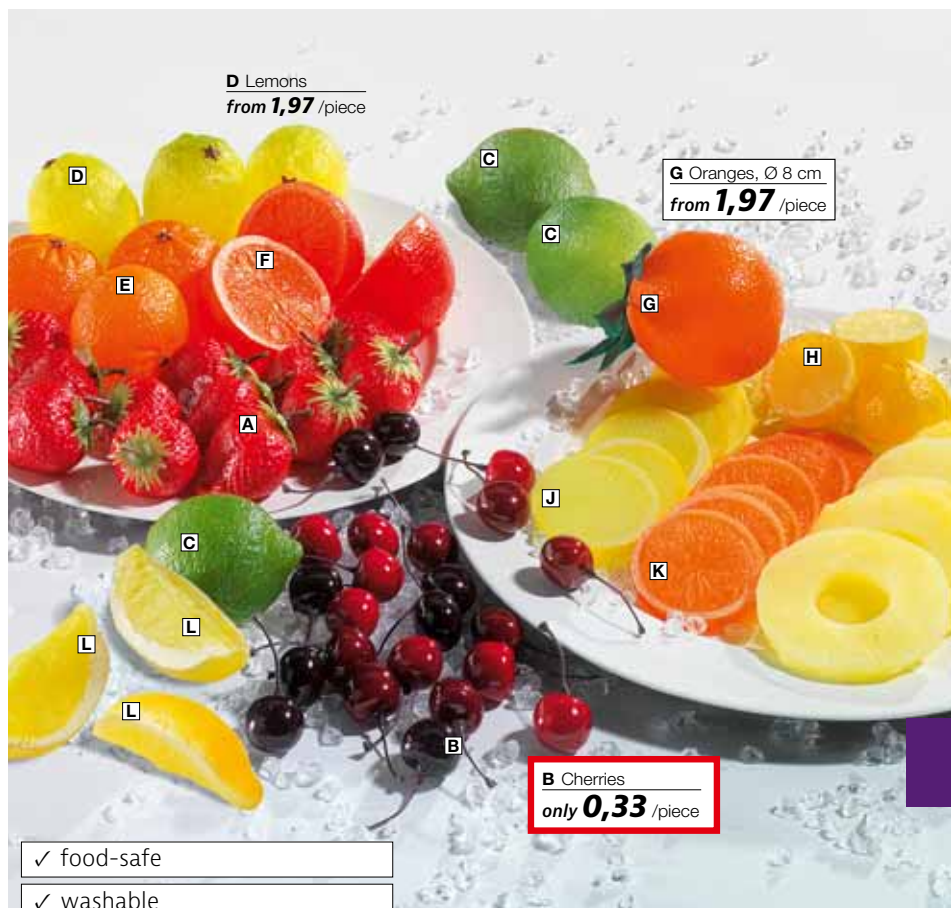

**D Lemons**  
from **1,97** /piece

**G Oranges**, Ø 8 cm  
from **1,97** /piece

**B Cherries**  
only **0,33** /piece

- ✓ food-safe
- ✓ washable
- ✓ suitable for decorations in shop windows, displays and buffets