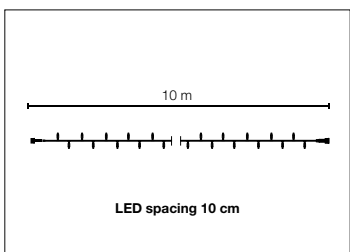

Article no.	Cable colour	price per piece
A 5304.699.136.14	white	29,90
A 5304.699.136.18	black	29,90
B 5304.699.211.00	clear	19,90
B 5304.699.211.08	green	19,90
B 5304.699.211.14	white	19,90

LED gap 10 cm, 75 can be linked, 6 W, Ø 5 mm LED, can be linked up to max. 450 W, 230 V, incl. connection cable

Order connection cable!

connection cable
add this to your order

more accessories
page 114

Connection cable for LED products, 230 V, the LED light components are not equipped with any connection cables, the components can not be operated without a connection cable, max. output 450 W, GS, price per piece

C System IP 67, 3 m, rubber cable with contour plug for outdoor use
5354.699.129.14 **white 7,90**
5354.699.129.18 **black 7,90**

D System IP 20, 1.5 m, PVC cable with Euro flat plug for indoor use
5314.699.204.00 **clear 5,90**
5314.699.204.08 **green 5,90**
5314.699.204.14 **white 5,90**