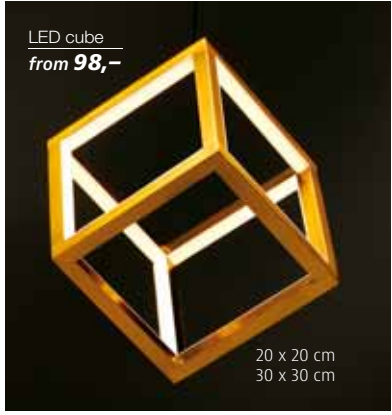

20 x 20 cm  
30 x 30 cm

LED cube  
for inside  
from **98,-**

20 x 20 cm  
30 x 30 cm

**C** Star formed by  
neon rope light  
only **29,90**  
Ø 55 cm

**LED CUBE**  
INDOOR AREA

**LED cube**, LED warm, IP20 transformer, lead cable 150 cm, black cable, 24 V, Euro plug, for indoor use, modern design in a cube look, metal frame 2 x 2 cm, low energy consumption due to LED technology, dimmable, GS, price per piece