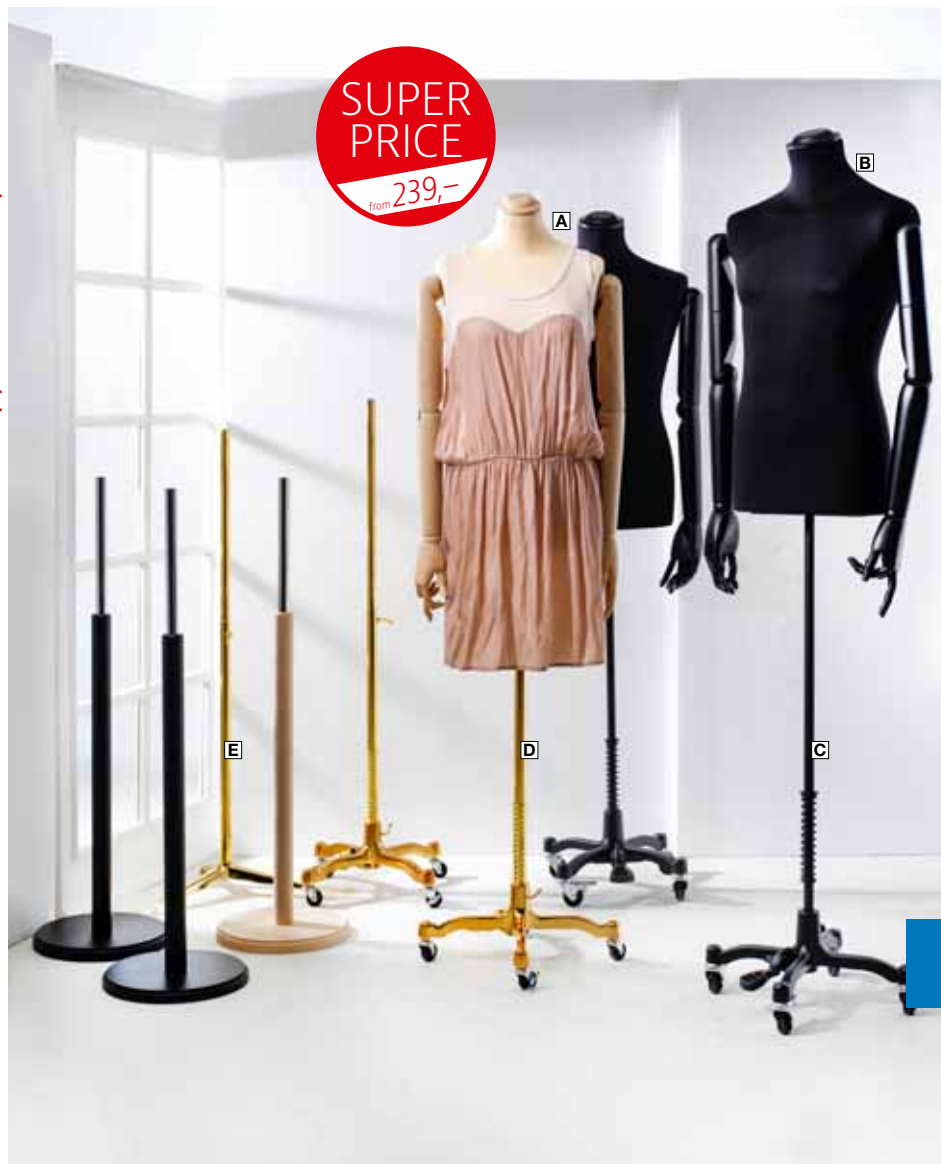

B Male Tailor's Bust, bust length 76 cm, shoulder height 62 cm, stand length 75 cm, dress size 48/50, height adjustable 148 - 178 cm, arms and fingers made of wood can be arranged in a flexible manner, corpus made of durable and easy to plug hard foam, with fabric cover, neck block and wooden stand, price per piece

5301.678.896.13	ecru/light oak	249,-
5301.678.896.14	white/white	~~269,-~~ 249,-
5301.678.896.18	black/black	~~269,-~~ 249,-

Fig. C - E suitable for fig. A + B:

C Bust stand Studio, height 87 cm, foot 47 x 47 cm, studio stand made of metal, black iron stand with four plastic wheels, pedal stand without any function, price per piece

5303.554.602.00	black/chrome	149,-

D Bust stand Studio, 70 - 125 cm extractable, foot 30 x 30 cm, stand made of metal, iron foot with four plastic wheels, pedal stand without any function, price per piece

5301.698.276.00	gold	~~129,-~~ 99,-

E Busts stand tripod, 70 - 125 cm extractable, foot 40 x 40 cm, stand made of iron, high-gloss varnish, stable iron foot, price per piece

5301.698.269.00	gold	69,-