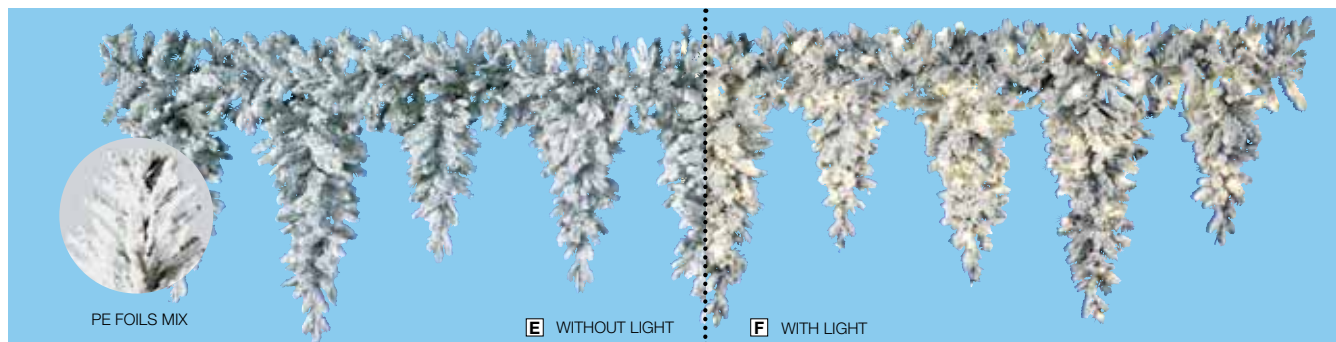

PE foils mix flocked

✓ realistic needles

Article no.	Length	Ø	No. Tips*	Weight	No. LED	can be linked	Price per m	price per piece
E 5304.554.480.02	270 cm	27 cm	1630	4.8 kg			55,19 /m	~~150,-~~ 149,-
F 5302.554.480.03	270 cm	27 cm	1564	6.3 kg	200	5-way	88,52 /m	~~249,-~~ 239,-

for indoor use, flame retardant, cones length 50-70 cm, PE foils mix, three-dimensional
F with LED lighting, LED warm, 230 V, black rubber cable, 150 cm lead cable with Euro plug

*Tips = Fir tree tips