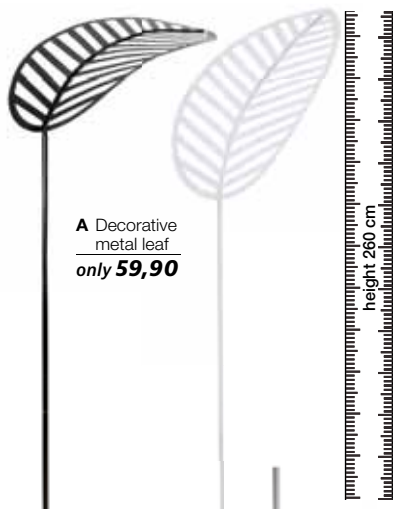

A Decorative metal leaf
only 59,90

B Metal stand
only 69,95
40 x 40 cm

height 260 cm

J Metal table, white, powder coating, stable 10 mm square frame construction made of metal, completely welded (no assembly required), the high-quality coating prevents rust and corrosion, price per piece
5302.708.784.14 **45 x 45 x 45 cm** 89,-

K Deco Branch Eucalyptus, purple, natural and very realistic-looking replica made of plastic
5313.722.872.00 **length 70 cm** 5,95
% from 6 pieces 5,35

L Eucalyptus in a pot, purple, 40 cm Ø, faithfully reproduced, with textile leaves, in plastic pot (12 x 12 cm), price per piece
5313.724.234.00 **height 60 cm** 29,95
5312.724.234.01 **height 92 cm** 69,95