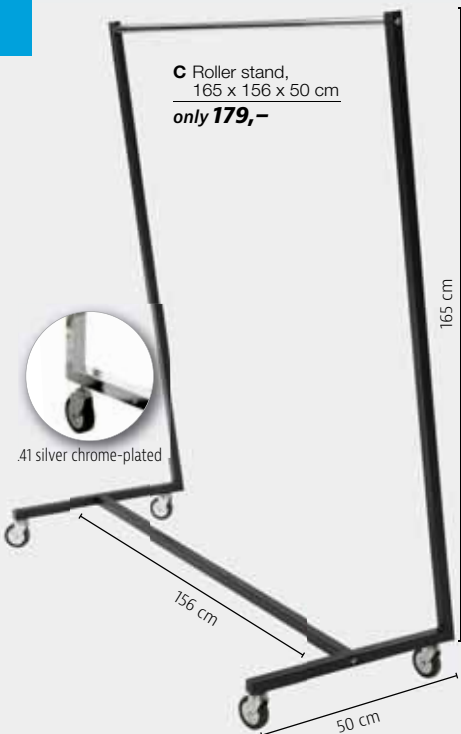

C Roller stand,
165 x 156 x 50 cm
only **179,-**