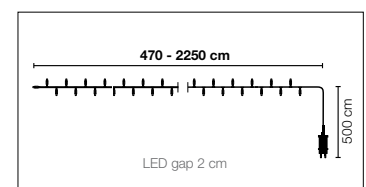

INCL. CONNECTION CABLE