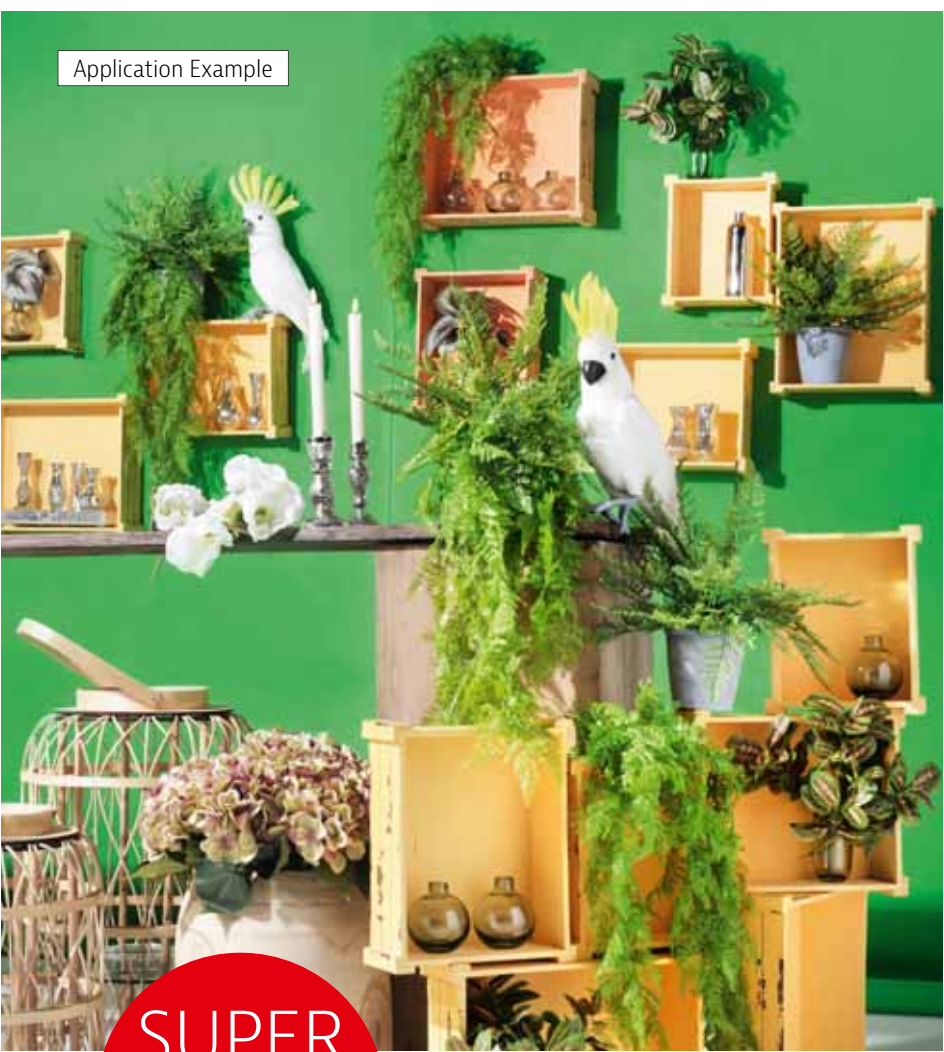

## COLOURFUL WOODEN BOXES

**Crates**, decorative, colourful wooden boxes with a deliberately irregular lacquer finish in shabby chic style. The decorative boxes are ideal for decorating and presenting your goods. As a wall shelf, flower holder or stacked, the wooden boxes can be used in many ways. 7 mm thick wood. Price per 3-piece set.