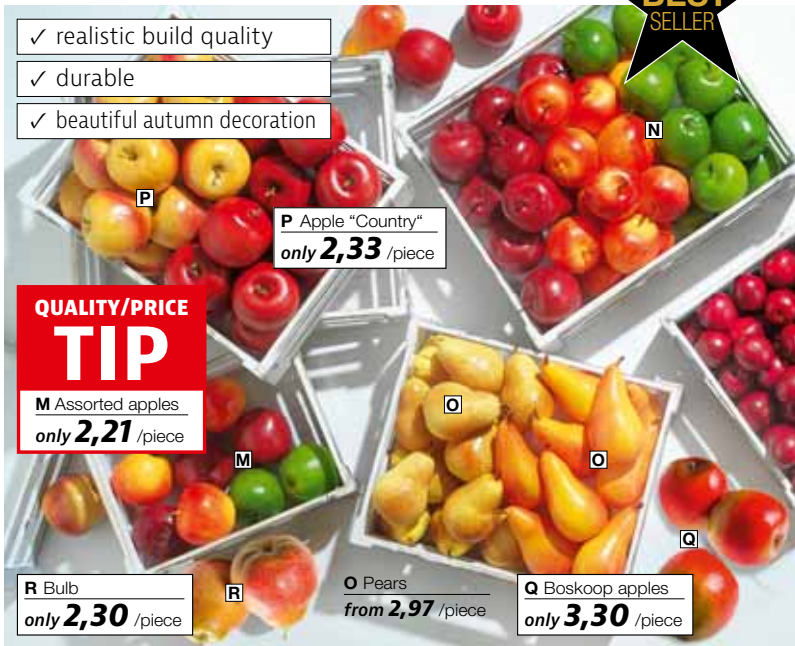

APPEL AND PEAR

- ✓ realistic build quality
- ✓ durable
- ✓ beautiful autumn decoration

P Apple "Country"
only **2,33** /piece

QUALITY/PRICE TIP

M Assorted apples
only **2,21** /piece

R Bulb
only **2,30** /piece

O Pears
from **2,97** /piece

Q Boskoop apples
only **3,30** /piece

1. **M Assorted apples**, 7 cm Ø, 3 x yellow/red, green and red respectively, price per 9-piece set
   5303.479.073.00 (=2,21/pc.) 19,90
2. **N Apple**, Ø 7 cm, very realistic looking replica made of food-safe plastic, price per pack of 3
   5303.276.962.03 **yellow** (=2,63/pc.) 7,90
   5313.276.962.09 **green** (=2,63/pc.) 7,90
   5303.276.979.03 **red** (=2,63/pc.) 7,90
   % from 6 packs (=2,30/pc.) 6,90
3. **O Pears**, height 12 cm, very realistic looking replica made of food-safe plastic, price per pack of 3
   yellow/red
   5303.170.000.03 (=3,30/pc.) 9,90
   % from 3 packs (=2,97/pc.) 8,90
   yellow
   5303.170.000.12 (=3,30/pc.) 9,90
   % from 3 packs (=2,97/pc.) 8,90
4. **P Apple "Country"**, Ø 7.5 cm, made of hard foam, varnished, price per pack of 12
   5304.443.678.00 **red** (=2,33/pc.) 27,90
   5304.443.678.22 **yellow/red** (=2,33/pc.) 27,90
5. **Q Boskoop apples**, red/green, Ø 10 cm, made of hard foam, price per pack of 3
   5304.688.956.00 (=3,30/pc.) 9,90
6. **R Bulb**, red/green, length 11 cm, made of hard foam, price per pack of 3
   5304.626.156.00 (=2,30/pc.) 6,90