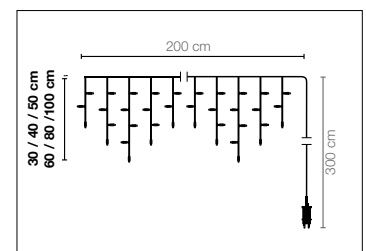

ICICLE-LIGHT LOW VOLTAGE

LED LOW VOLTAGE FOR OUTDOOR USE

PVC
cable

LOW
VOLTAGE

✓ 2 lengths

LED WARM

SUPER
PRICE

from 17,90

roppenheim
thestyleoutlets

LED ICICLE LIGHT

A 200 x 30/40/50 cm, 76 LED, 20 strands with 3/4/5 LED each, 5 W

B 200 x 60/80/100 cm, 152 LED, 20 strands with 6/8/10 LED each, 9 W

Article no.	Cable colour	price per piece
A 5304.634.045.00	clear	~~27,90~~ 17,90
B 5304.634.045.01	clear	~~44,90~~ 19,90
B 5304.634.038.01	white	~~44,90~~ 19,90

for outdoor use, LED warm, Ø 5 mm LED, PVC cable, lead cable 300 cm, IP44 transformer, GS, 24 V, incl. connection cable

INCL. CONNECTION CABLE