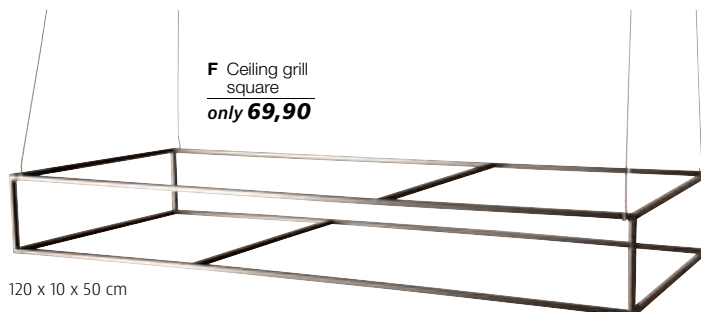

E Ceiling grill square

80 x 120 cm (W x L)
5302.515.818.02 **white** 34,90
100 x 150 cm (W x L)
5303.515.818.03 **white** 45,90

✓ applicable as a wall or ceiling grill

✓ effective use of space

✓ quick modification

F Ceiling grill square, black matt, made of 10 mm square-cut pipe, with eyelets for hanging, price per piece
5301.663.854.00 **120 x 10 x 50 cm** ~~49,—~~ **69,90**

F Ceiling grill square

only **69,90**