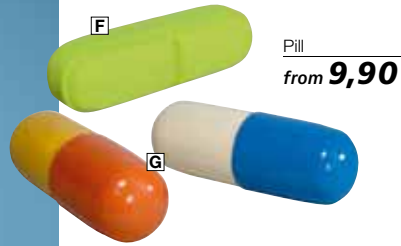

F
Pill
from **9,90**