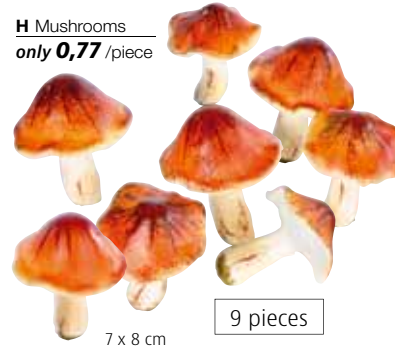

QUALITY/PRICE TIP
F Fly agaric
only 2,90
height 13 cm