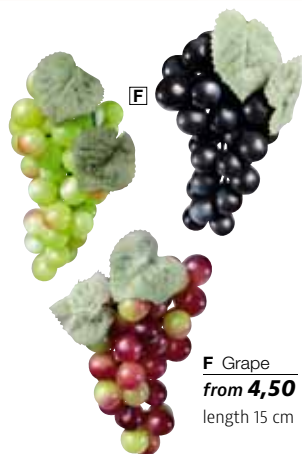

**E**

**F**

only **25,90**

from **11,90**

length 160 cm

**F** Grape  
from **4,50**  
length 15 cm

**A** Autumn kite, 130 x 75 cm (L x W), total length 270 cm, metal frame with dense sisal mesh, price per piece  
5304.706.636.01 red ~~34,90~~ **29,95**  
5304.706.636.11 yellow ~~34,90~~ **29,95**