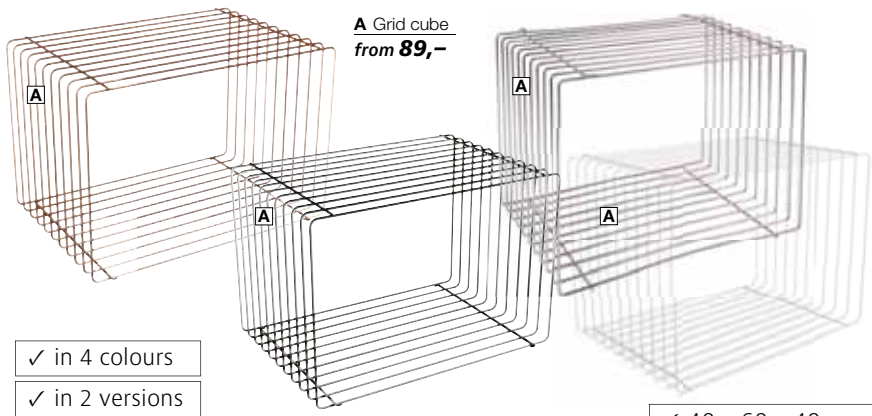

.14 white      .18 black  
 .41 silver      .44 copper

**A** Grid cube  
 from **89,-**

- ✓ in 4 colours
- ✓ in 2 versions

✓ 40 x 60 x 40 cm (W x H x D)

**B** Grid cube  
 from **59,-**

✓ 40 x 40 x 40 cm (W x H x D)