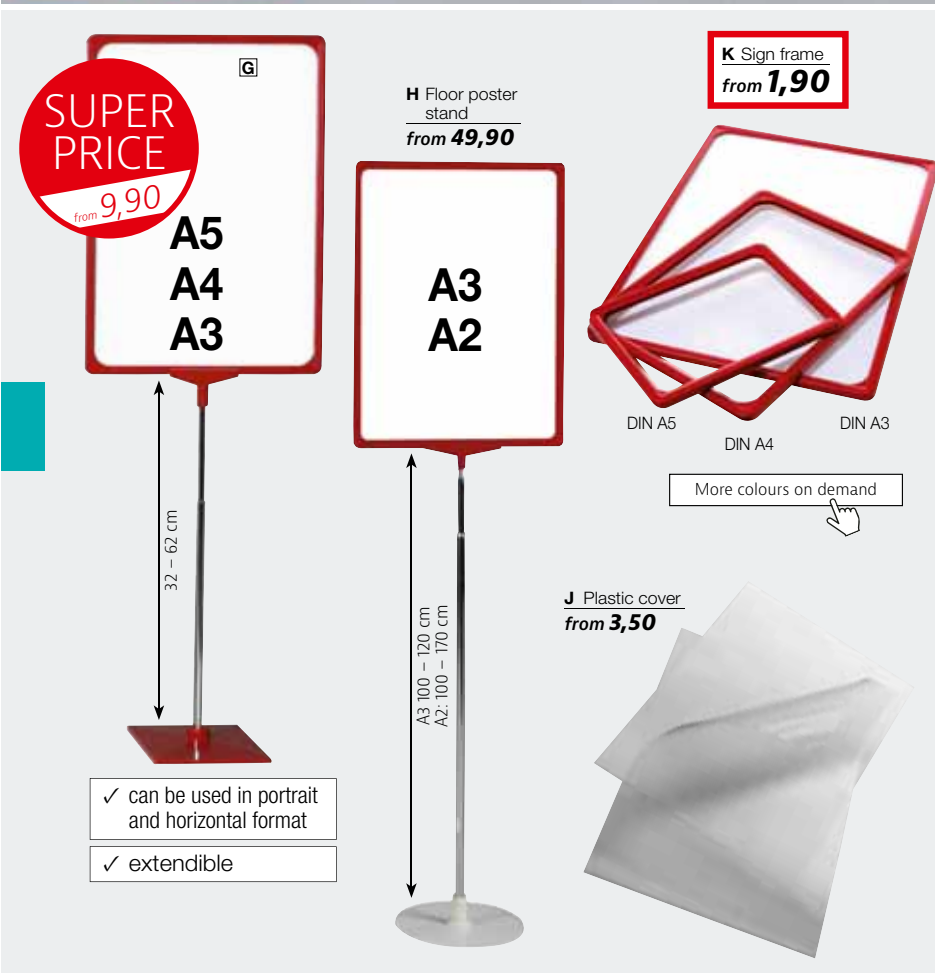

Bargain sign
only **2,99** /piece

H Floor poster stand
from **49,90**

J Plastic cover
from **3,50**

- ✓ can be used in portrait and horizontal format
- ✓ extendible

A Hanger clip „SALE“, width 4.5 cm, for labelling clothes hangers, made of plastic, with a SALE print and side slot, price per pack of 10 5302.670.982.00 red (=0,99/pc.) **9,90**

B Hanger flags „Percent“, 4 x 2 cm, double-sided fabric flags to label clothes hangers, price per pack of 50 5303.679.299.00 red (=0,40/pc.) **19,90**

C Size indicators, red, for clothes hanger labelling, with imprint, made of plastic, with side slit, price per bag of 25
5303.435.444.01 **20 %** (=0,16/pc.) **3,90**
5313.435.444.06 **%** (=0,16/pc.) **3,90**
5313.435.444.07 **Sale** (=0,16/pc.) **3,90**

Bargain sign, 23 x 8,5 cm (L x W), red/white, plastic, double-sided, suitable for round and oval pipes, price per pack of 10

D „Sale“
5301.487.504.01 (=2,99/pc.) **29,90**

E „Percent“
5302.487.504.02 (=2,99/pc.) **29,90**

F Ring, red, Ø 9 cm, hole Ø 4 cm, round, made of plastic, double-sided, for sorting of merchandise on clothes rails, price per pack of 10

SALE
5322.700.917.00 (=1,69/pc.) **16,90**
REDUZIERT (REDUCED)
5322.700.917.01 (=1,69/pc.) **16,90**
20 %
5312.700.917.02 (=1,69/pc.) **16,90**
50 %
5312.700.917.03 (=1,69/pc.) **16,90**

G Poster stand, 32 - 62 cm high, extractable metal pipe, can be used in landscape or portrait format, frame and base plate made of plastic, with insertion slot, plastic cover is not included, price per piece

DIN A5
5302.131.995.01 red ~~11,70~~ **9,90**

DIN A4
5303.131.971.01 red **13,90**
5303.131.971.14 white **13,90**
5303.131.971.15 grey **13,90**

DIN A3
5303.131.957.01 red **14,90**
5303.131.957.14 white **14,90**
5303.131.957.15 grey **14,90**

H Floor poster stand DIN A3, floor display consisting of a stable metal stand plate, an extendable aluminium stand tube and a plastic frame with insertion opening, portrait or landscape format, price per piece

DIN A3, 100 - 120 cm high
5301.132.039.01 red ~~59,90~~ **49,90**
DIN A2, 100 - 170 cm high
5301.132.053.01 red ~~64,90~~ **54,90**
5301.132.053.14 white ~~64,90~~ **54,90**
5301.132.053.15 grey ~~64,90~~ **54,90**

Fits all poster frames:

J Plastic cover, 0.2 mm clear plastic non-reflecting, suitable for all poster frames
5303.227.094.00 **DIN A4** **3,90**
% from 10 pieces **3,50**
5303.227.087.00 **DIN A3** **4,90**
% from 10 pieces **4,50**

K This plastic frame system offers flexible pricing and product labels and the colour can be matched to fit into your store or decorative themes in your sales areas. An impressive optical effect, easy handling and comprehensive poster frame accessories are the main features of this system. Fitting elements for mounting can be found in this category. The poster frames are made of break-proof plastic and can be used in horizontal or vertical orientation, for hanging or placement upright and is available in different colours. Insert opening for cardboard posters and clear sleeves at the top. Price per piece.

DIN A5
5303.131.223.01 red ~~2,95~~ **1,90**
5303.131.223.14 white ~~2,95~~ **1,90**
5303.131.223.15 grey ~~2,95~~ **1,90**