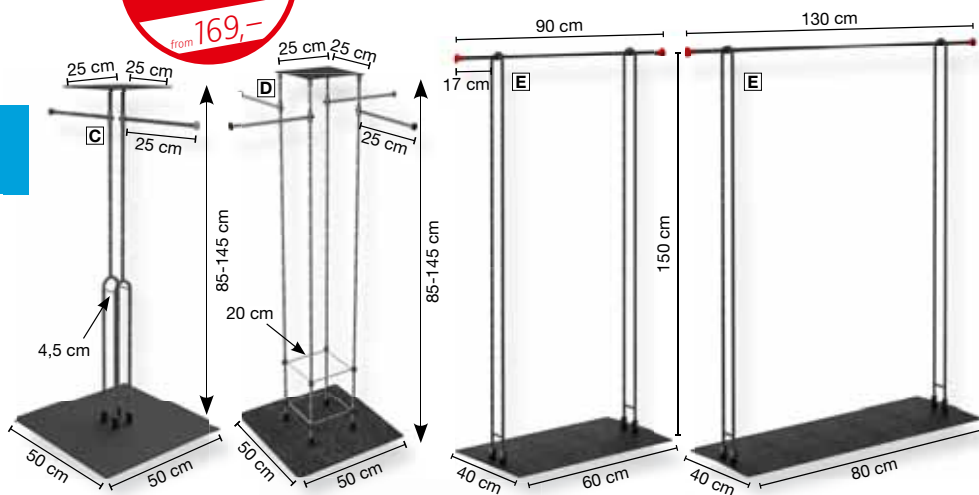

STAND SERIES LOFT

LOFT is a fresh and airy furnishing system with various accessories to give your shop an individual and varied look. The reinforcing steel system responds to the interest in the industrial look in the furnishing and furniture sector and can be combined very well with wood or glass. The characteristics of this material will give your shop a new, unique and exclusive style! Original, free-standing gondola structure made of structural steel, equipped with shelves made of 12 mm metal plates. Easy self-assembly. Please note a delivery time of approx. 6 weeks.

Middle room stand LOFT, black matt, 124 x 153 x 51 cm (W x H x D), max. capacity up to 100 kg

A 2 shelves, 1 suspension rod	5301.719.285.00	489,-
B 4 shelves	5301.719.285.01	598,-

Clothing stand, height adjustable 85 - 145 cm, metal stand plate 50 x 50 cm, equipped with metal plate shelf 25 x 25 cm and 25 cm long suspension arms, easy self-assembly, can be loaded with approx. 10 kg per arm

C 2 suspension rods, max. capacity up to 20 kg	5301.719.261.00	85 x 145 x 50 cm	189,-
D 4 suspension rods, max. capacity up to 40 kg	5301.719.261.01	85 x 145 x 85 cm	219,-

SUPER PRICE

from **169,-**