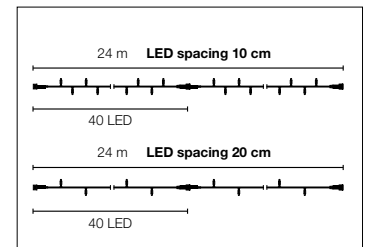

Connection cable for LED products, green, 230 V, the light components are not equipped with any connection cables, so the components cannot be operated without a connection cable, max. power output 450 W, price per piece

C PVC cable with Euro flat plug for indoor use
5324.699.204.08 system IP 20, 1,5 m **5,90**

D Rubber cable with contour plug for outdoor use
5304.699.129.08 system IP 67, 3 m **7,90**

connection cable
add this to your order

more accessories
page 114