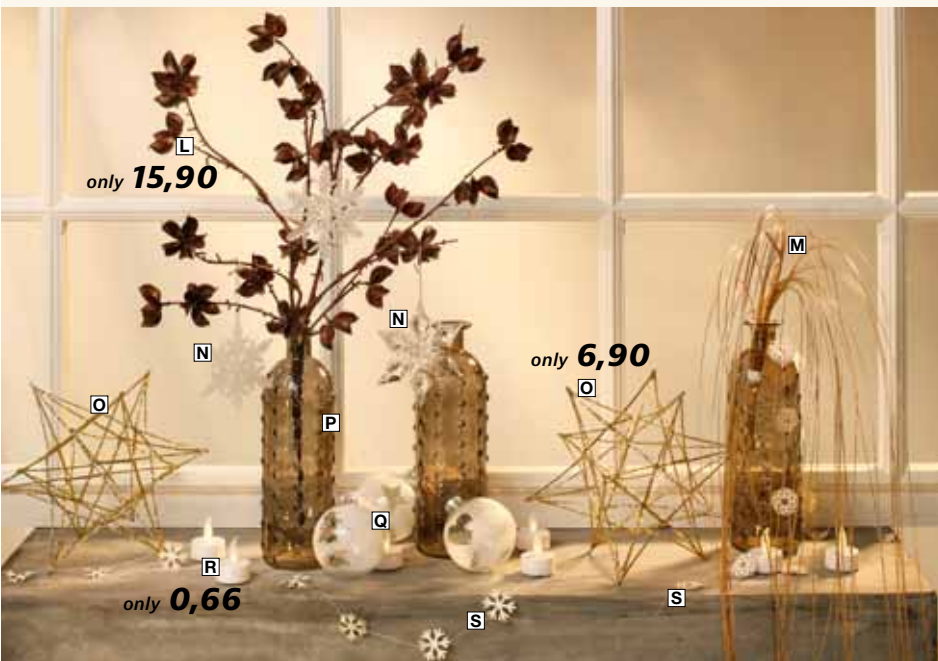

L
M
N
O
P
Q
R
S
only **6,90**
T
only **0,66**