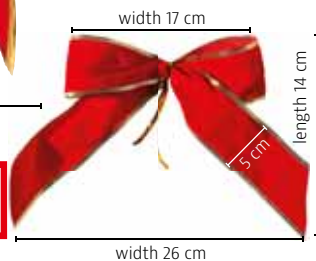

IMPOSING VELVET BOWS

A Velvet ribbon, very large and impressive ribbon for a festive Christmas decoration. This decor for walls, staircases or shop windows is an elegant eyecatcher in a vibrant red for indoor use. With wire suspension. Price per piece.

5304.669.115.00	32 x 40 cm (W x L)	27,90
5304.669.115.01	45 x 60 cm (W x L)	39,90
5304.669.115.02	60 x 80 cm (W x L)	52,90
5304.669.115.03	70 x 110 cm (W x L)	64,90

B Giant bow, bordeaux, cotton-padded velvet bow for indoor use, stable and flexible thanks to wire reinforcement, price per piece 5304.648.677.00 **170 x 220 cm (W x L) 165,-**

C Giant bow, red/gold, made from high-quality velvet, with gold edge, padded, stable form thanks to wire reinforcement, red, for indoor use, price per piece 5304.444.941.20 **150 x 210 cm (W x L) 169,-**

D Velvet ribbon, red/gold, made of fabric, with wire-reinforced edge, price per piece 5302.507.370.00 **95 x 70 cm (L x W) ~~49,90~~ 29,90**

E Decorative Christmas ribbon, 17 x 14 cm (L x W), red/gold, plastic, velvety surface, with golden edge and hanger, flexible wire edge, for indoor use, price per pack of 12 5300.492.201.00 (=0,42/pc.) **~~15,90~~ 5,-**