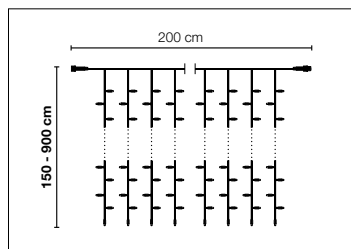

Article no.	Cable colour	price per piece
A 5301.699.228.00	clear	~~69,-~~ 39,-
A 5301.699.235.00	white	~~69,-~~ 39,-
B 5301.699.228.01	clear	~~99,-~~ 79,-
B 5301.699.235.01	white	~~99,-~~ 79,-
C 5301.699.228.02	clear	~~139,-~~ 89,-
C 5301.699.235.02	white	~~139,-~~ 89,-
D 5301.699.228.03	clear	~~169,-~~ 99,-
D 5301.699.235.03	white	~~169,-~~ 99,-
E 5301.699.228.04	clear	~~209,-~~ 129,-
E 5301.699.235.04	white	~~209,-~~ 129,-

LED warm, Ø 5 mm LED, can be linked up to max. 450 W, PVC cable, safety class IP20, 230 V, without connection cable

Order connection cable! ➡

connection cable
add this to your order

more accessories
page 114

F Connection cable for LED products system IP 20, 1.5 m, PVC cable with Euro flat plug for indoor use, 230 V, the light components of the IP 20 system are not equipped with any connection cables, so the components cannot be operated without a connection cable, max. power output 450 W, price per piece

5324.699.204.00

clear

5,90

5324.699.204.14

white

5,90

150 cm