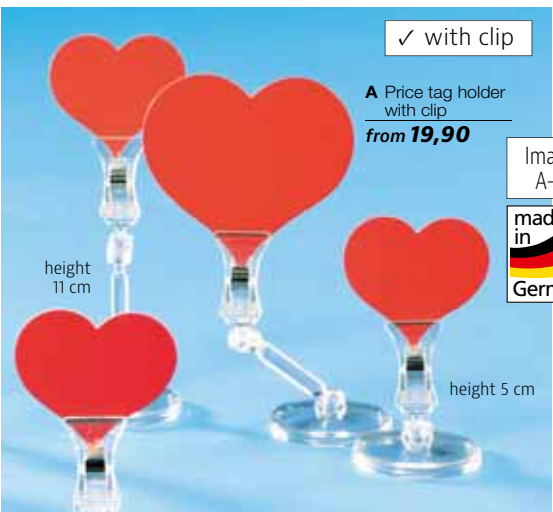

923/9522  
€ 6323.49

✓ with clip

**A Price tag holder with clip**  
from **19,90**

height 11 cm

height 5 cm

Images A-C:  
made in Germany

✓ with slide-in

**B Price tag holder with insert**  
from **1,90**