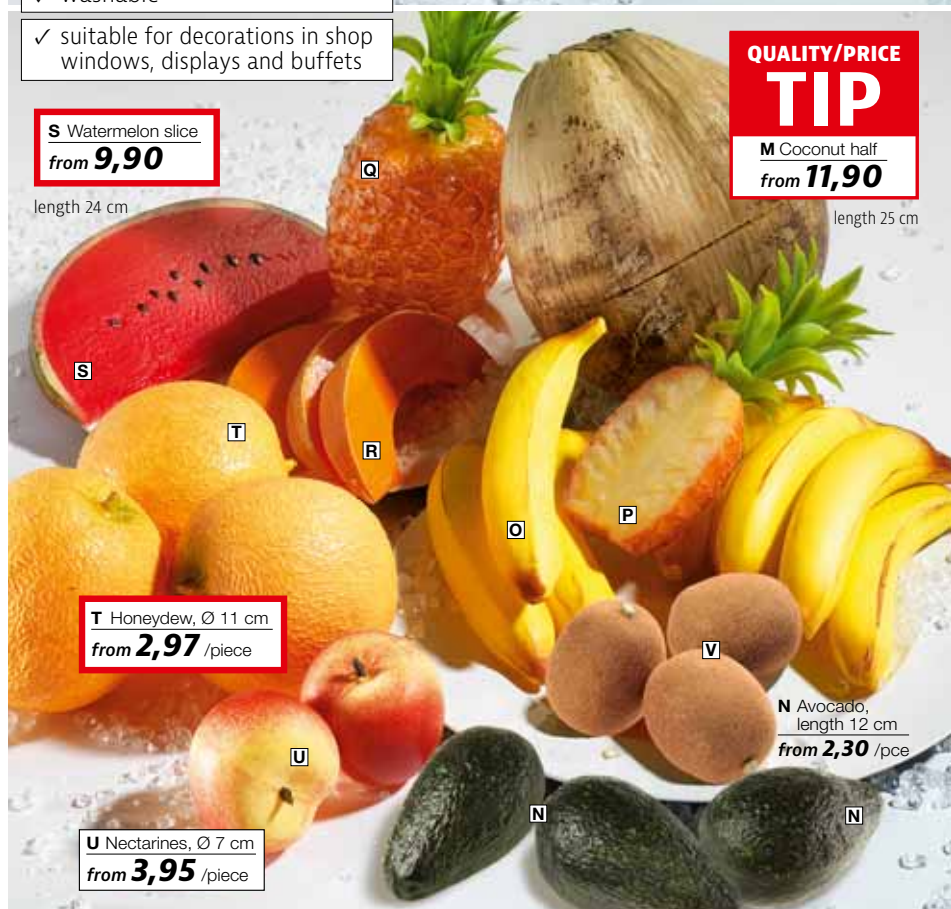

S Watermelon slice
from **9,90**
length 24 cm

QUALITY/PRICE TIP
M Coconut half
from **11,90**
length 25 cm

T Honeydew, Ø 11 cm
from **2,97** /piece

U Nectarines, Ø 7 cm
from **3,95** /piece

N Avocado,
length 12 cm
from **2,30** /piece