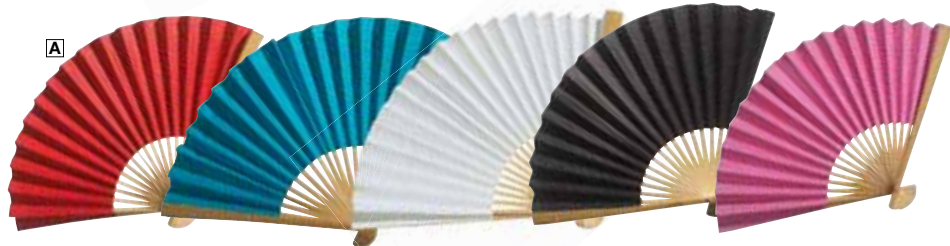

40 x 25 cm (W x H)

PAPER FAN

Paper fan, Asian fan made of paper and bamboo, price per piece

A 40 x 25 cm (W x H)

5300.241.175.33	rose	~~2,99~~ 0,95
5300.241.175.14	white	~~3,20~~ 0,95
% from 6 pieces		
5301.241.175.01	red	~~3,20~~ 0,99
5301.241.175.05	blue	~~2,99~~ 0,99
5302.241.175.18	black	~~3,20~~ 1,50

B 140 x 70 cm (W x H)

5301.260.480.01	red	~~15,99~~ 12,90
5301.260.480.14	white	~~15,99~~ 12,90
5301.260.480.33	rose	~~15,99~~ 12,90

C Pot orchid, white, perfectly reproduced artificial plant - textile flowers up to 15 cm in size with real cloth surface and buds are spread over 8 stems which are each stabilised with a bamboo stick, rubberised aerial roots and green leaves protrude from an earth-like ball as a pot substitute, when bent up the orchid reaches a total width of approx. 80 cm, price per piece

5301.719.575.00 **140 cm high** **249,-**

D Shelves set, 1x 56 x 30, 2x 25 x 25, 2x 20 x 20 cm, depth 15 cm, versatile shelf elements in purist design with varnished surface, price per 5-piece set.

5301.545.341.00 **black** **89,-**