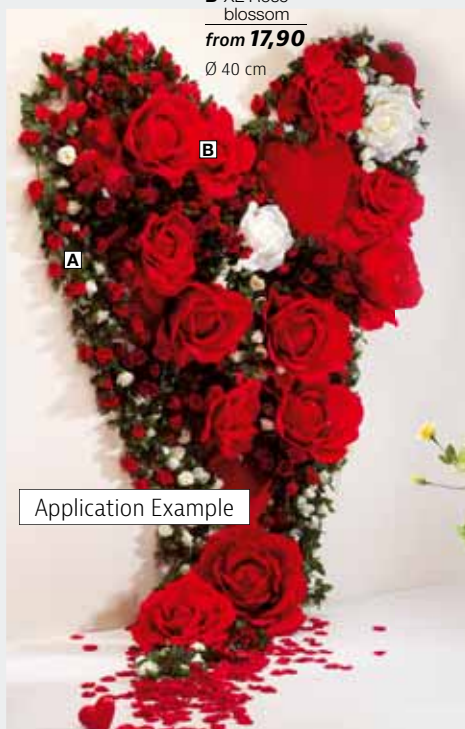

B XL Rose blossom
from **17,90**
Ø 40 cm