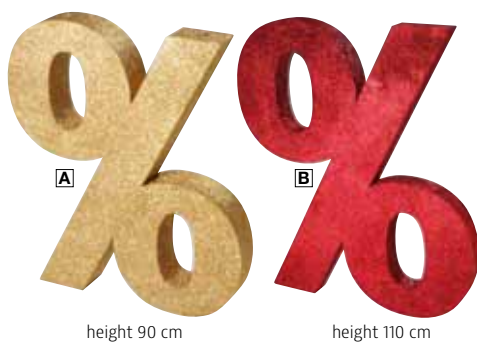

3D percent symbol mesh, this giant percent presenter draws a lot of attention to your special sale thanks to its vibrant red colour. The modern decorative element creates a great depth impression by decorating several elements in a group. The presenter is made of hard foam and can be placed on the floor or attached to walls and is ideal for advertising and sales promotions in your shop window or retail shop. depth 8 cm. Price per piece.

A gold

width 80 cm

5300.680.516.01

height 90 cm

~~69,-~~ 39,-

B red

width 100 cm

5300.680.523.02

height 110 cm

~~99,-~~ 55,-

C Shelf "Cube", 20 x 20 x 20/30 x 30 x 30 cm

(L x W x D), minimalist design made of a metal plate

with 4 ball feet and an open frame made of square

tubing and a matt finish, price per 2-piece set

5301.700.191.00 **black matt** ~~44,90~~ 29,90