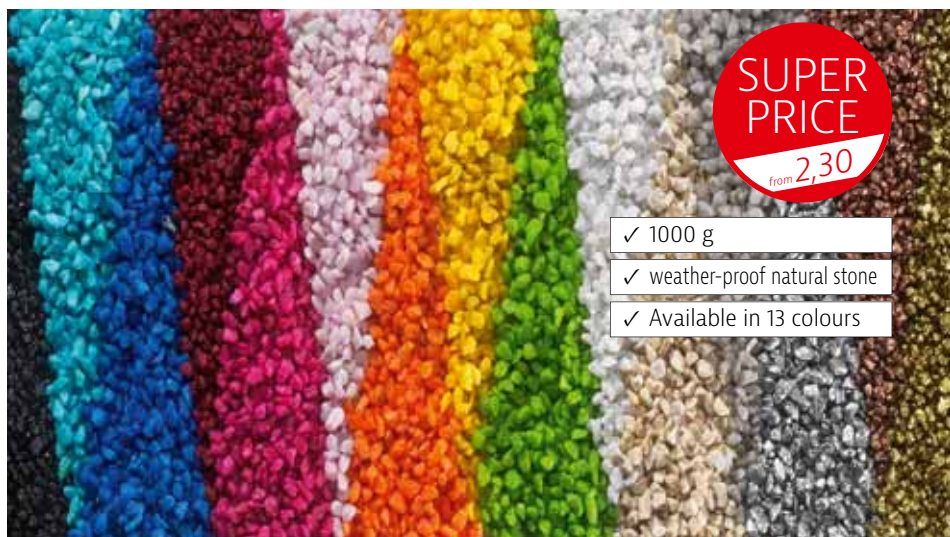

SUPER PRICE
from **2,30**

- ✓ 1000 g
- ✓ weather-proof natural stone
- ✓ Available in 13 colours