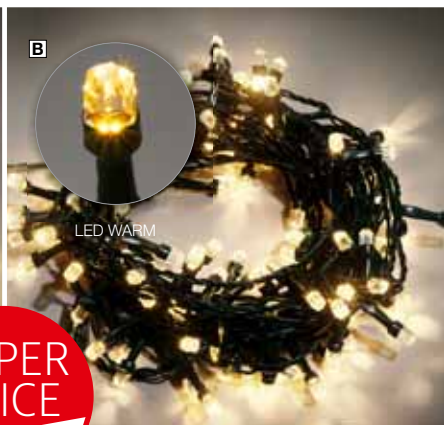

LOW VOLTAGE

PVC cable

LIGHT CHAIN LOW VOLTAGE

LED LOW VOLTAGE FOR OUTDOOR USE

SUPER PRICE
from **9,90**

LOW VOLTAGE LED STRING LIGHT

A „Standard“
B „Brilliant“
C „Star rods“