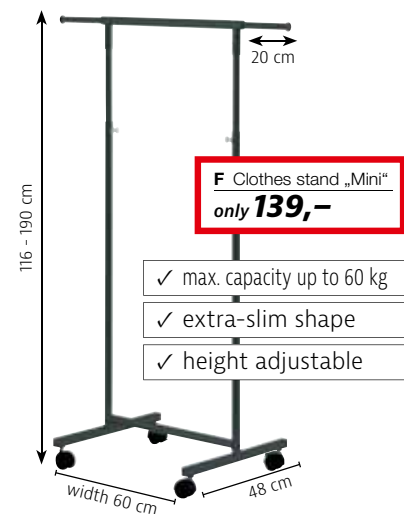

SHOP INTERIOR

A Roller stand „Massive“, height-adjustable 150 - 220 cm, 165 x 57 cm (W x D), max. load up to 100 kg, 8,5 kg, laterally extendable additional bars 35 cm long, round tube supporting bar, durable construction made of chromed metal, large diagonally braked 8 cm rubber swivel castors for outdoor use, delivery time approx. 6 weeks, price per piece

5301.720.267.18	anthrazit	129,-
5301.720.267.44	copper	129,-
5301.720.267.42	gold	139,-

Wooden coat hanger, black, straight form, shaped hanger with brass hook, solid beech wood, varnished, price per piece

B Coat hanger with notches, straight form
5301.717.861.00 **length 44 cm** **3,30**
% from 25 pieces **2,95**

C Clothes hanger, straight form
5301.717.861.01 **length 44 cm** **6,99**
% from 25 pieces **6,30**

D Clothes hanger with bar, straight form
5301.717.861.02 **length 44 cm** **7,99**
% from 25 pieces **7,40**

E Clamp hanger
5301.717.861.03 **length 40 cm** **4,55**
% from 25 pieces **3,99**

G Mobile stand „Solid“, height-adjustable 150 - 220 cm, max. load up to 100 kg, 8,5 kg, anthrazit, laterally extendable additional rods 35 cm long, round tube supporting rod, durable construction made of chromed metal, large diagonally braked 8 cm rubber swivel castors for outdoor use, price per piece

5301.719.346.00	100 cm wide	129,-
5302.719.346.01	150 cm wide	139,-

H Mobile stand „Fix“, 50 x 153 cm (w x h), fixed height, max. load up to 60 kg, anthrazit, robust textile stand at fixed height, made of 35 mm lacquered round tube, carrying bar with chrome-plated plate to protect against scratches, 60 mm Ø plastic castors, made of lacquered iron, price per piece

5301.720.274.00	60 cm wide	129,-
5301.720.274.01	100 cm wide	139,-
5301.720.274.02	120 cm wide	145,-