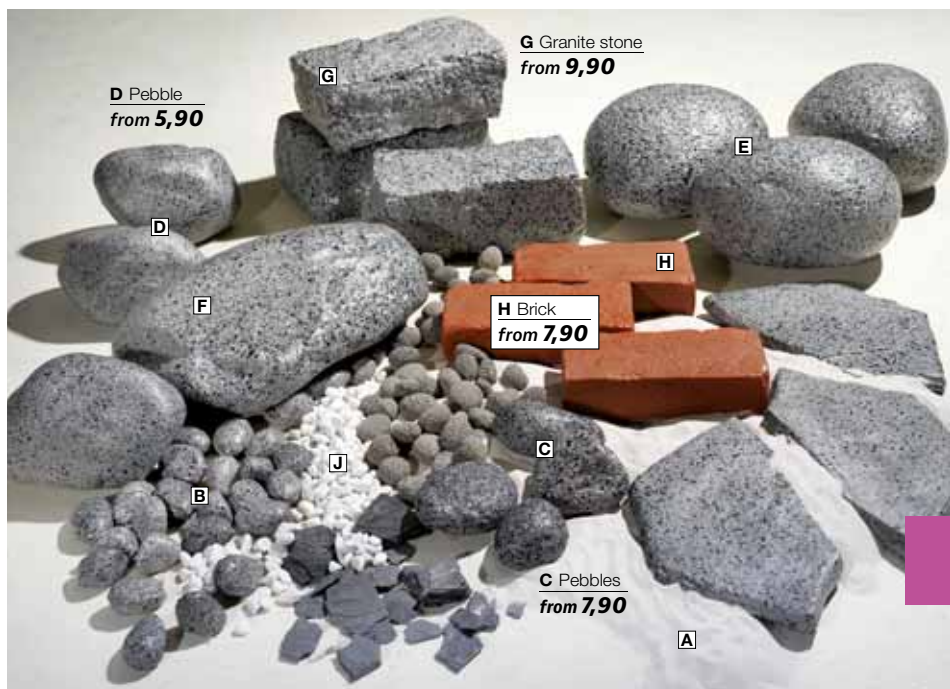

A Quartz sand, very fine, untreated and natural scatter sand, approx. for 2 sqm of floor space, price per **2 kg pack**
5303.252.355.00 **natural** (1 kg: 1,95) **3,90**
% from **5 packs** (1 kg: 1,75) **3,50**
% from **10 packs** (1 kg: 1,25) **2,50**

Images B – H: stones made of plastic

B Pepples, grey, price per pack of **24**
5312.129.466.00 **Ø 6 cm** **9,90**
% from **3 bags** **8,90**

C Pebbles, grey, price per pack of **4**
5313.227.025.00 **Ø 12 cm** **8,90**
% from **3 sets** **7,90**

D Pebble, grey, price per piece
5303.226.967.00 **20 x 12 cm** **6,50**
% from **3 pieces** **5,90**

E Pebble, gray, price per piece
5303.118.019.00 **26 x 16 cm** **9,90**
% from **3 pieces** **8,90**

F Pebble, grey, price per piece
5301.252.584.00 **40 x 25 cm** **14,90**
% from **3 pieces** **13,50**

G Granite stone, grey, price per piece
5313.251.198.00 **30 x 12 cm** **10,90**
% from **3 pieces** **9,90**

H Brick, red brown, price per piece
5303.233.828.00 **22 x 10 x 5 cm** **8,90**
% from **3 pieces** **7,90**

J Pebbles, 7 - 15 mm, natural stone varnished, price per **1 kg bag**
5313.414.081.14 **white** **5,50**
% from **3 bags** **4,90**

K Decorative pebbles, naturally formed river pebbles, approx. 20 - 40 mm in size, very beautiful in vases, bowls, plants, as table decor or maritime decorations. Price per pack of 1 kg.
5303.524.377.14 **white** **3,90**
5303.524.377.18 **black** **3,90**
% from **3 packs** **3,50**

L Decorative foil "Pebbles", 180 my, 100% PVC, flame retardant, price per m
5302.555.463.00 **width 135 cm** **9,90**
% from **10 meters** **8,90**
% from **30 meters** **7,90**

✓ 1000 g
.14 white **K Decorative pebbles**