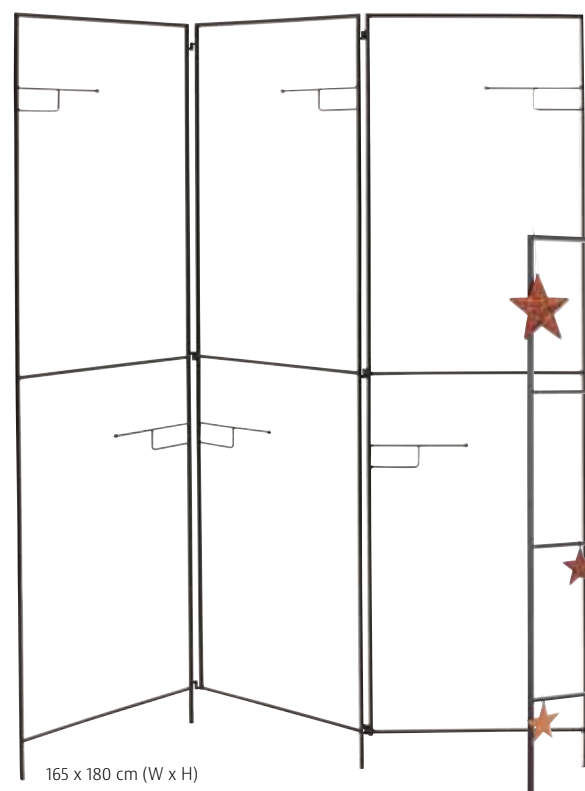

incl. 15 S-hooks  
 length 148 cm

**C Decorative hangers**  
 from **69,-**  
 length 144 cm

**A Wall brochure holder**  
 only **14,95**  
 73 x 29 x 7 cm

**ELEGANT PRESENTATION OF GOODS**

**D Metal screen**  
 only **33,90**