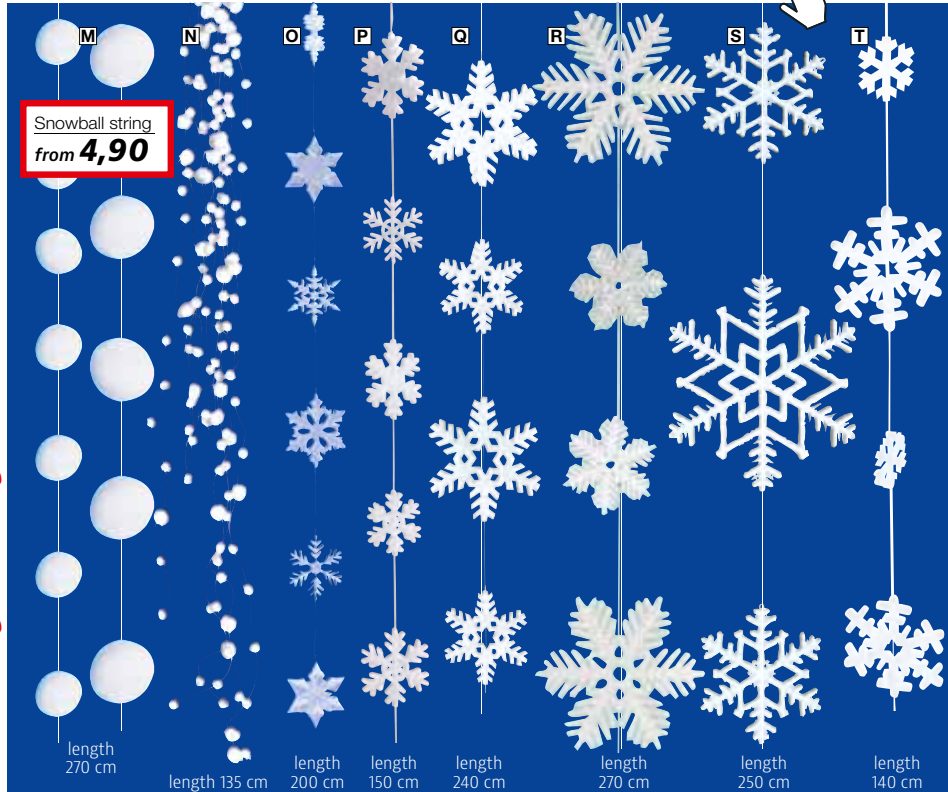

Even more choice online
www.decowoerner.com