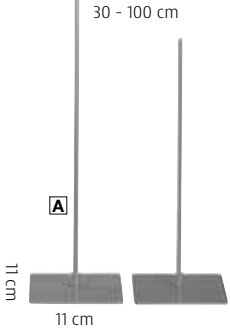

QUALITY/PRICE TIP
A Metal stand
from **15,90**