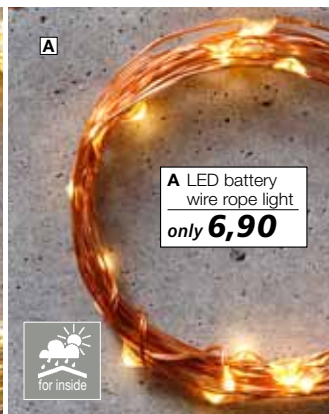

**A LED battery
wire rope light**
only **6,90**

for inside