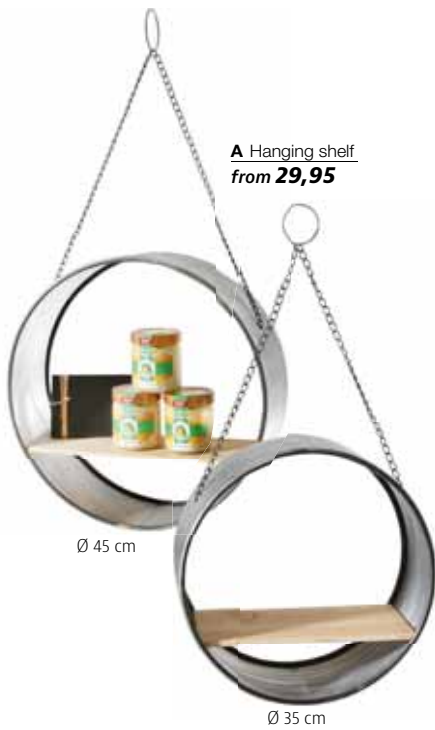

**D**

Crates  
from **39,90**

**E**

**E**

35 x 35 x 23 and  
40 x 40 x 26 cm  
(H x W x D)

Even more choice online  
[www.decowoerner.com](http://www.decowoerner.com)

**A** Hanging shelf  
from **29,95**

Ø 45 cm