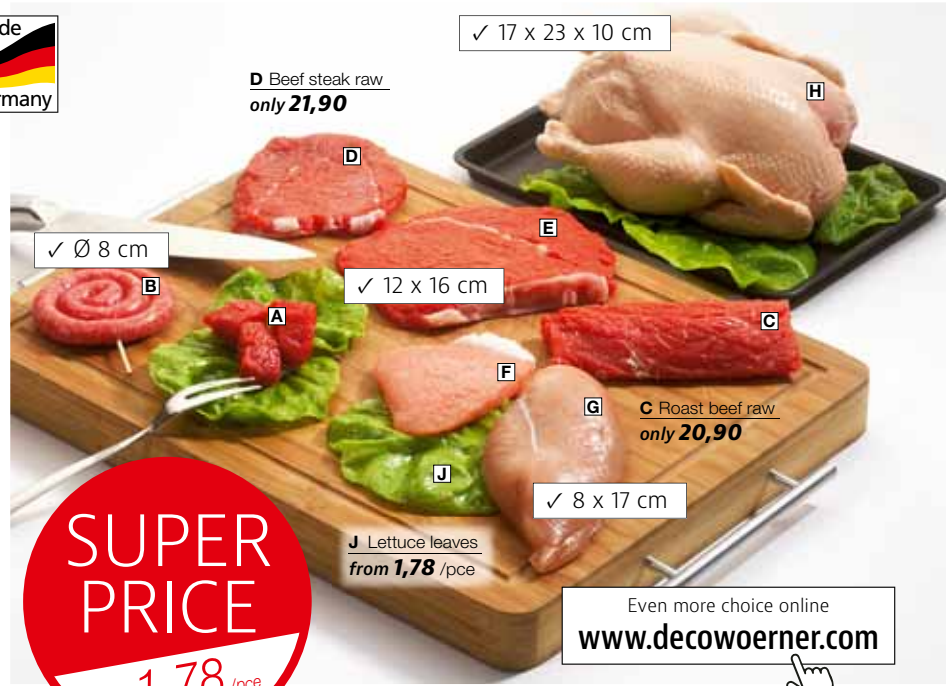

- **A Goulash pieces raw, 3 x 4 cm big**, bag of 3
  5303.654.524.00 (=2,97/pc.) **8,90**
- **B Sausage spiral raw**
  5303.627.696.01 **Ø 8 cm** **20,90**
- **C Roast beef raw**
  5302.654.500.00 **5 x 15 cm** **20,90**
- **D Beef steak raw**
  5301.654.531.00 **11 x 13 cm** **21,90**
- **E Boiled beef raw**
  5301.654.487.00 **12 x 16 cm** **21,90**
- **F Pork neck raw**
  5301.654.470.00 **11 x 12 cm** **21,90**
- **G Turkey fillet raw**
  5302.654.517.00 **8 x 17 cm** **27,90**
- **H Chicken, 1,9 kg**
  5301.641.388.00 **17 x 23 x 10 cm** **59,90**
- **J Lettuce leaves**, green, approx. length 19 cm, pack of 5
  5314.687.324.00 (=1,98/pc.) **9,90**
  % from 6 bags (=1,78/pc.) **8,90**
- **K Barbecue sausage, Ø 4 cm**
  5302.627.795.00 **length 13 cm/white** **11,90**
  5302.627.801.00 **length 15 cm/red** **11,90**
- **L Viennese Schnitzel**, length 14 cm
  5302.627.733.00 **gold-brown** **15,90**
- **M Spiral sausage, Ø 8 cm**
  5302.627.696.00 **white/brown** **13,90**
- **N Roast beef slice**, length 15 cm
  5312.627.757.00 **red-brown** **10,90**
- **O Point steak grilled, Ø 10 cm**
  5312.627.771.00 **red/brown** **19,90**
- **P Minced meat, Ø 10 cm**
  5302.627.702.00 **red-brown** **17,90**
- **Q Kebap, length 20 cm**
  5312.627.726.00 **colourful** **29,90**
- **R Cheeseburger, Ø 10 cm**
  5301.627.764.00 **gold-brown** **22,90**

✓ 17 x 23 x 10 cm

D Beef steak raw
only **21,90**

✓ Ø 8 cm

✓ 12 x 16 cm

✓ 8 x 17 cm

J Lettuce leaves
from **1,78** /pc

Even more choice online
www.decowoerner.com