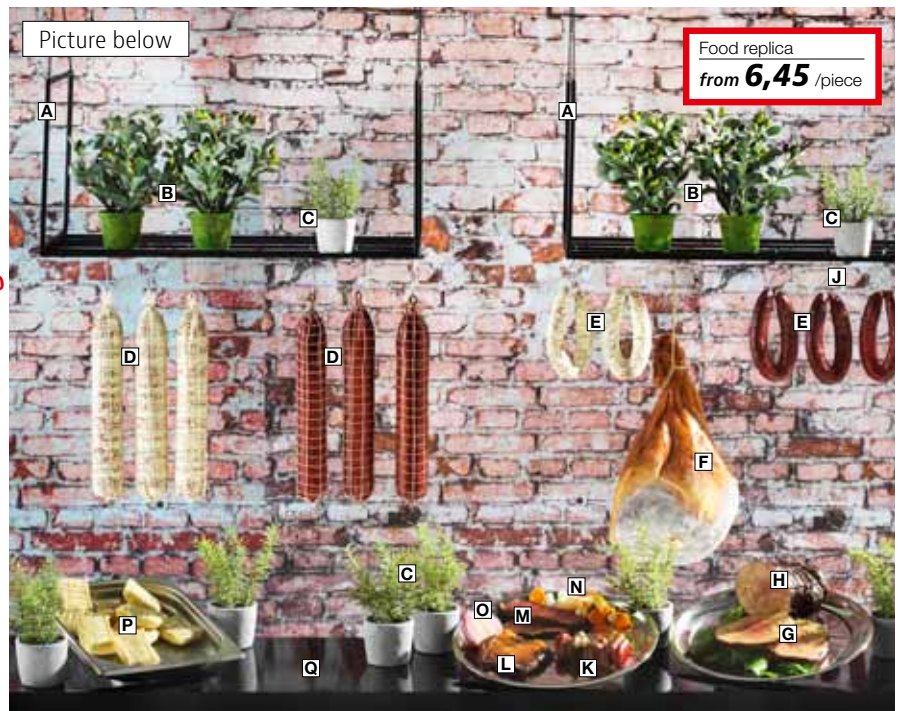

Very realistic looking replicas made of food-safe plastic.

- **D Salami**, length 45 cm, price per pack of 2 5303.118.286.02 **red** (=7,95/pc.) 15,90
  5303.118.286.15 **white** (=7,95/pc.) 15,90
  % from 6 packs (=7,45/pc.) 14,90
- **E Sausage rings**, length 10 cm, price per pack of 2 5303.104.289.02 **red** (=6,45/pc.) 12,90
  5303.104.289.15 **white** (=6,45/pc.) 12,90
- **F Parma ham**, price per piece 5303.117.418.00 **length 48 cm** 49,90
- **G Roast slices**, Ø 13 cm, price per pack of 2 5303.472.302.00 (=6,45/pc.) 12,90
- **H Roast**, price per piece 5303.472.296.00 **13 x 10 cm (L x W)** ~~13,10~~ 10,90
- **J S-Hook**, length 11 cm, 3 mm iron wire, nickel-plated, price per pack of 10 5303.129.350.10 **silver** (=0,89/pc.) ~~10,90~~ 8,90
- **K Kebap**, colourful, price per piece 5302.627.726.00 **length 20 cm** 29,90
- **L Point steak grilled**, red/brown, price per piece 5302.627.771.00 **Ø 10 cm** 19,90
- **M Roast beef slice**, red-brown, price per piece 5302.627.757.00 **length 15 cm** 10,90
- **N Mixed pickles**, carrots, cauliflower, pepper, cucumber, corn, onions 5302.520.416.00 15,50
- **O Onion half**, red, price per piece 5300.701.662.00 **Ø 7 cm** ~~12,90~~ 6,90

Picture below