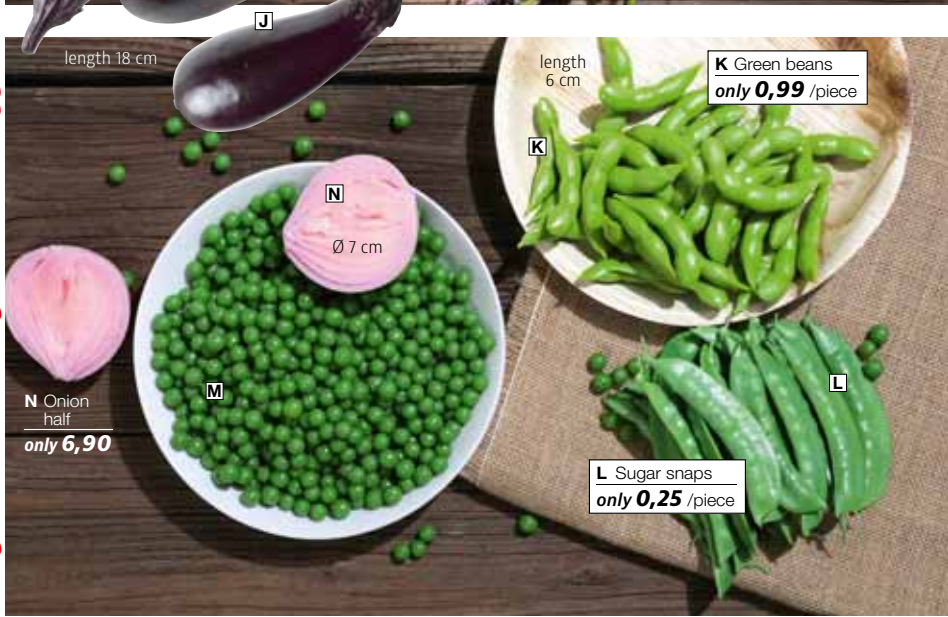

B Radish, length 40 cm, Ø 5.5 cm, made of hard foam, price per piece
5302.626.996.14 **white** ~~5,50~~ **3,50**
5302.626.996.01 **red** ~~5,50~~ **3,50**

C Potato, 10 x 8 cm (L x W), brown, made of hard foam, price per pack of 5
5304.619.554.00 (=1,98/pc.) **9,90**
% from 3 packs (=1,78/pc.) **8,90**

D Cabbage, Ø 13 cm, made of soft plastic, price per piece
5302.689.007.00 **White cabbage** ~~6,90~~ **5,90**
5301.689.014.00 **Red cabbage** ~~6,90~~ **5,90**

E Cabbage, Ø 19 cm, made of soft plastic, price per piece
5302.626.774.09 **White cabbage** ~~19,90~~ **12,90**
5301.626.774.23 **Red cabbage** ~~19,90~~ **12,90**

F Mushrooms, length 7 - 10 cm, brown, made of PU foam, price per pack of 3
5312.619.509.00 (=2,63/pc.) ~~11,50~~ **7,90**

G Oyster mushroom, brown, made of PU foam, price per piece
5302.619.547.00 **18 x 12 cm** **12,90**

H Mushroom slices, length 4 cm, plastic, price per pack of 12
5300.701.631.00 **brown** (=1,41/pc.) ~~20,90~~ **16,90**

J Aubergine, length 18 cm, Ø 5.5 cm, lilac, made of hard foam, price per pack of 3
5302.644.631.23 (=2,30/pc.) **6,90**

K Green beans, length 6 cm, plastic, per pack of 10 pieces
5300.701.679.00 (=0,99/pc.) ~~16,90~~ **9,90**

L Sugar snaps, plastic, price per pack of 24
5301.661.010.00 **green** (=0,25/pc.) ~~9,90~~ **5,90**

M Peas, made of plastic, price per 500 g pack
5300.701.273.00 **green** (1 kg: 39,80) ~~29,90~~ **19,90**

N Onion half, red, made of plastic, price per piece
5310.701.662.00 **Ø 7 cm** ~~12,90~~ **6,90**