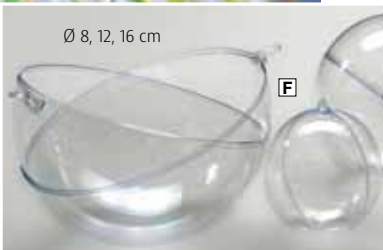

Ø 8, 12, 16 cm

F

PLASTIC CHRISTMAS TREE HANGER

A Christmas balls Mix, pink, Ø 6 cm, various Christmas tree hangers made of shatterproof plastic, content: 8x 8cm Christmas balls, 2x snowman, 2x cars, 2x fir trees, 11x snowflakes, price per **25-piece set** 5312.724.449.22 (=0,80/pc.) **19,90**

B Christmas balls Mix, red/white/green, Ø 6 cm, various Christmas tree hangers made of shatterproof plastic, content: 8x 8cm Christmas balls, 2x snowman, 2x cars, 2x fir trees, 11x snowflakes, price per **25-piece set** 5312.713.870.00 (=0,80/pc.) **19,90**

C Christmas balls Mix, 6 x red matt, 6 x red shiny, 6 x white glitter, 12 x silver shiny, Ø 6 cm, Christmas tree ball set made of break-proof plastic, with colour-matching cap, price per pack of **30** 5302.700.337.00 (=0,40/pc.) **11,90**

D Stars, Ø 8 cm, three-dimensional star hanger made of plastic, 2 matt, 2 shiny and 2 come with glitter, with cap for hanging, price per pack of **6** 5303.676.878.01 **red** (=0,42/pc.) ~~3,99~~ **2,50**
5303.676.878.42 **gold** (=0,42/pc.) ~~3,99~~ **2,50**

E XL Christmas bauble, ecru/green, Ø 12 cm, Christmas tree ball set made of unbreakable plastic, with glitter leaf pattern and tight-fitting little hat in antique iron look, price per pack of **3 pcs.** 5314.725.088.00 (=9,98/pc.) **29,95**

F Ball, dividable decorative balls made of crystal-clear plastic with eyelets for hanging, for decoration, handcrafting, gluing, filling or as tree decor, price per pack of **10** 5303.102.322.00 **Ø 8 cm** (=1,49/pc.) **14,90**
5303.102.322.01 **Ø 12 cm** (=2,79/pc.) **27,90**
5303.102.322.02 **Ø 16 cm** (=4,19/pc.) **41,90**