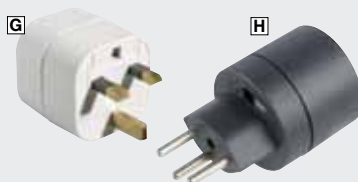

Accessories, suitable for IP67 system as well as IP20, splitter for system components, extendable quick release with cover, safety class IP67, price per piece

B T-connector

5304.702.201.00 **white** 5,90
5304.702.195.00 **black** 5,90

C Distributor cable 2-fold

5304.702.201.01 **white** 5,90
5304.702.195.01 **black** 5,90

D Distributor cable 3-fold

5304.702.201.02 **white** 5,90
5304.702.195.02 **black** 5,90

E Distributor ring 5-fold

5304.702.201.03 **white** 7,90
5304.702.195.03 **black** 7,90

F Extension

length 2 m
5304.702.201.04 **white** 6,90
5304.702.195.04 **black** 6,90
length 5 m
5304.702.201.05 **white** 11,90
5304.702.195.05 **black** 11,90

Adapter, socket adapter with safety contact, suitable for flat plug and contour plug, price per piece

G UK adapter
5301.432.030.00 **white** 5,50

H for Swiss socket
5303.432.160.00 **black** 5,90