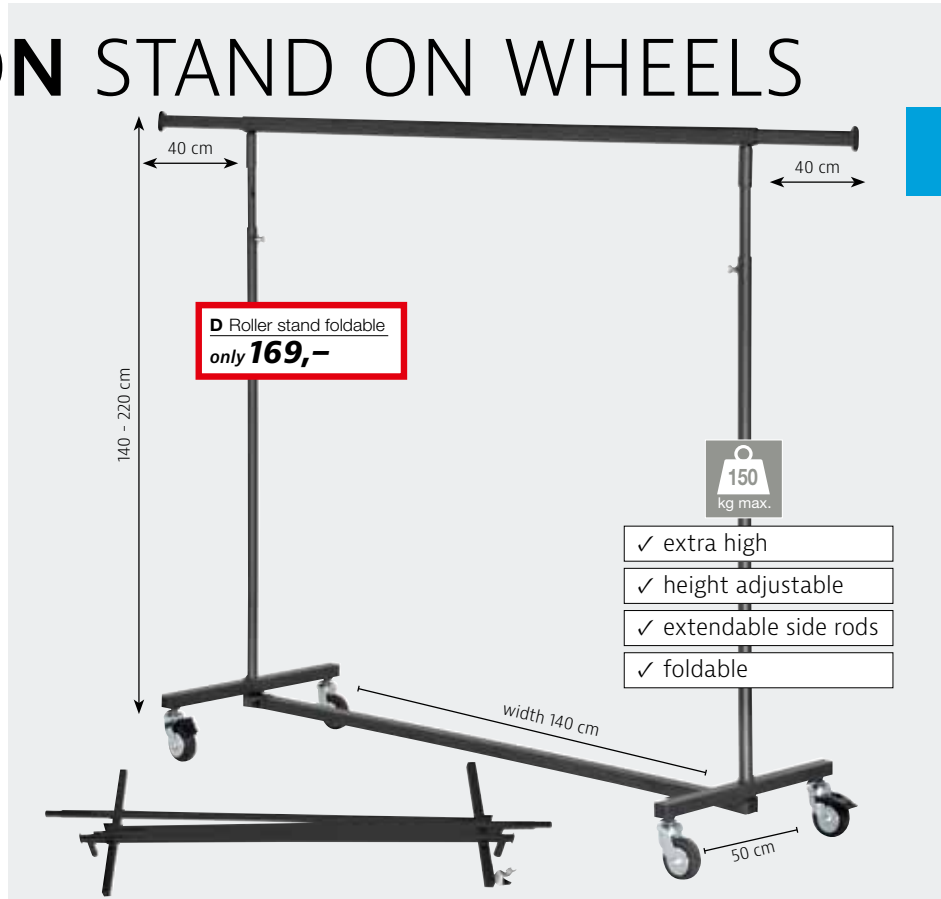

D Roller stand foldable
only **169,-**

- ✓ extra high
- ✓ height adjustable
- ✓ extendable side rods
- ✓ foldable