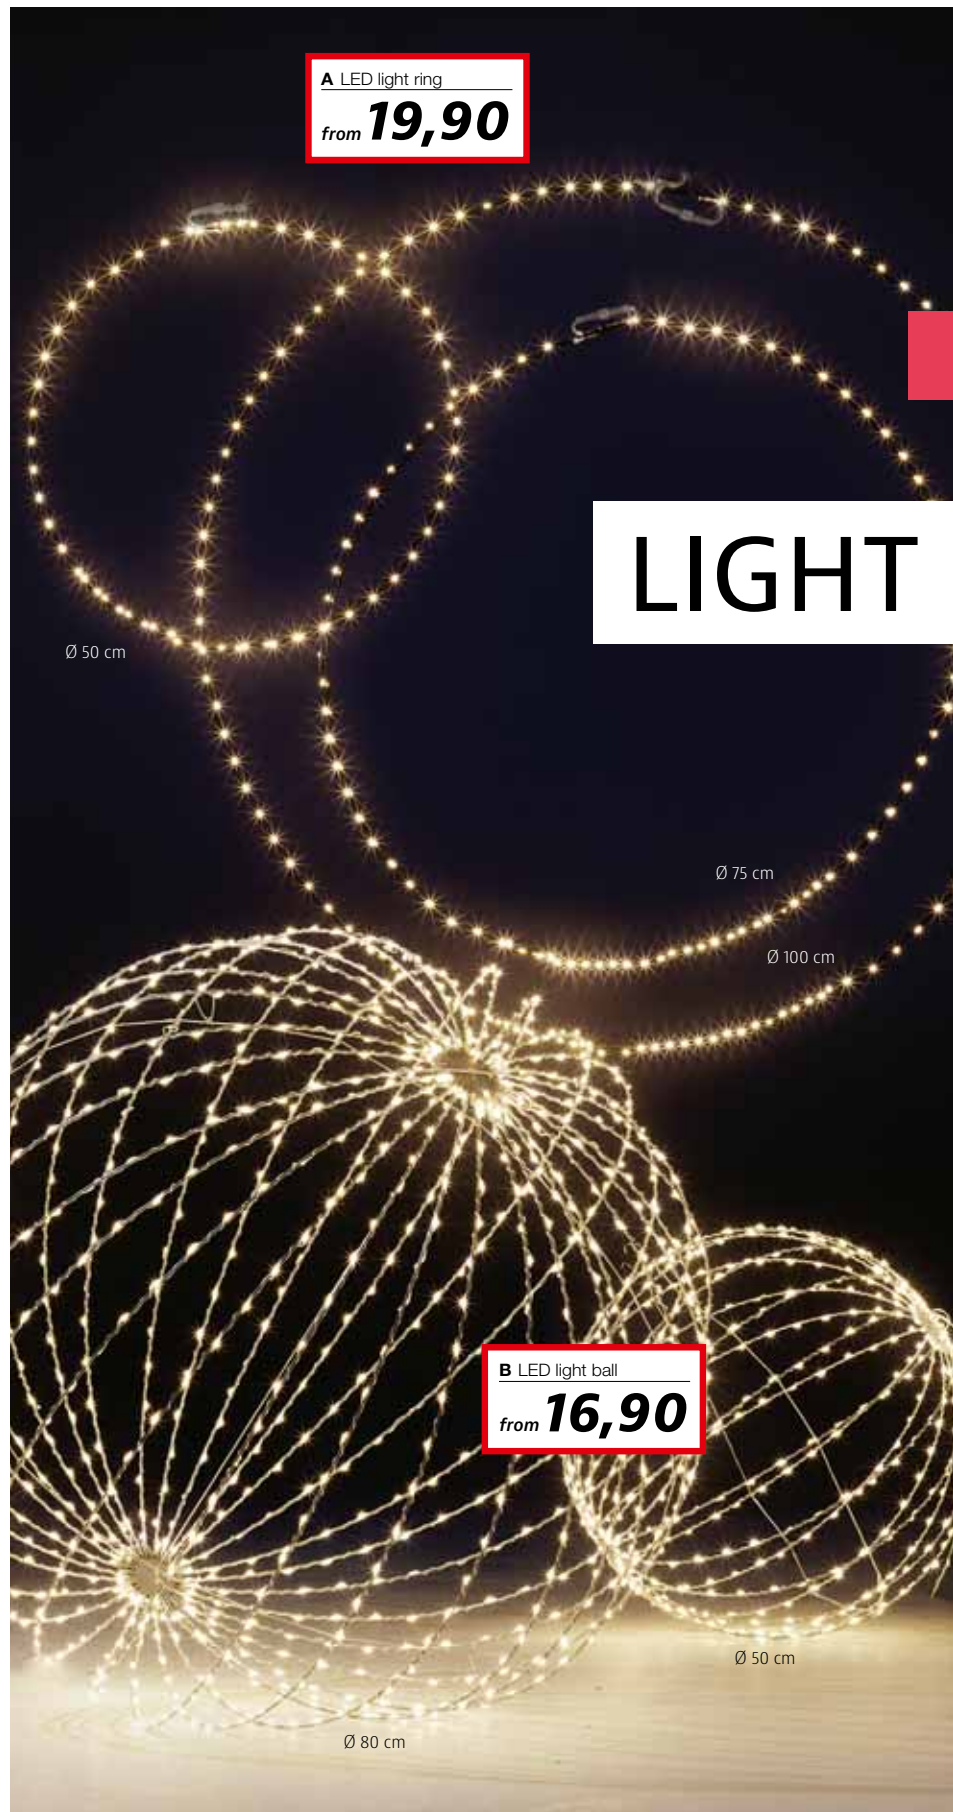

✓ Low voltage

Even more choice online

[www.decowoerner.com](http://www.decowoerner.com)

A LED light ring

from **19,90**

LIGHT

Ø 50 cm

Ø 75 cm