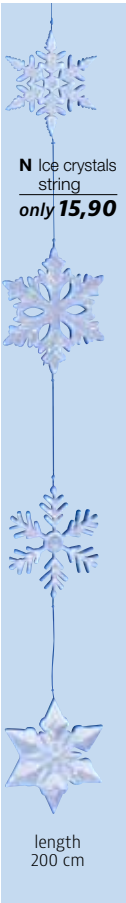

N Ice crystals string
only **15,90**

length 200 cm