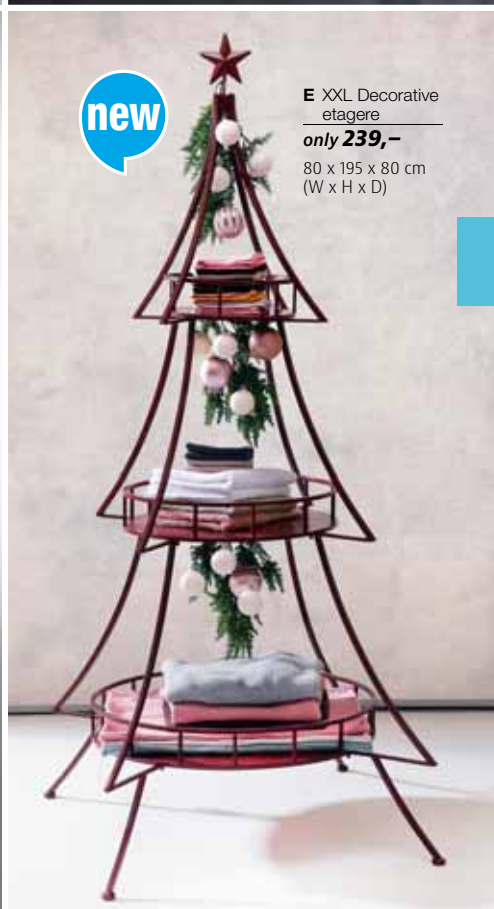

A Metal Fir with Flowerpot. metal tree with separate pot for Christmas flower arrangements, matt finish, made of powder-coated metal, price per piece

28 x 67 x 15 cm (W x H x D),
Pot size 15 x 13 cm (W x H)
5322.723.411.01 **black** **19,95**
5333.723.442.00 **gold** **19,95**
35 x 85 x 18 cm (W x H x D),
Pot size 18 x 16 cm (W x H)
5322.723.411.00 **black** **29,95**
5333.723.442.01 **gold** **29,95**

B Metal fir with tray, 40 x 100 x 14.5 cm (W x H x D), Decorative tree made of 10 mm round tube, matt lacquered, filling height approx. 2.5 cm, top part removable and foldable, price per piece
5343.723.404.00 **black** **29,95**

C Metal tree, black, jewellery and accessories stand with crossbars and practical hanger hooks and ball at the top, high quality product made of 10 mm square cut pipe, matt varnish, can be folded flat, price per piece

Ø 60 cm
5314.664.721.00 **height 120 cm** **29,90**
Ø 110 cm
5314.664.721.01 **height 180 cm** **59,90**

D XXL Decorative etagere, black matt, Ø 49 cm, decorative shelf in a trendy, straight-forward design made of powder-coated iron, 4 round shelves with Ø 13/25/35 and 45 cm respectively, price per piece
5302.714.631.00 **height 151 cm** **99,-**

E XXL Decorative etagere, 80 x 195 x 80 cm (W x H x D), decorative shelf in fir tree design made of powder-coated iron, 3 round shelves, price per piece
5301.723.985.00 **red** **239,-**