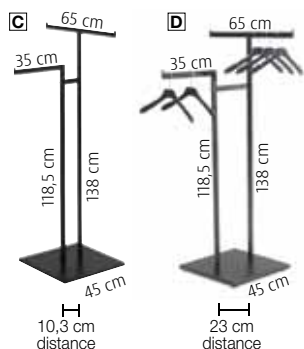

B Middle room stand
from **219,-**

C Hanger stand NOVUS
only **75,-**

100
kg max.

✓ 10-way height-adjustable suspension hanger

✓ max. capacity up to 50 kg

✓ fixed height

✓ with edge pins

✓ stable base plate