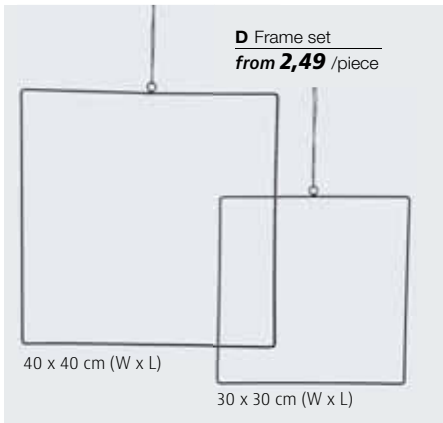

Ø 94 cm

**D** Frame set  
from **2,49** /piece

40 x 40 cm (W x L)

30 x 30 cm (W x L)

**E** Decorative ring  
from **199,-**

**E**

Ø 200 cm

new in our portfolio