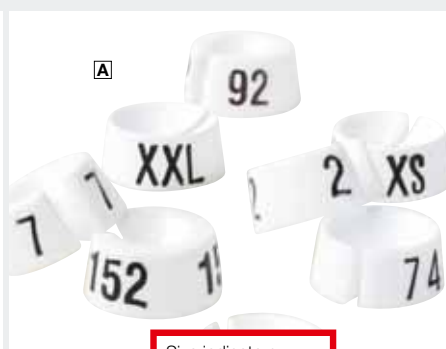

Size indicators
only **0,14** /piece

A

Size indicators
only **0,14** /piece