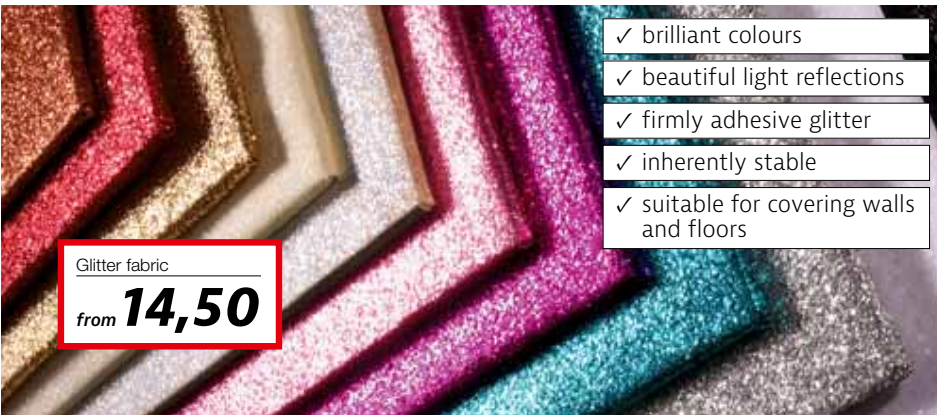

- ✓ brilliant colours
- ✓ beautiful light reflections
- ✓ firmly adhesive glitter
- ✓ inherently stable
- ✓ suitable for covering walls and floors

Glitter fabric

from **14,50**