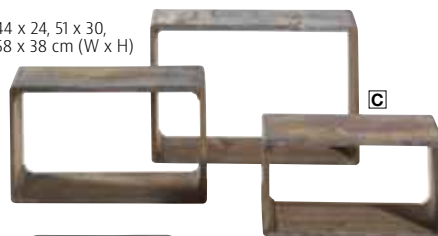

44 x 24, 51 x 30,
58 x 38 cm (W x H)

Shelves set
only **99,-**