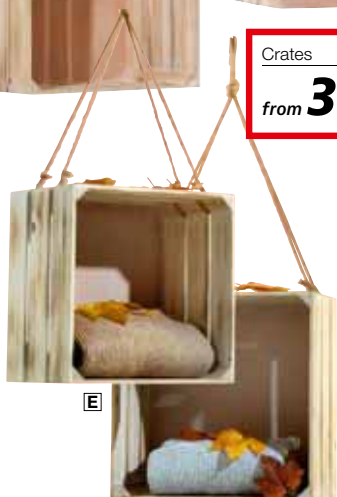

**D**

Crates  
from **39,90**

**E**

**E**

35 x 35 x 23 and  
40 x 40 x 26 cm  
(H x W x D)

Even more choice online  
[www.decowoerner.com](http://www.decowoerner.com)

**A** Hanging shelf  
from **29,95**

Ø 45 cm