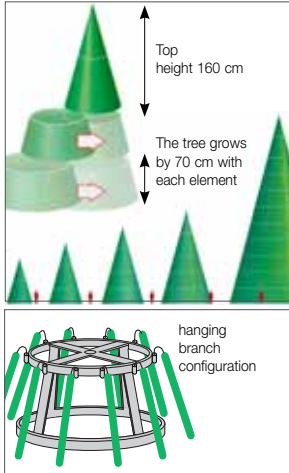

GROWING GIANT TREE

The elemental system of this impressive artificial fir enables a flexible placement between 3.70 to 12.10 m in height. A special plug system in the branches offers a stable installation for indoor and outdoor areas. Quick assembly of up to 6.1m without any lifting equipment, the height can be increased with additional elements. Higher trees require lifting equipment.

Our comprehensive services include:

- ✓ Planning
- ✓ Production
- ✓ Decoration
- ✓ Assembly and disassembly
- ✓ Storage
- ✓ Redesign for the next season

DELIVERY

These giant trees are shipped to you using our economical delivery conditions.