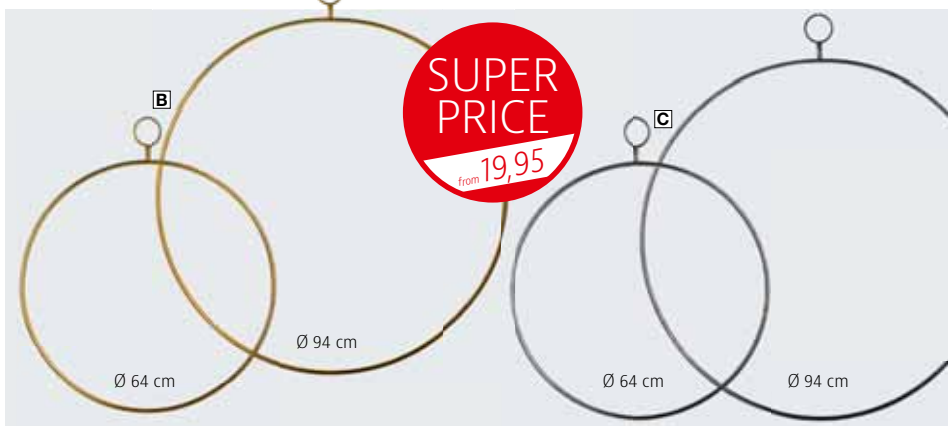

A Metal ring with candle holder
from **11,95**

E Decorative ring
from **199,-**

SUPER PRICE
from **19,95**

B

C

Ø 64 cm

Ø 94 cm

Ø 64 cm

Ø 94 cm