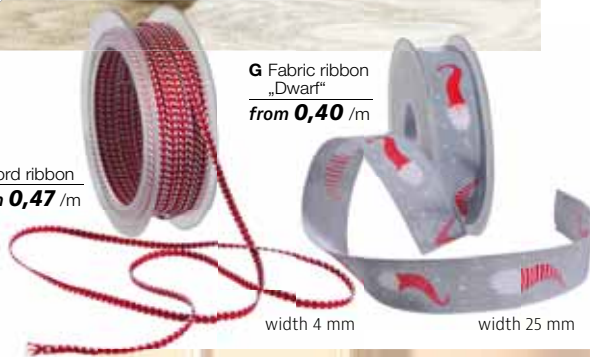

Gift paper  
from **0,54** /m

Ø 35 mm

**F** Cord ribbon  
from **0,47** /m

**G** Fabric ribbon  
„Dwarf“  
from **0,40** /m

width 4 mm

width 25 mm