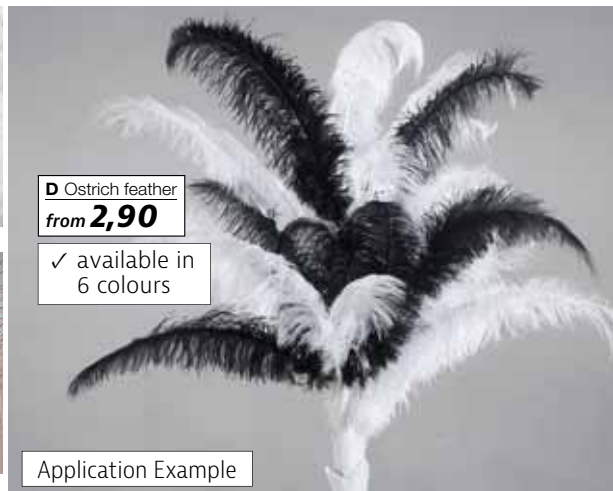

D Ostrich feather
from **2,90**

✓ available in 6 colours

Application Example