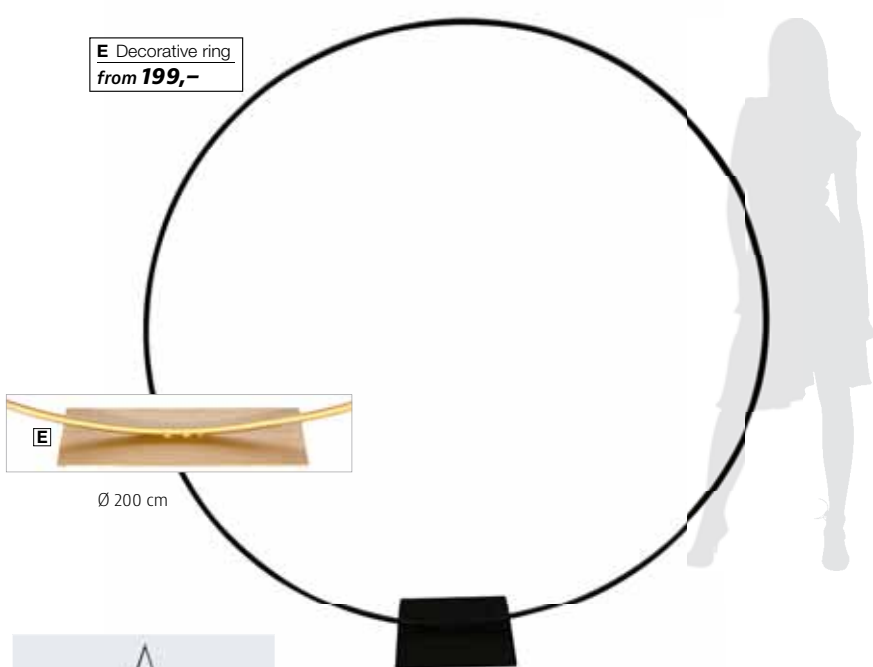

Ø 94 cm

**D** Frame set  
from **2,49** /piece

40 x 40 cm (W x L)

30 x 30 cm (W x L)

**E** Decorative ring  
from **199,-**

**E**

Ø 200 cm

new in our portfolio