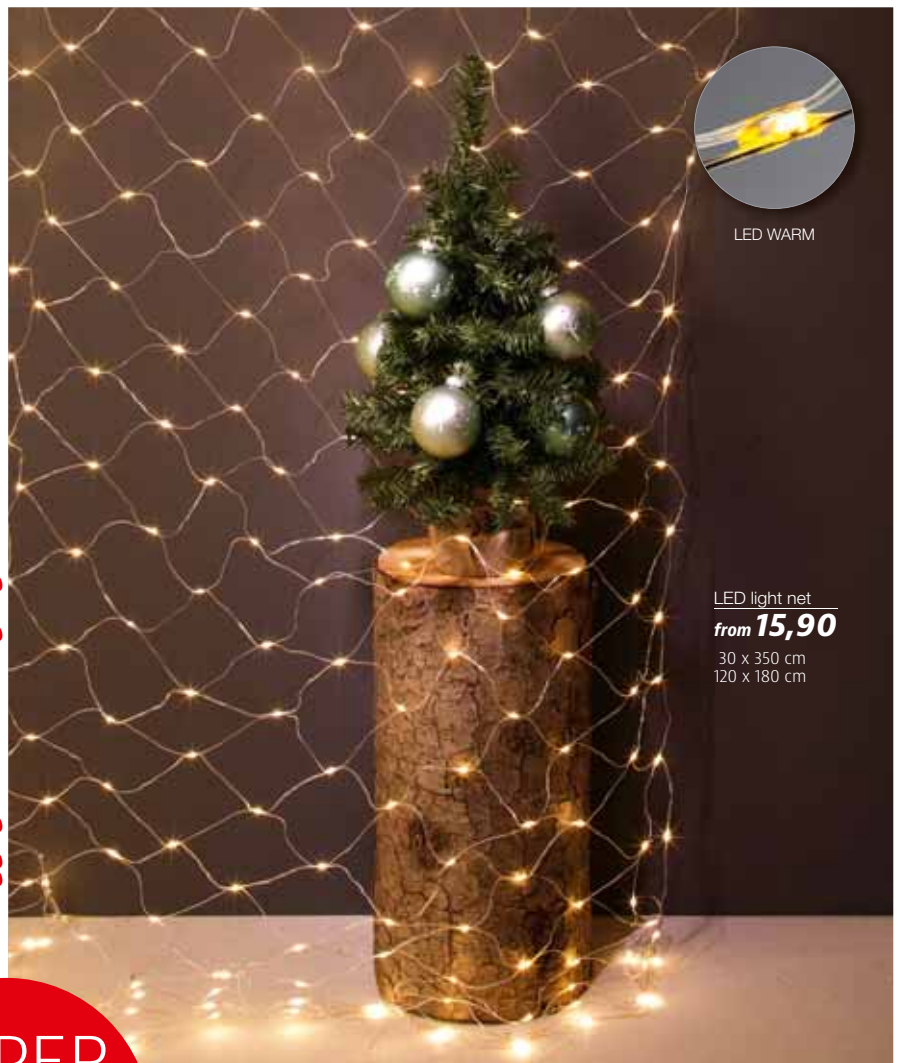

DECO LED OBJECTS OUTDOOR AREA

LED light net, for outdoor use, the light and fine light net is a real all-rounder thanks to the countless installation options. The net makes for a very decorative lighting option as part of a Christmas lighting - a quick and easy decoration for windows, doors, trees and bushes in indoor and outdoor areas, it adds a special something for events such as exhibitions, special occasions or weddings, the year-round lighting can be attached to the ceiling and looks like a starry sky or used as a great party lighting in pavilions during the summer months. The light net is durable and safe thanks to the fine silver wire made of high-quality PVC coating, the LED have a longer lifespan thanks to low heat generation and a low power consumption. Plug adapter with contour plug, IP44 safety for short-term outdoor use, GS.LED warm, clear cable, lead cable 300 cm, 12 V

A width 30 cm, 180 LED, 9 watts
5300.699.310.00 **length 350 cm** ~~24,90~~ **15,90**

B width 120 cm, 300 LED, 9 watts
5300.699.310.01 **length 180 cm** ~~39,90~~ **19,90**

C LED glitter rope light, Ø 10 mm, length 3 m, 100 LEDs, PVC cable, IP44, lead cable 150 cm, 1,35 watts, 4,5 V, clear cable, for outdoor use, flexible and bendable, covered with a beautiful glitter, transformer plug power supply, price per piece

LED white
5300.677.875.14 **white** ~~34,90~~ **12,90**

LED warm
5300.677.875.18 **black** ~~34,90~~ **12,90**
5300.677.875.42 **gold** ~~34,90~~ **12,90**

LED WARM