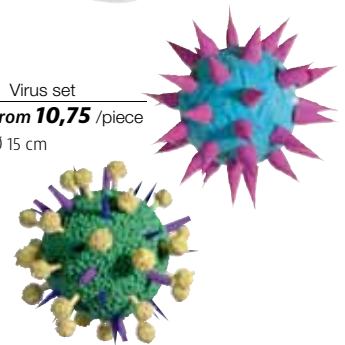

E Medical thermometer XXL
only **23,90**
length 60 cm

K Wooden board Easel
only **6,90**