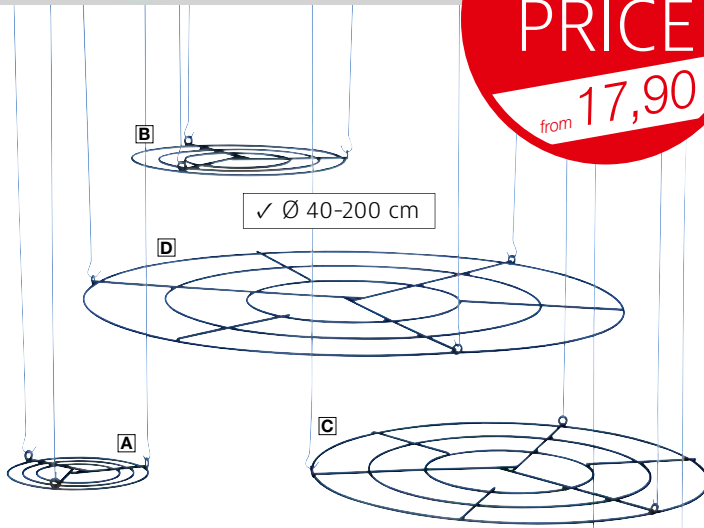

#Decorating tip

Decorative grills are very useful to present goods in a striking way. The grill display is an essential accessory for presenting products thanks to its versatility and effective use of the space. A number of variations allow you to easily change the presentation and give your shop windows an interesting and pleasant appeal. After you installed the display, the creative possibilities are endless and you can either present decorations or a selection of products. Light sources above the grill and on the ceiling are still the best placement for the light thanks to the „transparency“ of the grill.

SUPER PRICE

from **17,90**