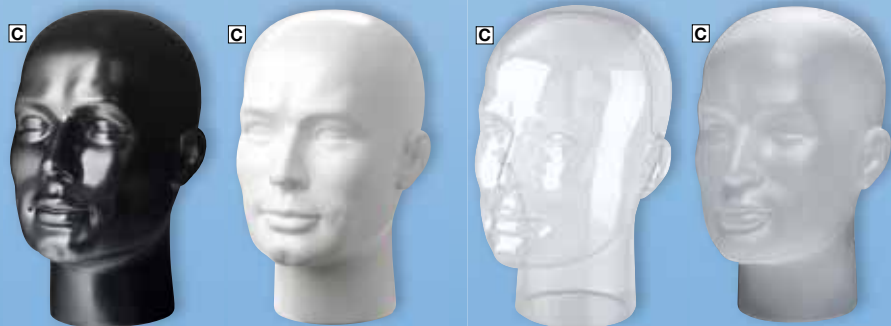

Decorative head  
from **29,90**

height 30 cm

black  
silky matt

white  
silky matt

clear

frosted  
white

Head  
from **8,90**

**SUPER PRICE**  
from **49,90**