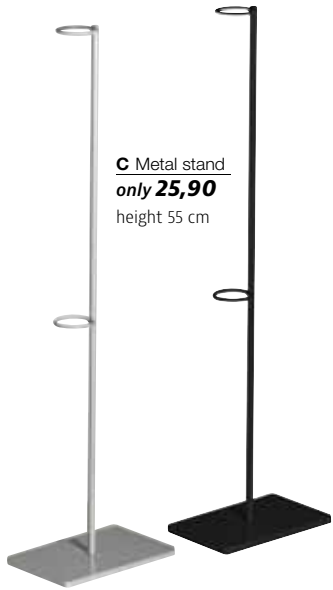

only **69,90**

120 x 10 x 50 cm

**QUALITY/PRICE TIP**  
**A Metal stand**  
 from **15,90**

**B Metal stand**  
**only 46,90**  
 height 120 cm

**C Metal stand**  
**only 25,90**  
 height 55 cm

**D Metal stand**  
**only 69,90**  
 height 14.5 cm