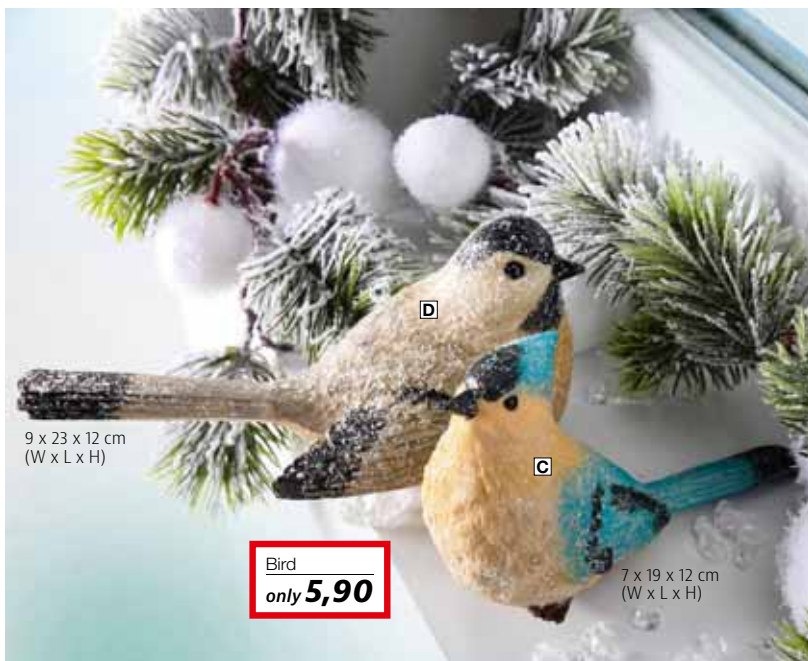

9 x 23 x 12 cm
(W x L x H)

Bird
only 5,90

7 x 19 x 12 cm
(W x L x H)