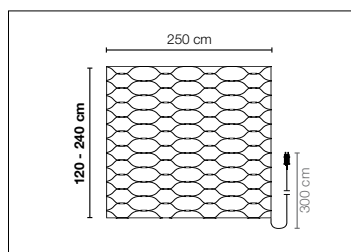

Article no.	Cable colour	price per piece
A 5304.630.740.00	clear	~~45,90~~ 35,95
A 5304.630.757.00	green	~~45,90~~ 35,95
B 5304.630.740.01	clear	~~75,90~~ 59,95
B 5304.630.757.01	green	~~75,90~~ 59,95

for outdoor use, LED warm, Ø 5 mm LED, PVC cable, lead cable 300 cm, IP44 transformer, GS, 24 V, incl. connection cable

INCL. CONNECTION CABLE