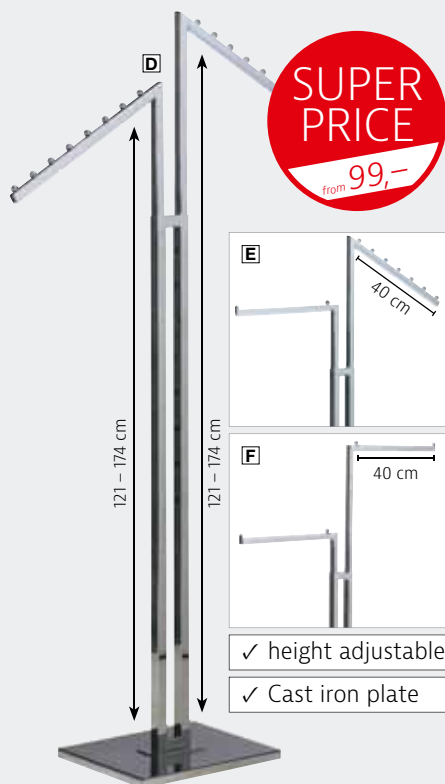

suitable for fig. D - J:

K Extra Hanging arm, length 40 cm, suitable for square cut clothes stand, chrome-plated square cut pipe 20 x 20 mm, price per piece 5304.437.349.00 **15,90**