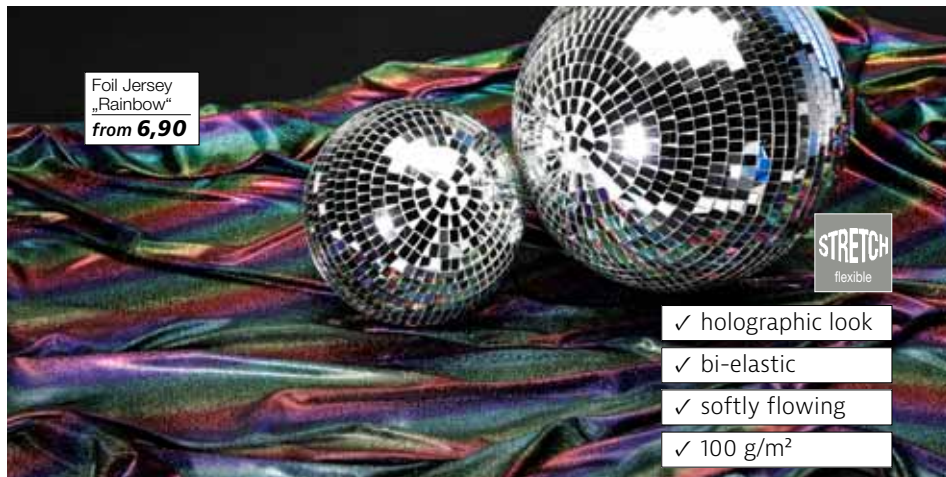

FOIL JERSEY

RAINBOW

width **148 cm**, 100 g/m², 100% polyester, bi-elastic, softly falling foil jersey with a beautiful light effect, metallised surface, price per m

5302.722.421.28 **8,90**
% from **10** meters **7,90**
% from **30** meters **6,90**

Foil Jersey „Rainbow“
from **6,90**

STRETCH
flexible

- ✓ holographic look
- ✓ bi-elastic
- ✓ softly flowing
- ✓ 100 g/m²

FOIL JERSEY

HOLOGRAM

width **140 cm**, 140 g/sqm, 100% polyester, effective bi-elastic foil jersey, coated with hologram dots on one side, price per m

5301.678.148... ~~10,90~~ **8,90**
% from **10** meters ~~9,90~~ **7,90**
% from **30** meters ~~8,90~~ **7,10**

Please complete the order number by adding the appropriate colour number.