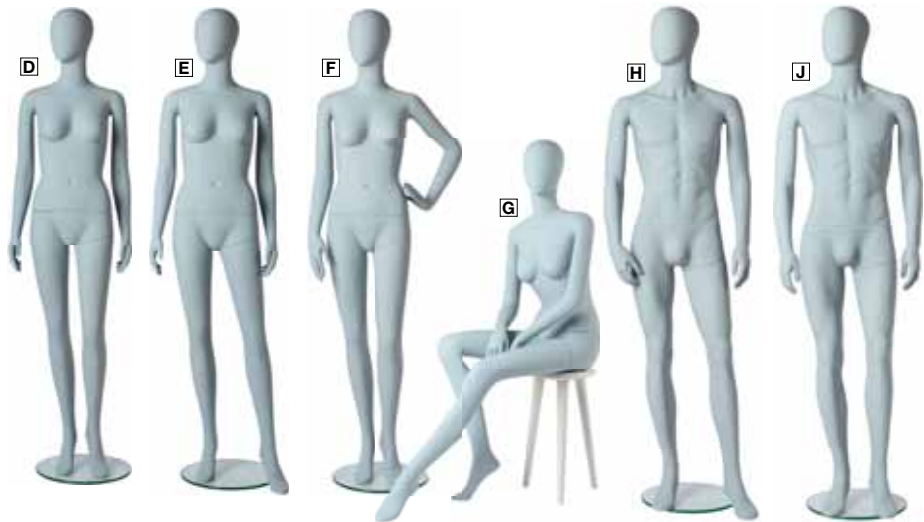

Mannequin „Solid“
from **249,-**

new - now also
in white matt!

SOLID

HAMMER HARD ABS FIGURES

Very robust, light and versatile - this mannequin can do it all. The figure is made of recyclable ABS plastic and thanks to its low net weight it is very easy to handle and thus perfect for frequent change of clothing. The modern matt look and the abstract Egghead design can be adapted to any kind of fashion style. Plastic figures are almost unbreakable and very resistant to scratches and falls.

- ✓ movable magnet head
- ✓ recyclable ABS material
- ✓ extremely robust and impact resistant
- ✓ especially thick

Mannequin „Solid White“, with head, standing straight, the mannequin comes with a chrome-plated calf rod and base plate (35 cm) made of glass. Price per piece.

Female, white matt, size 180 cm, dress size 36, shoe size 39, 10.5 kg, measurements 82/63/87 cm

A standing straight
5301.722.957.00 **269,-**
% from 2 pieces **249,-**

B left leg exposed
5301.722.957.01 **269,-**
% from 2 pieces **249,-**

C Male, left leg exposed, height 187 cm, measurements 96/72/95 cm, dress size 48, shoe size 42, 12.4 kg
5301.722.964.00 **298,-**
% from 2 pieces **279,-**

Mannequin „Solid Grey“, with head, price per piece

Female, grey matt, size 180 cm, dress size 36, shoe size 39, measurements 82/63/87 cm, 10.5 kg

D standing straight
5301.710.886.00 **269,-**
% from 2 pieces **249,-**

E left leg exposed
5301.710.886.01 **269,-**
% from 2 pieces **249,-**

F left hand on the hip
5301.710.886.02 **269,-**
% from 2 pieces **249,-**

G sitting
5301.710.886.03 **298,-**
% from 2 pieces **279,-**

Male, height 187 cm, dress size 48, shoe size 42, measurements 96/72/95 cm, 12.4 kg

H left leg exposed
5301.710.893.00 **298,-**
% from 2 pieces **279,-**

J standing straight
5301.710.893.01 **298,-**
% from 2 pieces **279,-**