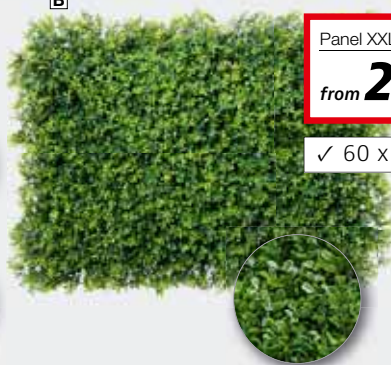

new

A Autumn panel  
dry look

from 129,-

✓ 74 x 50 cm

B

Panel XXL

from 25,90

✓ 60 x 40 cm