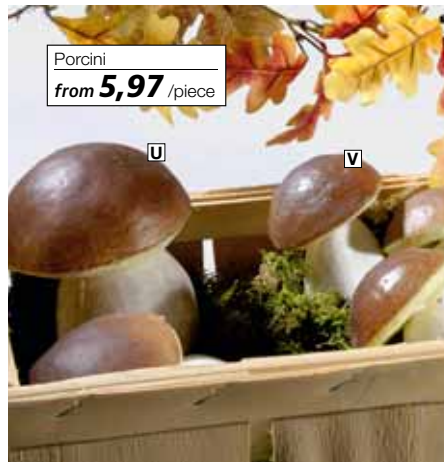

**Porcini**  
 from **5,97** /piece

**QUALITY/PRICE TIP**  
**W Ornamental pumpkins**  
 from **13,90**

**D Roll**  
from **1,73** /piece

**A Croissant**  
from **4,60** /piece

**G Two fried eggs**

**L Cappuccino cup**