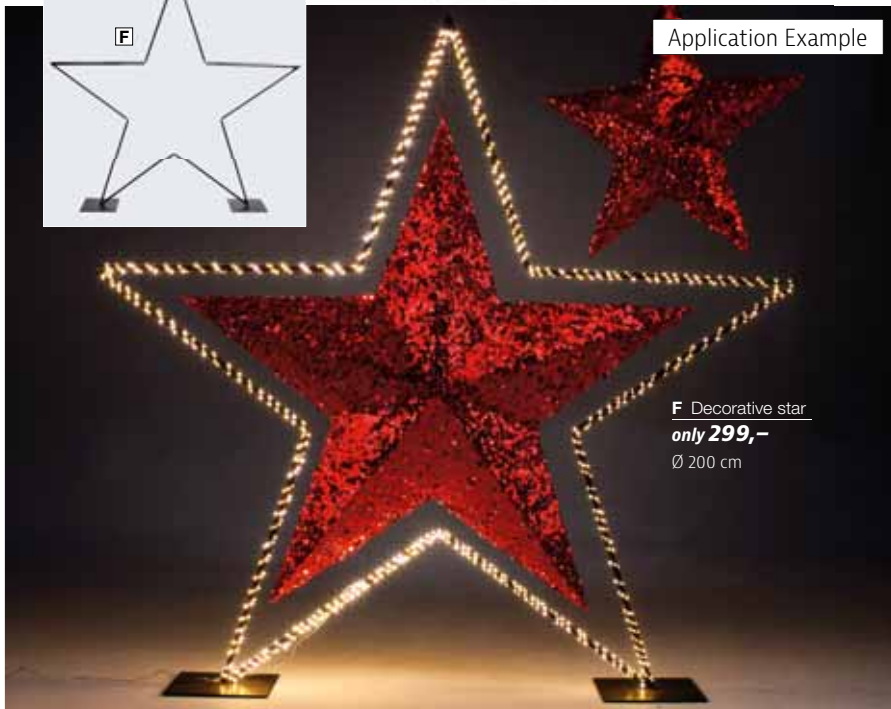

F Decorative star
only 299,-
Ø 200 cm