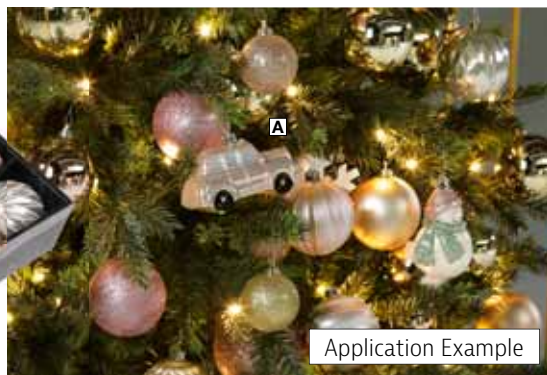

Christmas balls Mix
from **0,40** /piece