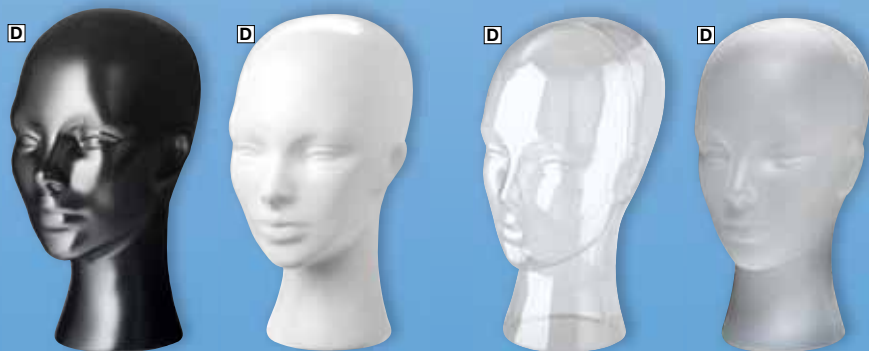

Decorative head  
from **29,90**

height 30 cm

black  
silky matt

white  
silky matt

clear

frosted  
white

Head  
from **8,90**

**SUPER PRICE**  
from **49,90**