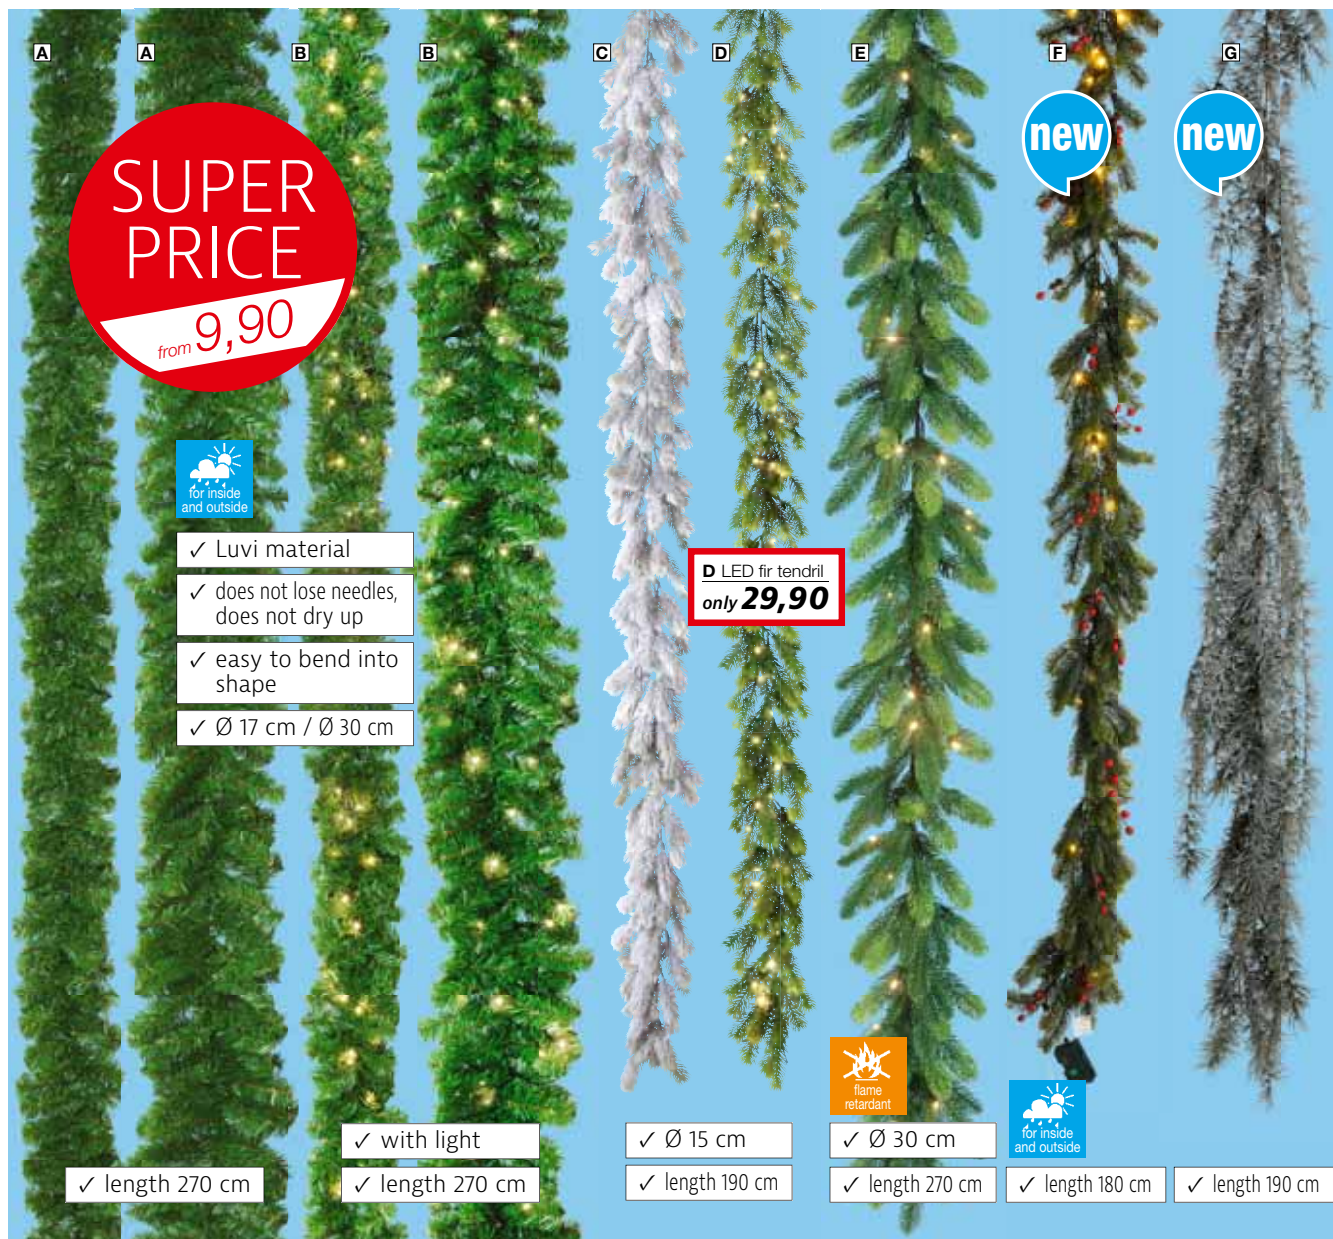

FIR GARLANDS

THREE-DIMENSIONAL FIR GARLANDS

Basic, length 270 cm, for outdoor use, green, 300 tips, branches made of Luvi material, price per piece

A 1.9 kg	5302.700.283.00	Ø 17 cm	~~12,90~~ 9,90
3.6 kg	5304.700.283.01	Ø 30 cm	17,90
B 120 LED, LED warm, lead cable 150 cm, 24 V, IP44 transformer, 8 fold			
5.5 kg, 7 watts	5302.700.306.00	Ø 17 cm	34,90
8.7 kg, 4 watts	5304.700.306.01	Ø 30 cm	39,90

SEMI THREE-DIMENSIONAL FIR GARLANDS

C - F:

beautifully crafted branches with injection-moulded needles made of PE material, freely shapeable and bendable, price per piece

length 190 cm, Ø 15 cm	
C snowy, green/white	5314.680.110.00
D green, with LED, for inside, 50 LED, LED warm, 3 watts, 24 V, IP20 power adapter with contour plug, lead cable 150 cm	5332.680.196.00
	~~45,90~~ 29,90

Ø 30 cm, green

E with LED, IP44 transformer, 0.7 kg, 198 tips, 50 LED, LED warm, PVC cable, lead cable 150 cm, for inside, 31 V, flame retardant, GS	5302.665.575.00	length 270 cm	39,90
F with LED + battery, for outdoor, 35 LED, with red berries, 6h timer with 8 functions, 3x AA batteries not included	5302.723.947.00	length 180 cm	44,95

G Cedar garland, delicate branching, made of plastic, with eyelet for hanging, price per piece
5321.723.077.00 **length 190 cm** **69,—**