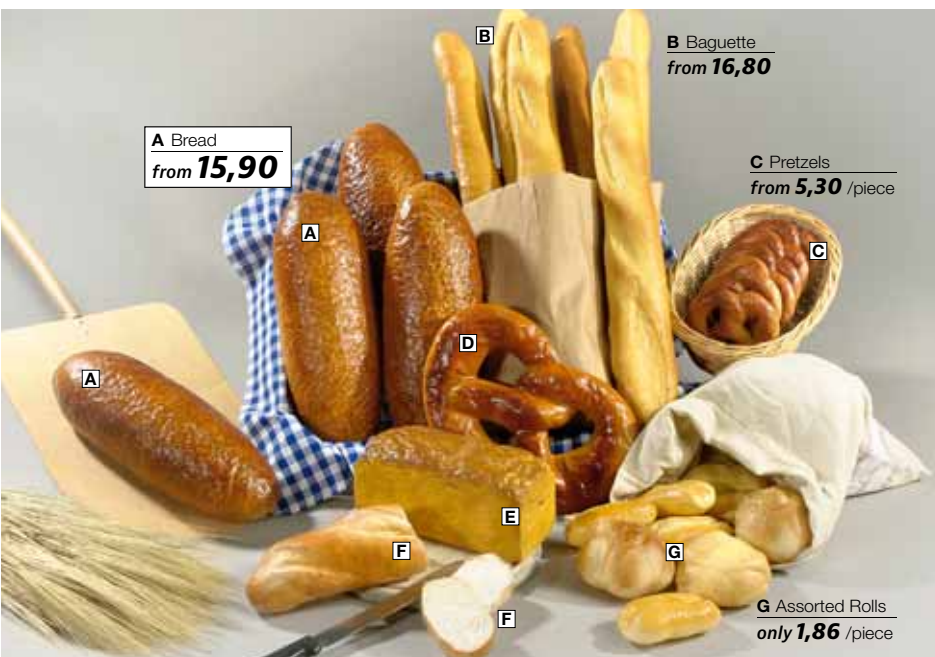

K Baguette Sandwich
from **13,90**

A Bread
from **15,90**

B Baguette
from **16,80**

C Pretzels
from **5,30** /piece