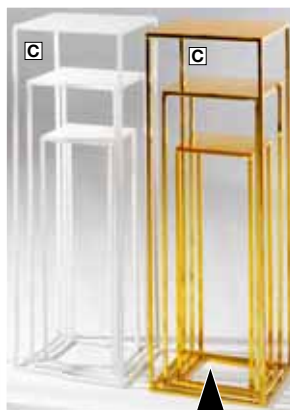

✓ stable 10 mm frame

A Table set
from **109,-**

height 30/35/40/45 cm

C Table set
from **139,-**

height 60/75/90 cm

B Table set
only **79,-**

✓ stable 5 mm frame

These modern designer table sets focus on the contrast between shapes and materials. The minimum thickness of a square frame gives it a simple purity and guarantees plenty of stability. The high-quality coating prevents rust and corrosion and guarantees durability and stability for your construction.

Table set, height 30/35/40/45 cm, seat: 15 x 15, 20 x 20, 25 x 25, 30 x 30 cm, price per 4-piece set

A stable 10 mm square-cut pipe construction made of metal

powder coating

5302.663.588.14 **white** 109,-

5301.663.588.18 **black** 109,-

high-gloss chrome plating

5302.663.588.42 **gold** 145,-

B stable 5 mm square frame construction made of metal

high-gloss chrome plating

5310.663.588.43 **silver** ~~119,-~~ 79,-

C Table set, height 60/75/90 cm, seat: 20 x 20, 25 x 25, 30 x 30 cm, stable 10 mm square-cut pipe construction made of metal,

price per 3-piece set

powder coating

5302.663.601.14 **white** 139,-

5312.663.601.18 **black** 139,-

high-gloss chrome plating

5312.663.601.42 **gold** ~~198,-~~ 169,-

D Metal table, 45 x 45 x 45 cm, stable 10 mm square frame construction made of metal, completely welded (no assembly required),

price per piece

powder coating

5312.708.784.14 **white** 89,-

5312.708.784.18 **black** 89,-

high-gloss chrome plating

5302.708.784.42 **gold** 99,-

✓ high-quality coating

✓ modern design

✓ stable 10 mm frame

.18 black

.42 gold

QUALITY/PRICE

TIP

D Metal table

from **89,-**

45 x 45 x 45 cm

.14 white