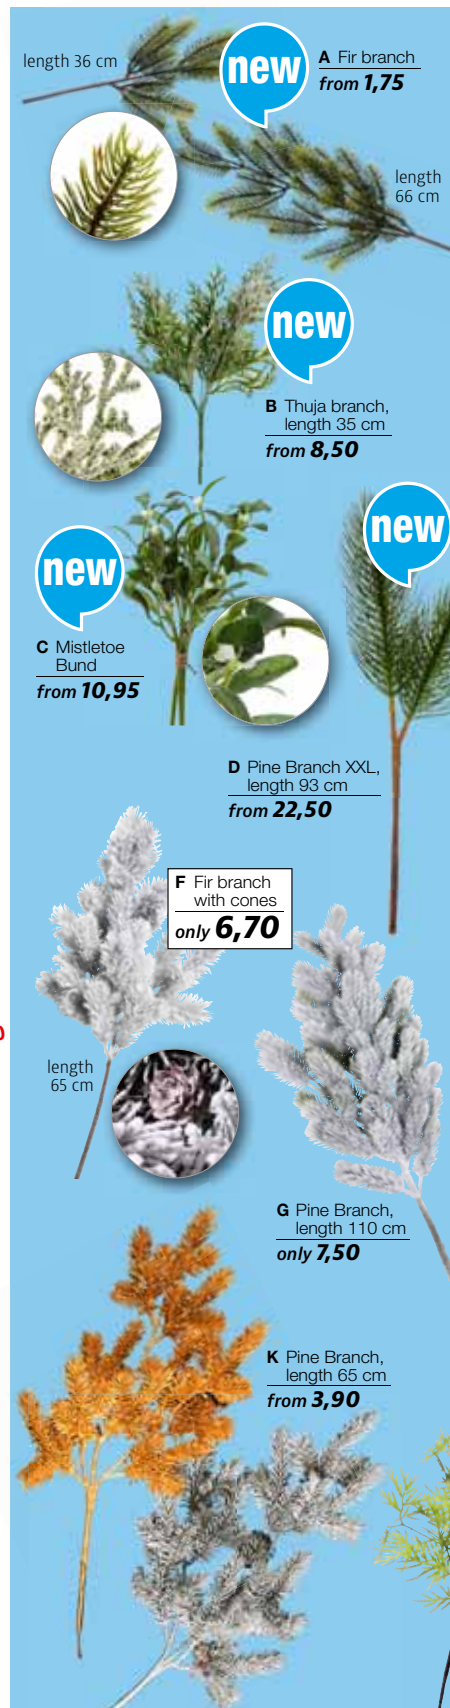

C Mistletoe Bund, white/green, with white berries
5333.723.244.00 33 cm long 11,95
% from 6 pieces 10,95

D Pine Branch XXL, green, large, lifelike needle branch with 13 cm long PE-needles, 2 pcs. branched with 40 cm long wooden optic stem, price per piece
5312.723.305.00 length 93 cm 24,95
% from 6 pieces 22,50

E Pine branch, green
5324.699.396.00 length 135 cm 34,90
% from 6 pieces 29,90

F Fir branch with cones, white, semi three-dimensional, snowy fir branch, with real miniature cones
5301.679.176.14 length 65 cm 6,70

G Pine Branch, white, semi three-dimensional
5311.680.103.01 length 110 cm 7,50

Images H + J: Branches, natural PE branches, price per piece

H Blue spruce branch
5334.490.467.01 length 75 cm 15,90
% from 6 pieces 13,90

J Fir branch with cones
5324.490.467.02 length 65 cm ~~16,90~~ 12,90

K Pine Branch, length 65 cm, width 25 cm, with glitter
5301.698.252.42 gold 7,50 3,90
5301.698.252.43 silver 7,50 3,90

L Thuja branch, length 80 cm, green, price per 2-piece set
5300.630.207.00 (=2,45/pc.) ~~19,90~~ 4,90

new in our portfolio

M Winter Berry Branch, green/red, large artificial branch of bright red berries, large leaves in rich green, bendable stem 50 cm long, price per piece
5324.725.286.00 100 cm long 14,95
% from 6 pieces 12,95