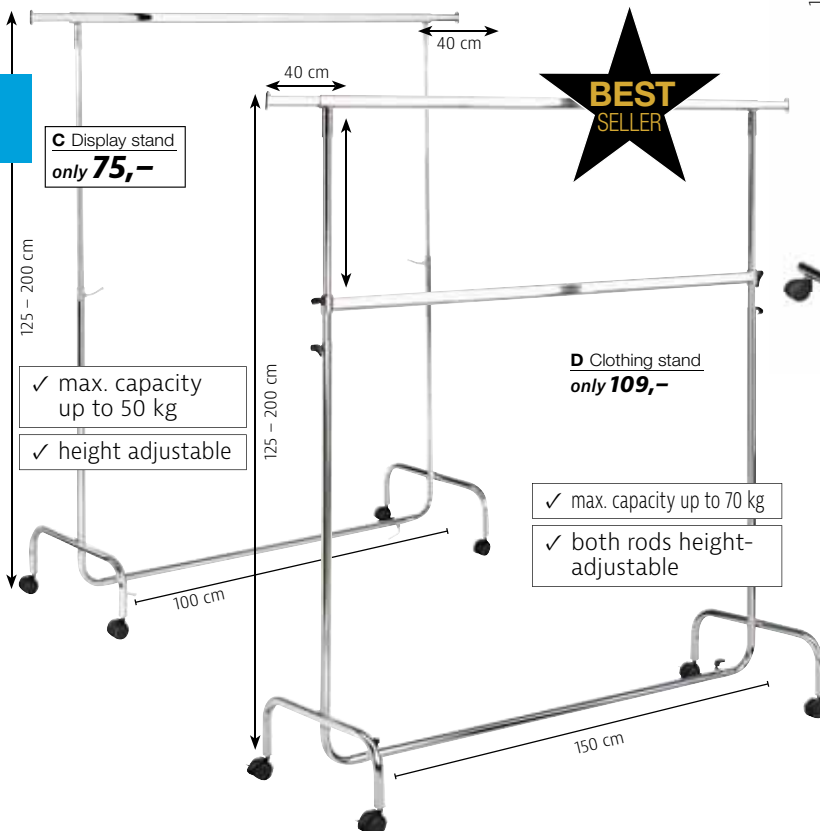

BEST SELLER

C Display stand
only **75,-**

- ✓ max. capacity up to 50 kg
- ✓ height adjustable

D Clothing stand
only **109,-**

- ✓ max. capacity up to 70 kg
- ✓ both rods height-adjustable