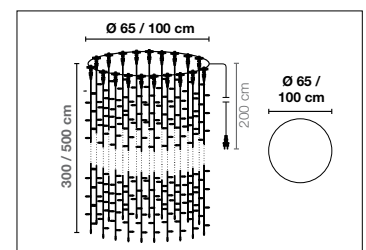

INCL. CONNECTION CABLE