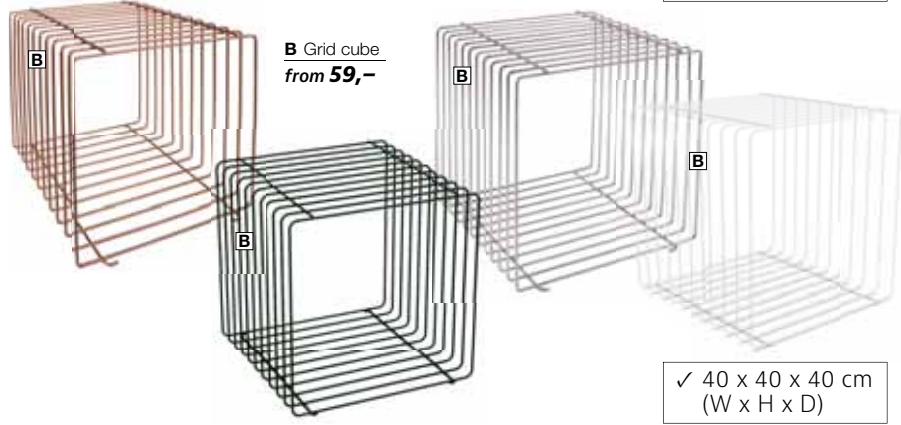

.14 white      .18 black  
 .41 silver      .44 copper

**A** Grid cube  
 from **89,-**

- ✓ in 4 colours
- ✓ in 2 versions

✓ 40 x 60 x 40 cm (W x H x D)

**B** Grid cube  
 from **59,-**

✓ 40 x 40 x 40 cm (W x H x D)