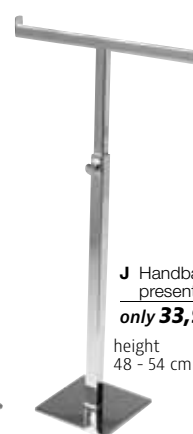

**Accessories stand**  
only **14,90**

**Accessories stand**  
only **65,90**

**G Shoe presenters**  
only **25,90**  
height  
20 - 30 cm

**H Handbag presenter**  
only **32,90**  
height  
32 - 52 cm

**J Handbag presenter**  
only **33,90**  
height  
48 - 54 cm