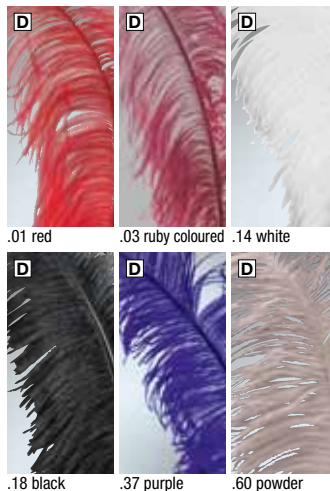

Application Example

A Peacock feathers, length 75 - 90 cm, green/blue, real natural peacock feathers with vibrant colours, exclusive quality, price per pack of 10
5303.494.014.00 (=1,79/pc.) **17,90**
% from 6 packs (=1,49/pc.) **14,90**

B Feather boa, length 180 cm, made of real feathers, 80g, price per piece
5302.539.609.01 **red** **7,50**
5302.539.609.11 **yellow** **7,50**
5302.539.609.14 **white** **7,50**
5302.539.609.18 **black** **7,50**
5302.539.609.33 **pink** **7,50**
5302.539.609.66 **bordeaux** **7,50**
% from 6 pieces **6,50**
5302.539.609.32 **colourful** ~~8,50~~ **7,50**
% from 6 pieces ~~7,50~~ **6,90**

C Feathers, 20 g, approx. 150 pcs, length 6 - 8 cm, natural feathers, dyed, price per pack
5302.492.416.01 **red** (100 g: 32,50) **6,50**
5302.492.416.04 **orange** (100 g: 32,50) **6,50**
5302.492.416.08 **emerald green** (100 g: 32,50) **6,50**
5302.492.416.09 **apple green** (100 g: 32,50) **6,50**
5302.492.416.11 **yellow** (100 g: 32,50) **6,50**
5302.492.416.14 **white** (100 g: 32,50) **6,50**
5302.492.416.18 **black** (100 g: 32,50) **6,50**
5302.492.416.22 **rose** (100 g: 32,50) **6,50**
5302.492.416.33 **pink** (100 g: 32,50) **6,50**
5302.492.416.34 **blue** (100 g: 32,50) **6,50**
% from 6 packs (100 g: 29,50) **5,90**
5300.492.416.86 **lilac** (100 g: 20,-) ~~6,50~~ **4,-**

D Ostrich feather, length 50-60 cm, real feather, coloured, price per piece
5303.554.244.03 **ruby coloured** **7,50**
5303.554.244.14 **white** **7,50**
5313.554.244.18 **black** **7,50**
5303.554.244.60 **powder** **7,50**
% from 6 pieces **6,50**
5300.554.244.01 **red** ~~7,50~~ **2,90**
5300.554.244.37 **purple** ~~7,50~~ **2,90**

D Ostrich feather
from **2,90**