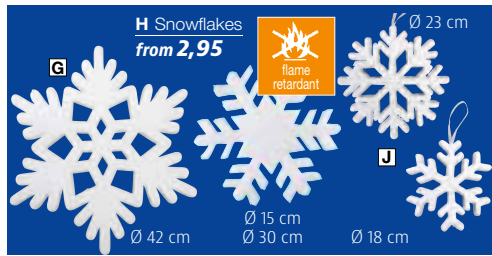

L Ice crystals, Ø 10 - 12 cm, clear and matt, 4 different acrylic shapes, plenty of details and high quality, with loop for hanging, price per 20-piece set
5322.636.438.04 (=1,25/pc.) **24,90**

Snowballs string, cotton wool, white

M length 270 cm
5324.207.720.00 **Ø 4 cm** ~~7,20~~ **4,90**
5324.283.632.00 **Ø 6 cm** ~~11,90~~ **6,90**

N Snowball tendril, white, snow balls in various sizes approx. Ø 1 - 2 cm made of cotton wool on nylon threads, price per piece
5323.676.922.00 **length 135 cm** **6,90**
% from 6 pieces **5,90**

O Ice crystals string, clear/matt, Ø 10 - 12 cm, 4 different shapes, refined design and high-quality, with nylon and loop for hanging, 10 ice crystals made of acrylic with a gap of 11 cm respectively, price per piece
5313.636.445.01 **length 200 cm** **15,90**

Snowflakes string, white, made cotton wool, with glitter, price per piece

P Snowflakes string, Ø 10 cm
5304.644.907.00 **length 150 cm** **5,50**
% from 6 pieces **4,90**

Q Snowflakes string, Ø 14/19 cm
5304.541.893.00 **length 240 cm** ~~16,90~~ **15,90**

Ice crystals string, white, made of plastic, with glitter, price per piece

R Ice crystals chain, Ø 10/18 cm
5304.429.177.00 **length 270 cm** ~~12,90~~ **9,90**

S Ice Crystals chain, Ø 30 and 20 cm
5304.440.769.00 **length 250 cm** ~~19,90~~ **15,90**

T Snow crystals string, Ø 14,5/7 cm, white, made cotton wool, with glitter, price per piece
5304.658.577.00 **length 160 cm** **5,90**
% from 6 pieces **5,50**