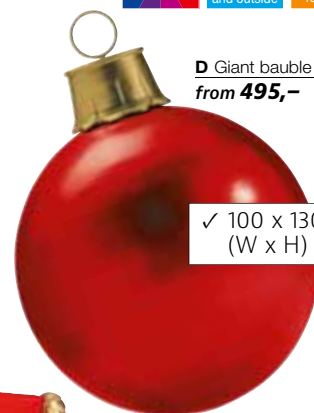

C Stool „Baroque“
from **359,-**
length 85 cm

✓ 100 x 130 cm
(W x H)