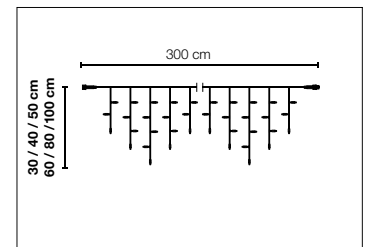

LIGHT CURTAIN AND ICICLE-LIGHT

LED PROFESSIONAL SYSTEM IP67 FOR OUTDOOR USE

Rubber
cable

230V

LED WARM
BLINKING LED COLD

BLINKING LIGHT CURTAIN CAN BE LINKED

A 200 x 150 cm, 300 LED, 20 strands with 15 LED each, LED gap 10 cm, 7 can be linked, 60 W
B 200 x 300 cm, 600 LED, 20 strands with 30 LED each, LED gap 10 cm, 7 can be linked, 60 W

Article no.	Cable colour	price per piece
A 5301.702.560.00	white	89,—
A 5301.702.553.00	black	89,—
B 5302.702.560.01	white	109,—
B 5302.702.553.01	black	109,—

LED warm, 20% of the LEDs flash LED white, LED Ø 5 mm, can be linked up to max. 450 W, rubber cable, protection classification IP67, 230 V, without connection cable

🔌 Order connection cable!

BLINKING ICICLE LIGHT CAN BE LINKED

C 300 x 30/40/50 cm, 114 LED, 30 strands with 3/4/5 LED each, LED gap 10 cm, 75 can be linked, 6 W
D 300 x 60/80/100 cm, 228 LED, 30 strands with 6/8/10 LED each, LED gap 10 cm, 50 can be linked, 9 W

Article no.	Cable colour	price per piece
C 5302.702.546.00	white	39,—
C 5302.702.539.00	black	39,—
D 5302.702.546.01	white	59,—
D 5302.702.539.01	black	59,—

LED warm, 20% of the LEDs flash LED white, LED Ø 5 mm, can be linked up to max. 450 W, rubber cable, protection classification IP67, 230 V, without connection cable

🔌 Order connection cable!