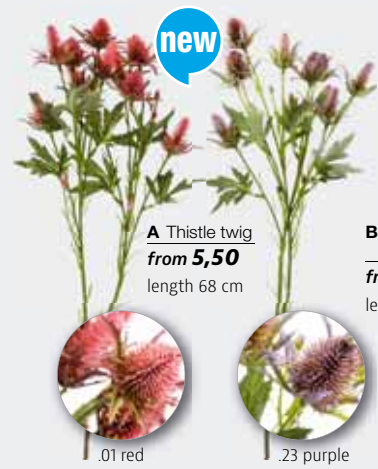

B Marigold flower
from **7,50**
length 63 cm

A Thistle twig
from **5,50**
length 68 cm