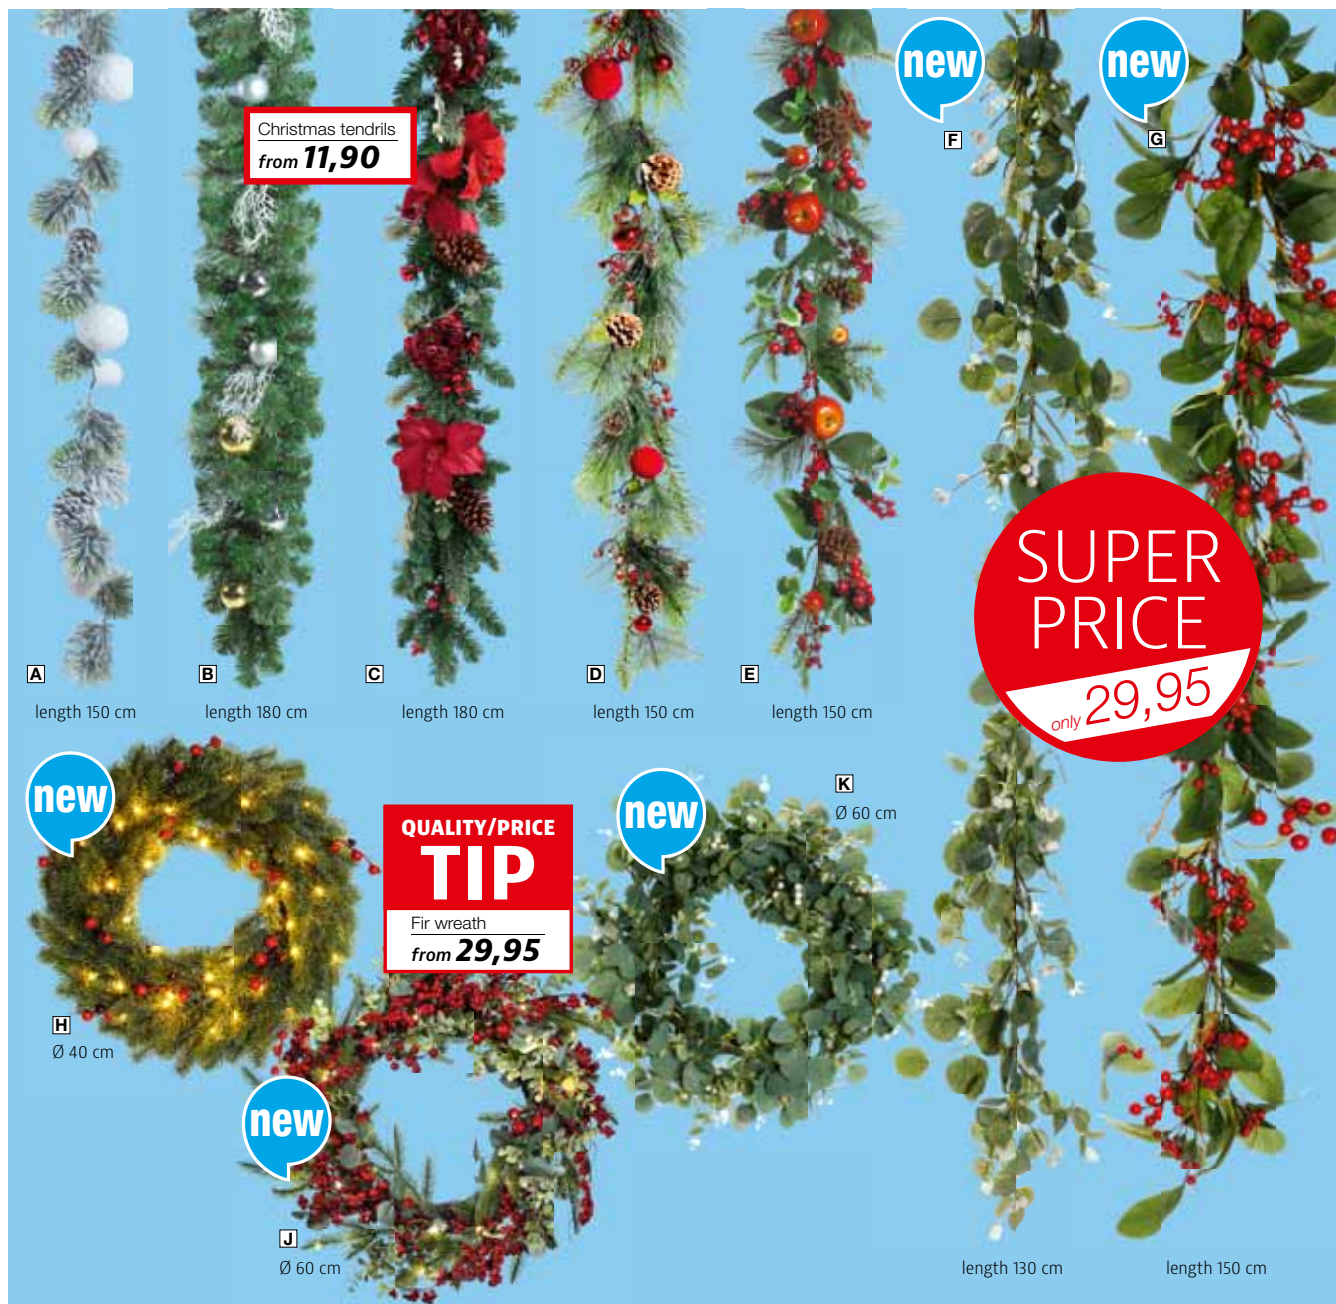

GARLANDS AND WREATHS

Christmas tendrils
from **11,90**

new
F
new
G

SUPER PRICE
only **29,95**

QUALITY/PRICE TIP
Fir wreath
from **29,95**

new

new

A length 150 cm   **B** length 180 cm   **C** length 180 cm   **D** length 150 cm   **E** length 150 cm

H Ø 40 cm   **J** Ø 60 cm   **K** Ø 60 cm

length 130 cm   length 150 cm

Garlands, made of Luvi and PE branches, decorated, price per piece

A Fir garland with snowballs, green/white, with snowballs and cones
5300.699.419.00   length 150 cm   ~~15,90~~ **11,90**

B Christmas garland, green/silver/gold, 100 tips, 1.0 kg, for indoor use, semi three-dimensional, decorated with Christmas elements
5301.699.068.00   length 180 cm   ~~49,90~~ **34,90**

C Christmas garland, green/red, Ø 25 cm, semi three-dimensional, 0,8 kg, with red amaryllis blossoms made of fabric, real cones and red berries made of hard foam
5304.630.238.00   length 180 cm   **49,90**

D Christmas tendril, green/red, bendable fir garland with pine branches, real cones, red berries and balls, made of plastic
5304.714.181.00   length 150 cm   **19,90**

E Christmas tendril, green/red, consisting of branches and leaves, red berries, cones and apples made of hard foam
5302.688.871.00   length 150 cm   ~~54,90~~ **49,90**

new in our portfolio

F Eucalyptus garland, green, with berries and large leaves in lush green
5314.725.262.00   length 130 cm   **29,95**

G Christmas tendril, green/red, with berries and large leaves in lush green
5324.725.293.00   length 150 cm   **29,95**

Wreaths, partly plastic, made of PE and textile, price per piece

H LED Fir Wreath with Battery, green, 49 LED, for indoors and outdoors, with red berries and LED warm lamps. Plastic base with eyelet for hanging. Practical 6h timer with 8 functions. 3x AA batteries not included.
5301.724.289.00   Ø 40 cm   **29,95**

J LED Fir Wreath battery-powered, green/red, 60 LED, for outside, leaves-berries-fir-mix, LED warm, base wreath is made of natural brushwood, 6h-timer with 8 functions, 3x AA batteries not included
5312.723.596.00   Ø 60 cm   **49,95**

K Eucalyptus wreath, green/white, made of artificial plants, base wreath is made of natural material
5314.725.255.00   Ø 60 cm   **39,95**