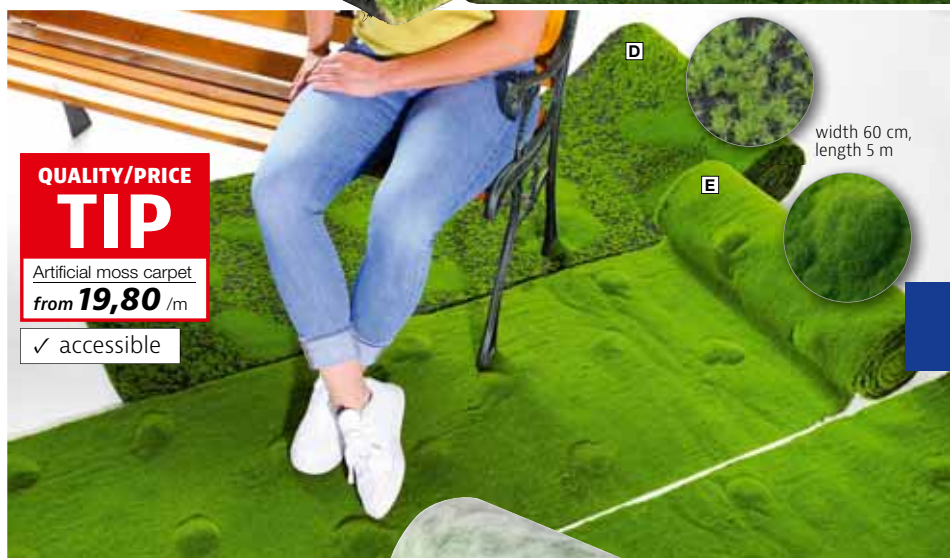

QUALITY/PRICE TIP

Artificial moss carpet
from **19,80** /m

- ✓ accessible

width 60 cm,
length 5 m

METER WARE

F Vivelle grass, width 130 cm, 0.8 cm pile height, surface 135 g/sqm polyethylene, web holder 40 g/sqm polyester fleece, the short-fibre artificial grass is a high-quality replica, that creates a very realistic impression, it is **lightfast**, **washable** at 30 degrees and **can be sewn**, it offers many different design possibilities for shop window decorations, can be used to cover displays or in a theatre/carnival setting, price per m

5303.296.472.00 **green** **17,90**
% from **10** meters **16,90**
% from **30** meters **15,90**

G Artificial grass, width 100 cm, 100% polypropylene, **grass blade height 1 cm**, this artificial grass offers an affordable alternative for **indoor and outdoor use**, artificial turf is used as carpet in exhibition booths, little playgrounds or show rooms as well as roof decoration, price per m

5303.339.117.00 **green** **19,90**
% from **10** meters **17,90**
% from **30** meters **15,95**