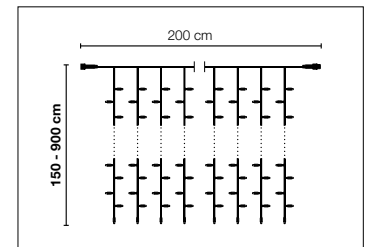

F Connection cable for LED products System IP 67, 3 m, rubber cable with contour plug for outdoor use, 230 V, the LED light components of the IP 67 system are not equipped with any connection cables, the components can not be operated without a connection cable, max. output 450 W, GS, price per piece 5344.699.129.14 **white 7,90**
5344.699.129.18 **black 7,90**

connection cable
add this to your order

more accessories
page 114