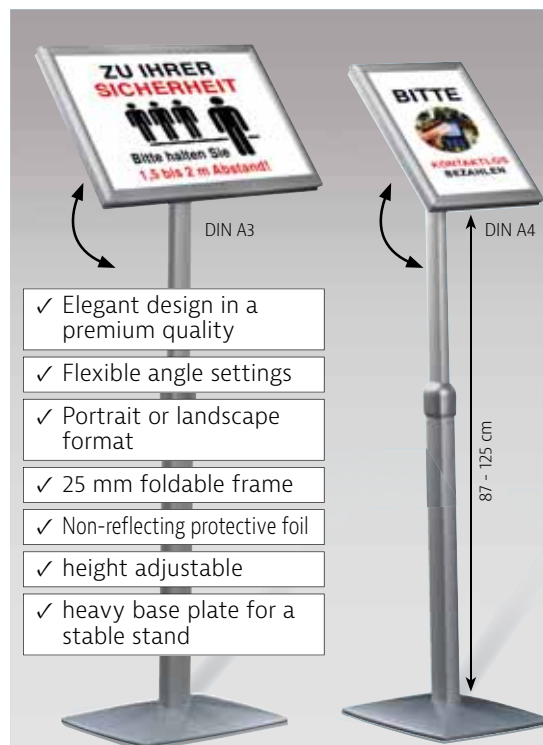

WALL LITERATURE HOLDER

A Info stand „Premium“, silver, height-adjustable 87 - 125 cm. Hygiene and distance rules are communicated effectively and at an ideal height with this elegant sign. This classic information stand offers flexibility through a variably adjustable position of the frame for portrait or landscape format. As a short-term information display or as a permanent signpost - menu board, information design or price labelling for pharmacies, gastronomy, museum, car dealership, trade fair, events, hotel, conferences - a change of motif in seconds is guaranteed thanks to the practical folding frame. The poster stand in premium quality consists of an extremely solid, stable base, an extendable aluminium stand tube and 25 mm snap frame profile with anti-reflective protective film.

5301.508.445.00 **DIN A4 / 5 kg** 129,-
5301.508.445.01 **DIN A3 / 6.5 kg** 155,-

- ✓ Elegant design in a premium quality
- ✓ Flexible angle settings
- ✓ Portrait or landscape format
- ✓ 25 mm foldable frame
- ✓ Non-reflecting protective foil
- ✓ height adjustable
- ✓ heavy base plate for a stable stand

SUPER PRICE
from 129,-