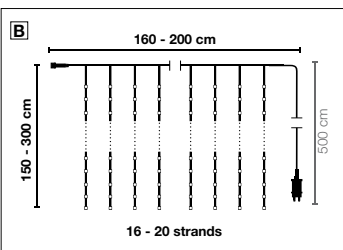

LED WIRE LIGHT CHAIN OUTDOOR AREA

new in our portfolio

A Flashing wire light chain with timer, extremely versatile and imaginative to use - flexible silver wire for individual design. The extremely many and densely seated lamps - 60 micro LEDs per metre - of this light chain reflect in the shimmering, fine silver wire and support a luminously beautiful mood. The bendable wire allows a variety of decoration possibilities indoors as well as outdoors. With this great light wire, you can give free rein to your decoration ideas. Twinkle effect with 8 functions, 3 m supply line, transformer plug, protection class IP44. for outdoor use, LED Ø 2 mm, LED warm, PVC cable, cable clear

5313.725.187.00	length 3 m/189 LED	12,95
5313.725.187.01	length 6 m/378 LED	16,95
5313.725.187.03	length 12 m/756 LED	24,95

new

A Flashing wire light chain with timer
from **12,95**

LED WIRE LIGHT CURTAINS OUTDOOR AREA

B LED wire light curtain, for outdoor use, LED Ø 2 mm, LED warm, lead cable 500 cm, IP 44 transformer, silver, fine, flexible silver wire with bright, integrated LEDs, practically invisible and ideally suited for quick decoration of trees or decorative curtains, clear power cable, transformer plug power supply with contour plug, price per piece

5324.556.958.00	length 240 cm	~~49,90~~ 29,90
5304.556.958.01	length 150 cm	26,90
5304.556.958.02	length 300 cm	34,90

B LED wire light curtain
from **26,90**

✓ length 150/240/300 cm

C Gutter brackets for rope lights, 5 x 2 cm, suitable for rope lights or hoses with a diameter of up to 10 mm, easy installation, price per pack of 24

5303.700.535.00	white (=0,12/pc.)	2,90

D Suction Cups, Ø 3 cm, transparent, price per pack of 12

5303.700.542.00	(=0,33/pc.)	3,90

C Gutter brackets
only **0,12** /piece

D Suction Cups
only **0,33** /piece