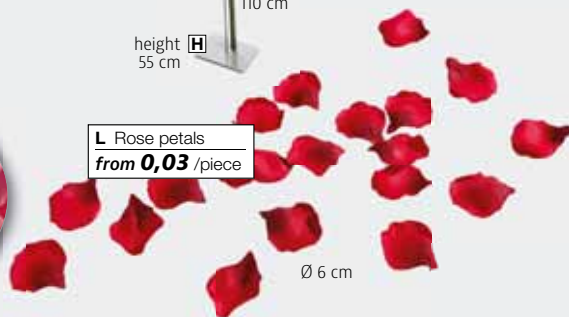

.14 white

.01 red

XL Rose  
from **12,90**

**D** XL Mega rose  
from **19,90**

**F** height 110 cm  
**G** length 120 cm  
**E** 40 x 40 cm  
**H** height 55 cm

**L** Rose petals  
from **0,03** /piece

Ø 6 cm