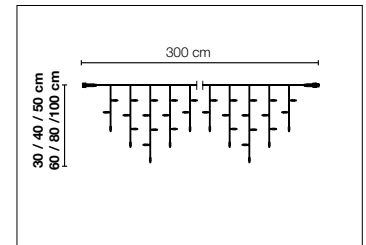

F Connection cable for LED products system IP 20, 1.5 m, PVC cable with Euro flat plug for indoor use, 230 V, the light components of the IP 20 system are not equipped with any connection cables, so the components cannot be operated without a connection cable, max. power output 450 W, price per piece
5334.699.204.00 **clear** **5,90**
5334.699.204.14 **white** **5,90**

connection cable
add this to your order

more accessories
page 114