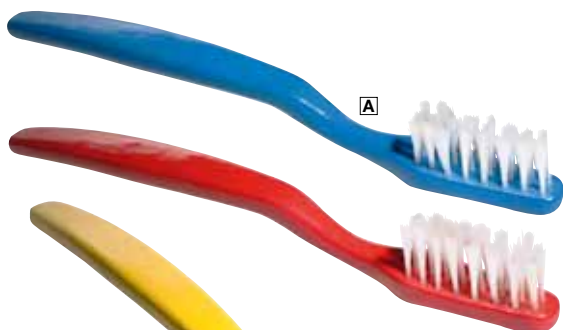

A XXL Toothbrush
from **21,50**

95 x 7 cm (L x W)