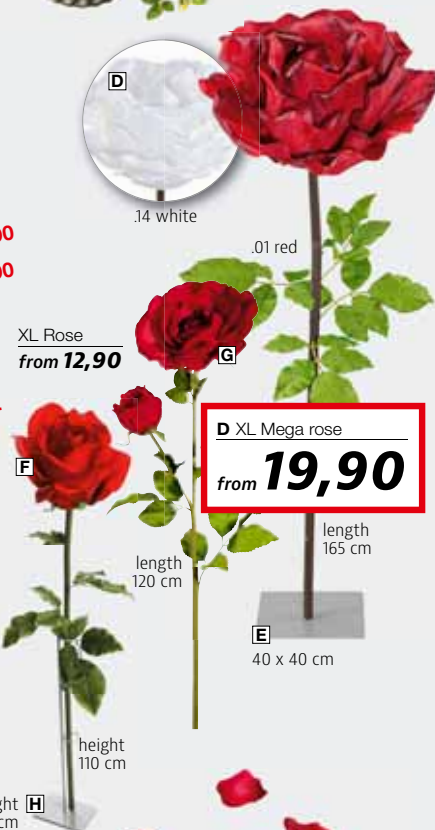

.14 white

.01 red

XL Rose  
from **12,90**

**D** XL Mega rose  
from **19,90**

**F** height 110 cm  
**G** length 120 cm  
**E** 40 x 40 cm  
**H** height 55 cm

**L** Rose petals  
from **0,03** /piece

Ø 6 cm