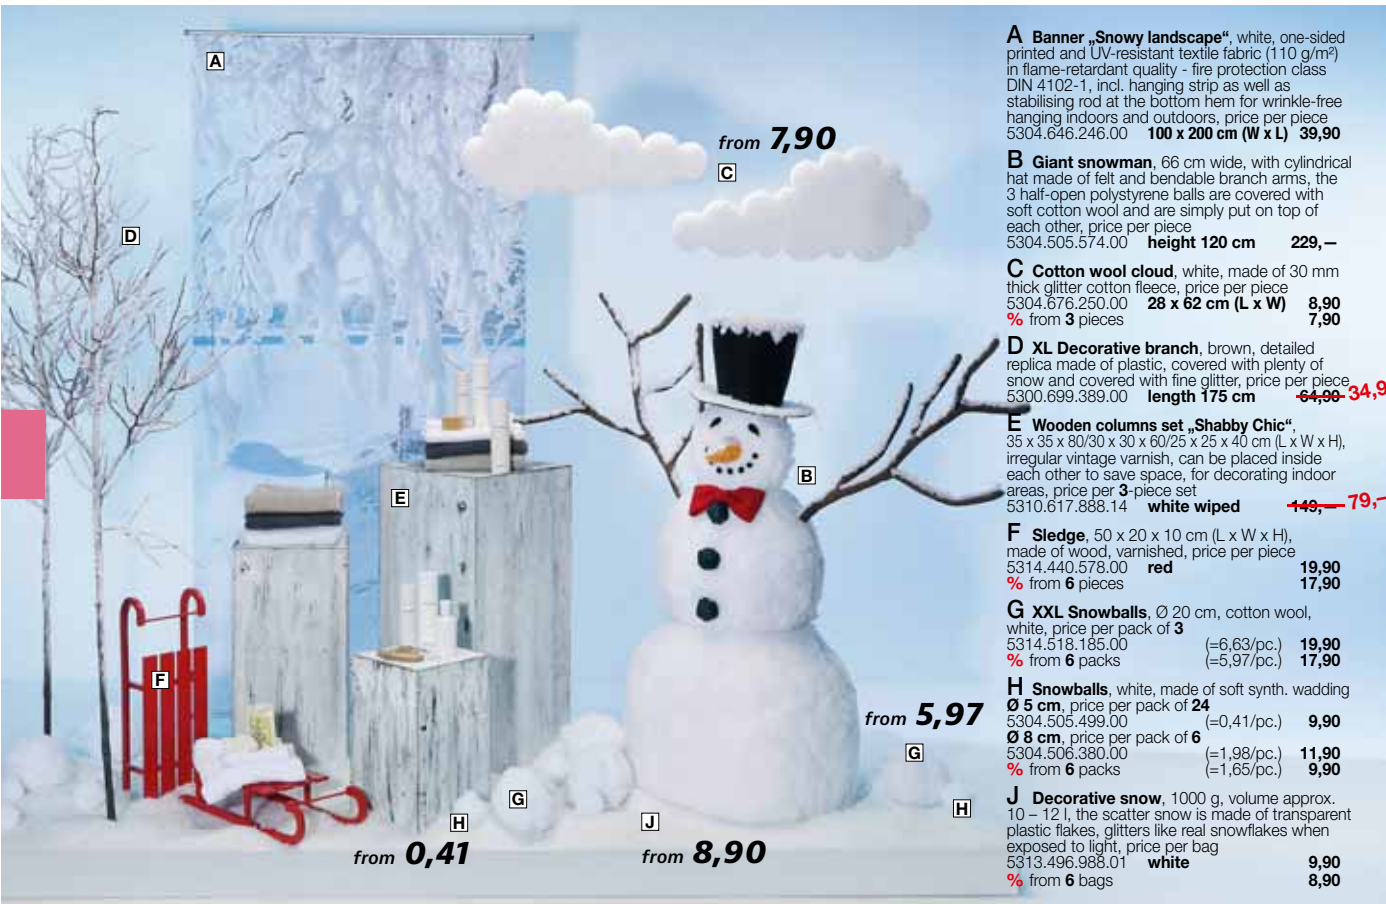

A Banner „Snowy landscape“, white, one-sided printed and UV-resistant textile fabric (110 g/m²) in flame-retardant quality - fire protection class DIN 4102-1, incl. hanging strip as well as stabilising rod at the bottom hem for wrinkle-free hanging indoors and outdoors, price per piece 5304.646.246.00 **100 x 200 cm (W x L) 39,90**

B Giant snowman, 66 cm wide, with cylindrical hat made of felt and bendable branch arms, the 3 half-open polystyrene balls are covered with soft cotton wool and are simply put on top of each other, price per piece 5304.505.574.00 **height 120 cm 229,-**

C Cotton wool cloud, white, made of 30 mm thick glitter cotton fleece, price per piece 5304.676.250.00 **28 x 62 cm (L x W) 8,90**
% from 3 pieces **7,90**

D XL Decorative branch, brown, detailed replica made of plastic, covered with plenty of snow and covered with fine glitter, price per piece 5300.699.389.00 **length 175 cm ~~64,90~~ 34,90**

E Wooden columns set „Shabby Chic“, 35 x 35 x 80/30 x 30 x 60/25 x 25 x 40 cm (L x W x H), irregular vintage varnish, can be placed inside each other to save space, for decorating indoor areas, price per 3-piece set 5310.617.888.14 **white wiped ~~149,-~~ 79,-**

F Sledge, 50 x 20 x 10 cm (L x W x H), made of wood, varnished, price per piece 5314.440.578.00 **red 19,90**
% from 6 pieces **17,90**

G XXL Snowballs, Ø 20 cm, cotton wool, white, price per pack of 3 5314.518.185.00 **19,90**
(=6,63/pc.)
% from 6 packs **17,90**
(=5,97/pc.)

H Snowballs, white, made of soft synth. wadding Ø 5 cm, price per pack of 24 5304.505.499.00 **9,90**
(=0,41/pc.)
Ø 8 cm, price per pack of 6 5304.506.380.00 **11,90**
(=1,98/pc.)
% from 6 packs **9,90**
(=1,65/pc.)

J Decorative snow, 1000 g, volume approx. 10 - 12 l, the scatter snow is made of transparent plastic flakes, glitters like real snowflakes when exposed to light, price per bag 5313.496.988.01 **white 9,90**
% from 6 bags **8,90**