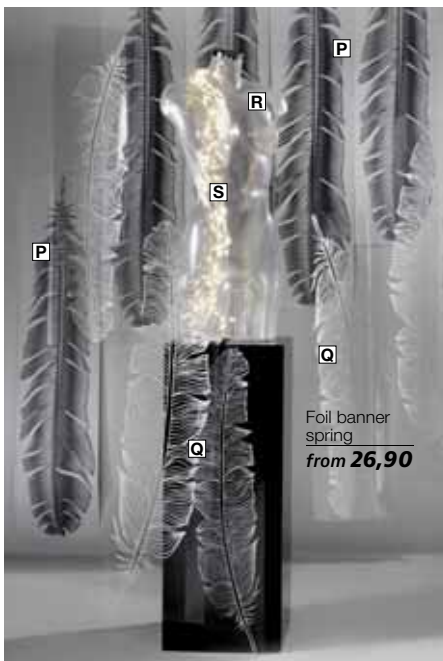

only **6,98**

from **17,95**

LED candles can be found on page 131. >>

Foil banner spring  
from **26,90**

- A Cedar garland**, delicate branching, made of plastic, with eyelet for hanging, price per piece 5311.723.077.00 **length 190 cm 69,-**
- B Battery light „Glow“**, dim. lamp: 6 x 13 cm (W x L), LED warm, 5 LED, lead cable 150 cm, for inside, made of glass, timer function: 6 hours on, 18 hours off, 2x AA batteries (not included) 5302.722.087.00 **transparent 6,95**
- C Antique metal star**, silver, open, flat metal star with sisal loop for hanging  
Ø 21 cm, price per set of 3 pcs 5303.723.176.00 (=4,32/pc.) **12,95**  
Ø 42 cm, price per piece 5303.723.176.01 **11,95**
- D Angel**, silver, from metal in a shiny silver leaf look, with bendable double wings and round base plate.  
5303.723.107.00 **13 x 28 cm/0,25 kg 17,95**  
5301.723.107.01 **20 x 54 cm/0,7 kg 49,95**  
5303.723.107.02 **33 x 91 cm/2,2 kg 99,-**
- E Étagère**, silver, Ø 45/30/25 cm, 3 levels, 3,8 kg, large and heavy aluminium etagere 5312.723.497.00 **height 80 cm 149,-**
- F Eucalyptus wreath**, green/white, semi-plastic, base wreath is made of natural material 5304.725.255.00 **Ø 60 cm 39,95**
- G True eucalyptus bunch Cinerea**, green, approx. 150 g, real, fragrant leafy branches have been preserved in a natural way, do not need water 5323.723.022.25 **length 60 cm 24,95**
- H Eucalyptus garland**, green, flexible bendable, with berries and large leaves in lush green 5304.725.262.00 **length 130 cm 29,95**
- J Decorative branch Hawthorn**, blanc, width 50 cm, deceptively real-looking, wood look with noble shiny metallic lacquer, trunk approx. 22 mm Ø 5302.724.142.14 **length 113 cm 29,95**