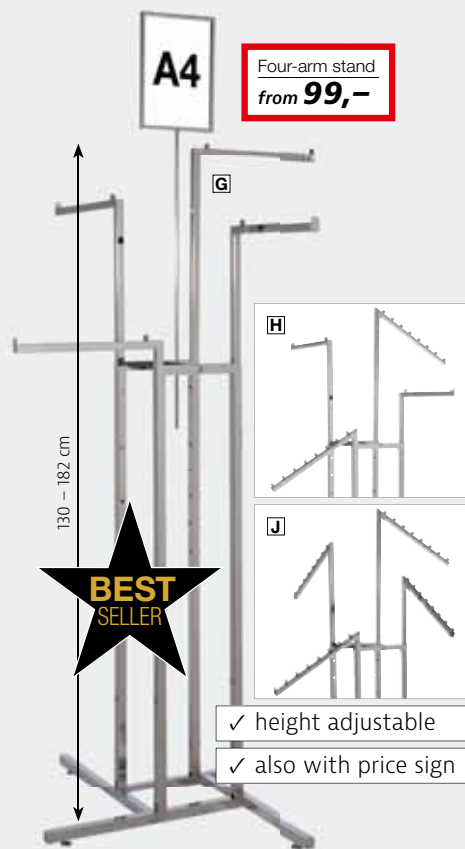

suitable for fig. D - J:

K Extra Hanging arm, length 40 cm, suitable for square cut clothes stand, chrome-plated square cut pipe 20 x 20 mm, price per piece 5304.437.349.00 **15,90**