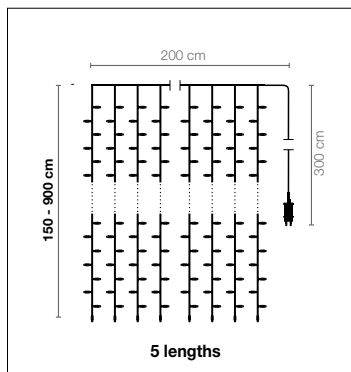

Article no.	Length	Width	Strands No.	LED per strand	Output	price per piece
A 5304.630.733.00	150 cm	200 cm	20	20	9 watts	~~69,90~~ 29,90
A 5304.630.733.20	300 cm	200 cm	20	25	9 watts	~~89,-~~ 45,-
A 5304.630.733.40	500 cm	200 cm	20	45	9 watts	~~149,90~~ 69,90
A 5304.630.733.70	700 cm	200 cm	20	58	9 watts	~~89,90~~ 59,90
A 5304.630.733.90	900 cm	200 cm	20	75	9 watts	~~229,-~~ 99,-

for outside, LED warm, 5 mm LED Ø, white PVC cable, supply line 300 cm, IP44 transformer, GS, 24V, incl. connection cable

INCL. CONNECTION CABLE