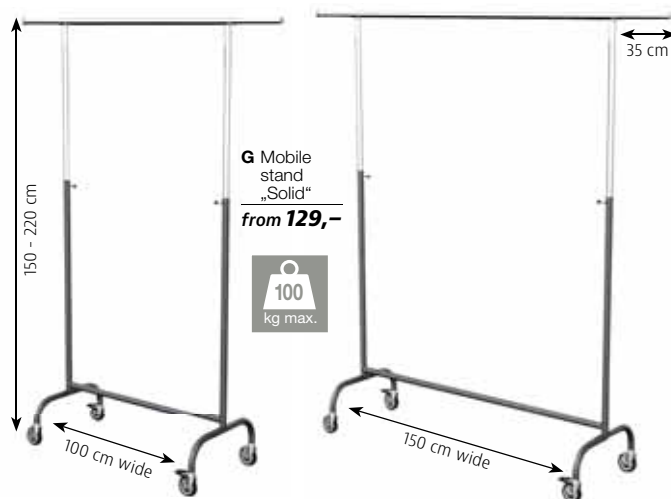

SHOP INTERIOR

A Roller stand „Massive“, height-adjustable 150 - 220 cm, 165 x 57 cm (W x D), max. load up to 100 kg, 8,5 kg, laterally extendable additional bars 35 cm long, round tube supporting bar, durable construction made of chromed metal, large diagonally braked 8 cm rubber swivel castors for outdoor use, delivery time approx. 6 weeks, price per piece

5301.720.267.18	anthrazit	129,-
5301.720.267.44	copper	129,-
5301.720.267.42	gold	139,-

Wooden coat hanger, black, straight form, shaped hanger with brass hook, solid beech wood, varnished, price per piece

B Coat hanger with notches, straight form
5301.717.861.00 **length 44 cm** **3,30**
% from 25 pieces **2,95**

C Clothes hanger, straight form
5301.717.861.01 **length 44 cm** **6,99**
% from 25 pieces **6,30**

D Clothes hanger with bar, straight form
5301.717.861.02 **length 44 cm** **7,99**
% from 25 pieces **7,40**

E Clamp hanger
5301.717.861.03 **length 40 cm** **4,55**
% from 25 pieces **3,99**

G Mobile stand „Solid“, height-adjustable 150 - 220 cm, max. load up to 100 kg, 8,5 kg, anthrazit, laterally extendable additional rods 35 cm long, round tube supporting rod, durable construction made of chromed metal, large diagonally braked 8 cm rubber swivel castors for outdoor use, price per piece

5301.719.346.00	100 cm wide	129,-
5302.719.346.01	150 cm wide	139,-

H Mobile stand „Fix“, 50 x 153 cm (w x h), fixed height, max. load up to 60 kg, anthrazit, robust textile stand at fixed height, made of 35 mm lacquered round tube, carrying bar with chrome-plated plate to protect against scratches, 60 mm Ø plastic castors, made of lacquered iron, price per piece

5301.720.274.00	60 cm wide	129,-
5301.720.274.01	100 cm wide	139,-
5301.720.274.02	120 cm wide	145,-