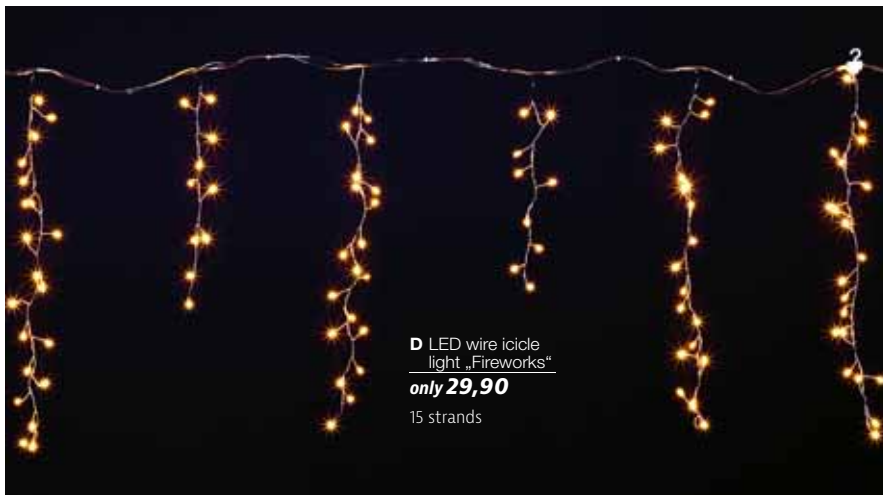

44,95

5301.723.916.43

silver

44,95

**C** LED wire light bundle  
from **19,90**

length 100/190 cm

length 200 cm

**D** LED wire icicle  
light „Fireworks“  
only **29,90**  
15 strands