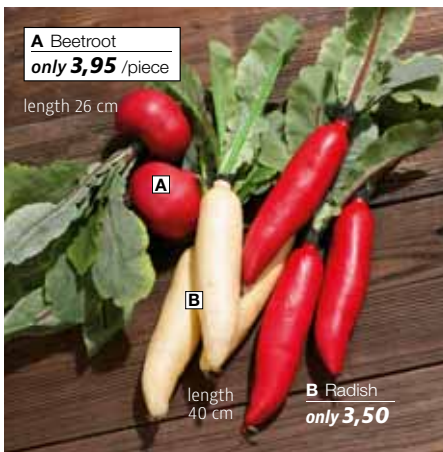

A Beetroot, length 26 cm, Ø 10 cm, red/green, made of hard foam, price per pack of 2
5302.626.989.00 ~~11,90~~ **7,90**

B Radish, length 40 cm, Ø 5.5 cm, made of hard foam, price per piece
5302.626.996.14 **white** ~~5,50~~ **3,50**
5302.626.996.01 **red** ~~5,50~~ **3,50**

C Potato, 10 x 8 cm (L x W), brown, made of hard foam, price per pack of 5
5304.619.554.00 (=1,98/pc.) **9,90**
% from 3 packs (=1,78/pc.) **8,90**

D Cabbage, Ø 13 cm, made of soft plastic, price per piece
5302.689.007.00 **White cabbage** ~~6,90~~ **5,90**
5301.689.014.00 **Red cabbage** ~~6,90~~ **5,90**

E Cabbage, Ø 19 cm, made of soft plastic, price per piece
5302.626.774.09 **White cabbage** ~~19,90~~ **12,90**
5301.626.774.23 **Red cabbage** ~~19,90~~ **12,90**

F Mushrooms, length 7 - 10 cm, brown, made of PU foam, price per pack of 3
5312.619.509.00 (=2,63/pc.) ~~11,50~~ **7,90**

G Oyster mushroom, brown, made of PU foam, price per piece
5302.619.547.00 **18 x 12 cm** **12,90**

H Mushroom slices, length 4 cm, plastic, price per pack of 12
5300.701.631.00 **brown** (=1,41/pc.) ~~20,90~~ **16,90**

J Aubergine, length 18 cm, Ø 5.5 cm, lilac, made of hard foam, price per pack of 3
5302.644.631.23 (=2,30/pc.) **6,90**

K Green beans, length 6 cm, plastic, per pack of 10 pieces
5300.701.679.00 (=0,99/pc.) ~~16,90~~ **9,90**

L Sugar snaps, plastic, price per pack of 24
5301.661.010.00 **green** (=0,25/pc.) ~~9,90~~ **5,90**

M Peas, made of plastic, price per 500 g pack
5300.701.273.00 **green** (1 kg: 39,80) ~~29,90~~ **19,90**

N Onion half, red, made of plastic, price per piece
5310.701.662.00 **Ø 7 cm** ~~12,90~~ **6,90**