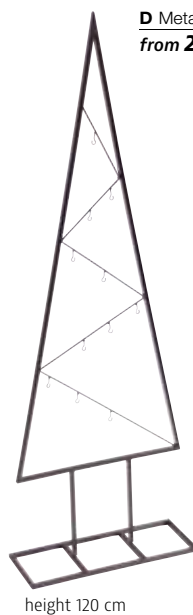

Application Example

**D**

**D** Metal tree  
from **23,90**

height 120 cm

height 150 cm