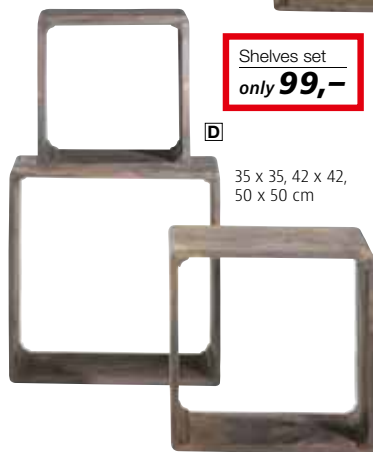

35 x 35, 42 x 42,
50 x 50 cm