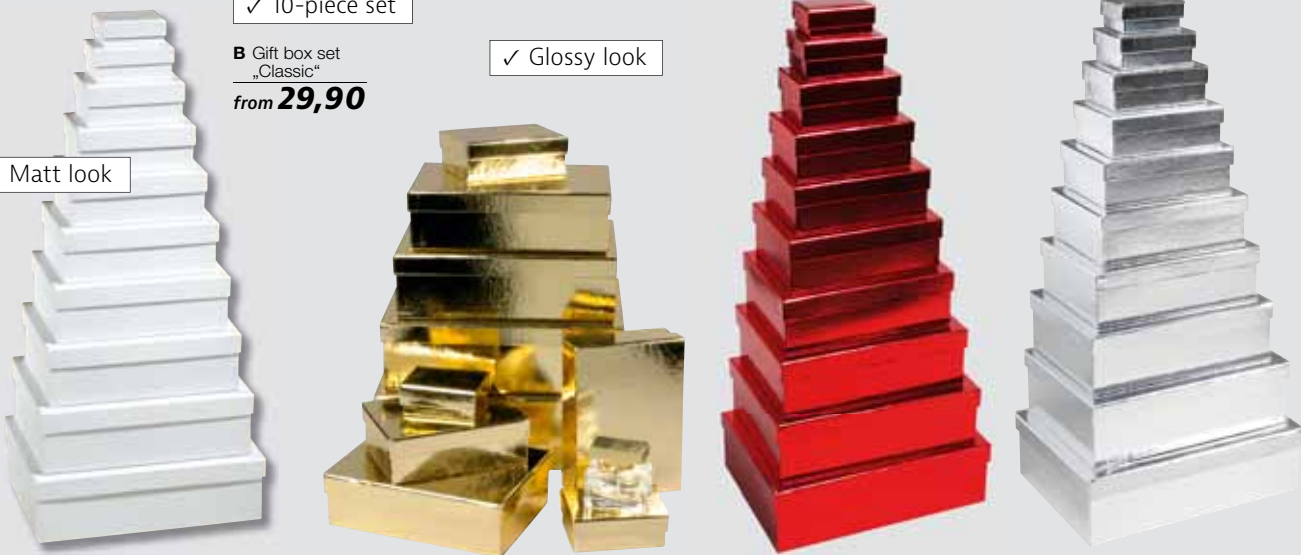

Gift box set „Classic“, stable

B Rectangle, 6,5 x 3,5 x 8,5 to 22 x 9,5 x 31 cm (W x H x L), price per 10-piece set.

matt finish
5304.456.821.14 **white** (=2,99/pc.) **29,90**
 shiny metallic finish
5304.456.821.01 **red** (=3,60/pc.) **35,95**
5304.456.821.42 **gold** (=3,60/pc.) **35,95**
5304.456.821.43 **silver** (=3,60/pc.) **35,95**

C Cube, 18 x 18 x 18 to 27 x 27 x 27 cm (L x W x H), price per 4-piece set

matt finish
5322.456.838.14 (=6,23/pc.) ~~35,90~~ **24,90**
 shiny metallic finish
5302.456.838.43 **silver** (=6,23/pc.) ~~35,90~~ **24,90**
5324.456.838.01 **red** (=8,99/pc.) **35,95**
5304.456.838.42 **gold** (=8,99/pc.) **35,95**

✓ 10-piece set

B Gift box set „Classic“
from **29,90**

✓ Glossy look

✓ Matt look