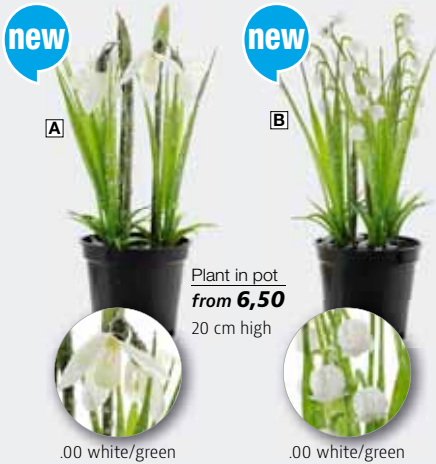

new

new

A Plant in pot, from **6,50**, 20 cm high
.00 white/green

B Plant in pot, from **6,50**, 20 cm high
.00 white/green

Plant in pot, 20 cm high, white/green, pretty frosted winter bloomer, artificial plant in small plastic pot (6 x 7 cm) price per piece

A Snowdrops
5332.723.541.00 **6,95**
% from 6 pieces **6,50**

B Lily of the Valley
5322.723.190.00 **6,95**
% from 6 pieces **6,50**

C Juego de flores de amapola, 18 cm high, white/green, Artificial frosted snowdrops, lilies of the valley and pearl hyacinths in a glass (5 x 6,5 cm), with artificial snow and iron wire for hanging, price per 24pcs. set 5322.723.206.00 (5,79/pc.) **139,-**

D Christmas rose with jute bale, 25 cm high, artificial plant with delicate mica and partly opened as well as closed flowers and green leaves, with ball, price per piece 5342.723.527.00 **7,95 white/green 5322.723.534.00 **7,95** red/green % from 6 pieces **7,50****

E Mistletoe Bund, white/green, artificial bundled mistletoe branches with white berries, price per piece 5343.723.244.00 **33 cm long 11,95 % from 6 pieces **10,95****

F Snowy rose, 31 cm long, 11 cm Ø, filled rose flower head with imitation snow, artificial flower with bendable plastic stem, price per piece 5323.723.237.01 **7,95 red 5323.723.237.02 **7,95** orange 5343.723.237.60 **7,95** white % from 6 pieces **7,50****

G rosé, nacre, very realistic decorative rose with buds and leaves made of plastic and fabric, with ice, price per piece 5300.715.256.00 **length 48 cm ~~7,90~~ 5,50**

H Thuja branch, green, deceptively real looking PE twig with practical 10 cm long stick, with snow and glitter effect for a frosty look, approx. 15 cm wide, price per piece 5383.723.503.00 **length 35 cm 8,95 % from 6 pieces **8,50****

J Dill branch snowed, white, beautiful, snowy artificial branch, bendable, price per piece 5311.723.275.00 **length 77 cm 9,95 % from 6 pieces **9,50****

K Thistle snowed, white, beautiful, snowy artificial branch, bendable, price per piece 5313.723.268.00 **length 74 cm 7,95 % from 6 pieces **7,50****

L Decorative branch Cotton, white/grey, very realistic decorative branch with cotton-style seed pods, made of plastic, icy, price per piece 5330.715.126.00 **length 74 cm ~~7,90~~ 6,90**

M Decorative branch Clematis, white/green, beautiful, realistic-looking Clematis branch, made of plastic, icy, price per piece 5330.715.799.00 **length 87 cm ~~10,90~~ 6,90**

N Autumn branch Dill, white/grey, very realistic decorative branch with blossoms in an icy dried flower design, made of plastic, price per piece 5322.715.119.00 **length 67 cm ~~7,90~~ 6,90**