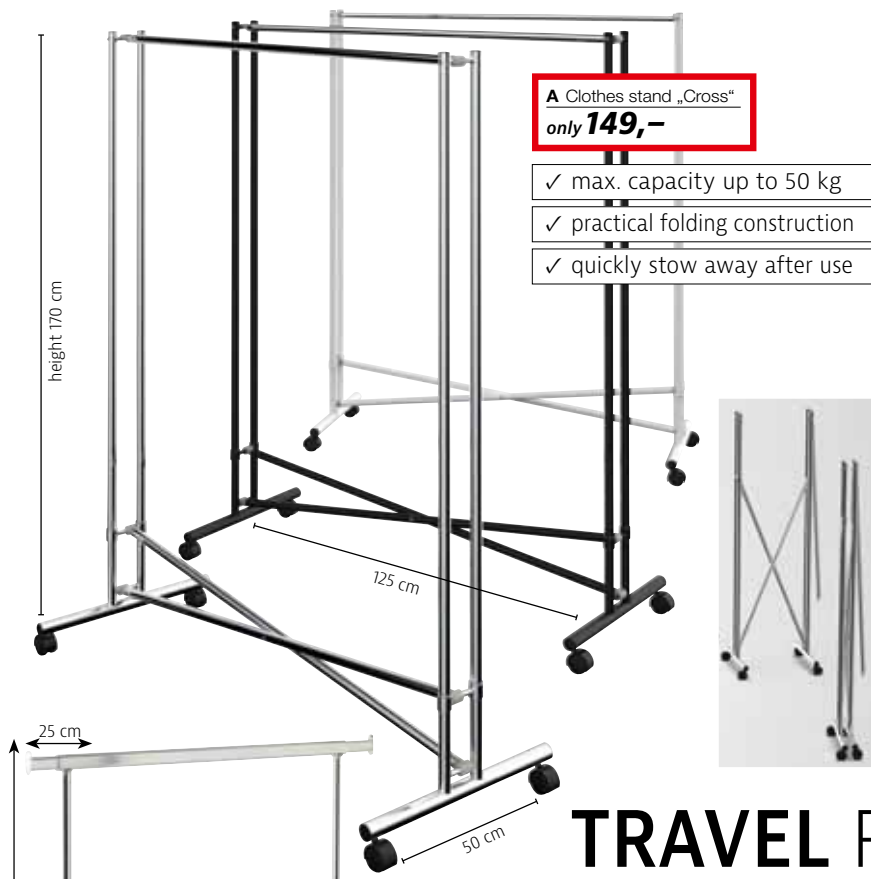

A Clothes stand „Cross“
only **149,-**

- ✓ max. capacity up to 50 kg
- ✓ practical folding construction
- ✓ quickly stow away after use

Mobile and flexible - foldable stands are the ideal travel companion for transporting clothing collections. Extendable side rod for extra space. The very sturdy steerable wheels easily handle uneven ground. Can be folded to save space for transportation.

A Clothes stand „Cross“, fixed height, height 170 cm, 125 x 50 cm (W x D), max. capacity up to 50 kg, 9,5 kg, foldable clothes stand with a fixed height and chrome-plated clothes rail, the stand can be easily folded vertically and stored thanks to its practical cross-folding mechanism, plastic wheels Ø 50 mm, price per piece
5312.686.433.14 **white varnished** ~~139,-~~ **149,-**
5312.686.433.18 **black varnished** ~~139,-~~ **149,-**
5312.686.433.41 **silver chrome-plated** ~~139,-~~ **149,-**