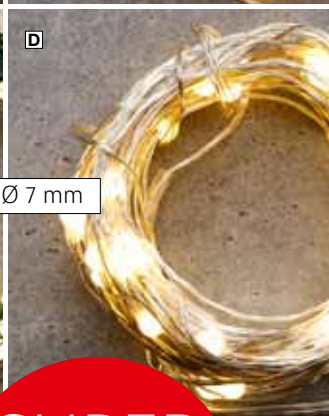

**C LED wire  
string light**  
from **12,90**

✓ 2 lengths

**LED wire rope light**  
from **7,90**

✓ LED Ø 7 mm