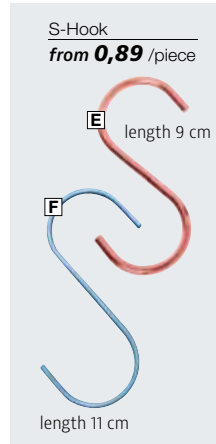

E length 9 cm