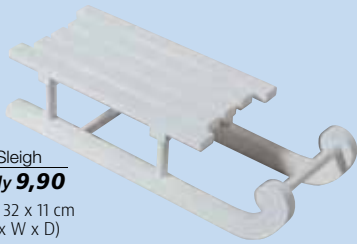

N Sleigh
only **9,90**
8 x 32 x 11 cm
(H x W x D)