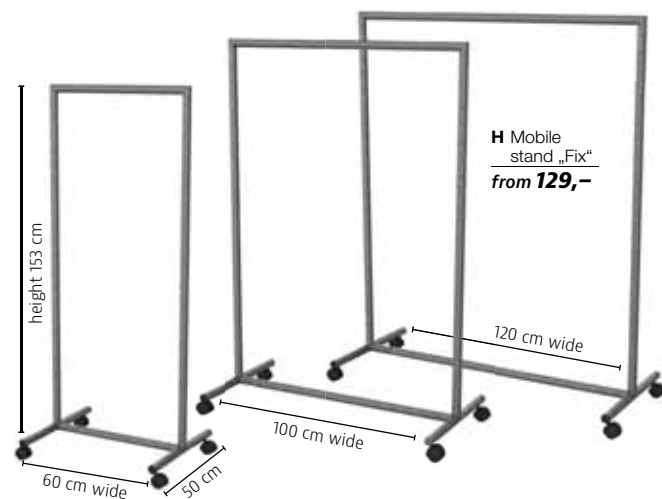

SHOP INTERIOR

A Roller stand „Massive“, height-adjustable 150 - 220 cm, 165 x 57 cm (W x D), max. load up to 100 kg, 8,5 kg, laterally extendable additional bars 35 cm long, round tube supporting bar, durable construction made of chromed metal, large diagonally braked 8 cm rubber swivel castors for outdoor use, delivery time approx. 6 weeks, price per piece

5301.720.267.18	anthrazit	129,-
5301.720.267.44	copper	129,-
5301.720.267.42	gold	139,-

Wooden coat hanger, black, straight form, shaped hanger with brass hook, solid beech wood, varnished, price per piece

B Coat hanger with notches, straight form
5301.717.861.00 **length 44 cm** **3,30**
% from 25 pieces **2,95**

C Clothes hanger, straight form
5301.717.861.01 **length 44 cm** **6,99**
% from 25 pieces **6,30**

D Clothes hanger with bar, straight form
5301.717.861.02 **length 44 cm** **7,99**
% from 25 pieces **7,40**

E Clamp hanger
5301.717.861.03 **length 40 cm** **4,55**
% from 25 pieces **3,99**

G Mobile stand „Solid“, height-adjustable 150 - 220 cm, max. load up to 100 kg, 8,5 kg, anthrazit, laterally extendable additional rods 35 cm long, round tube supporting rod, durable construction made of chromed metal, large diagonally braked 8 cm rubber swivel castors for outdoor use, price per piece

5301.719.346.00	100 cm wide	129,-
5302.719.346.01	150 cm wide	139,-

H Mobile stand „Fix“, 50 x 153 cm (w x h), fixed height, max. load up to 60 kg, anthrazit, robust textile stand at fixed height, made of 35 mm lacquered round tube, carrying bar with chrome-plated plate to protect against scratches, 60 mm Ø plastic castors, made of lacquered iron, price per piece

5301.720.274.00	60 cm wide	129,-
5301.720.274.01	100 cm wide	139,-
5301.720.274.02	120 cm wide	145,-