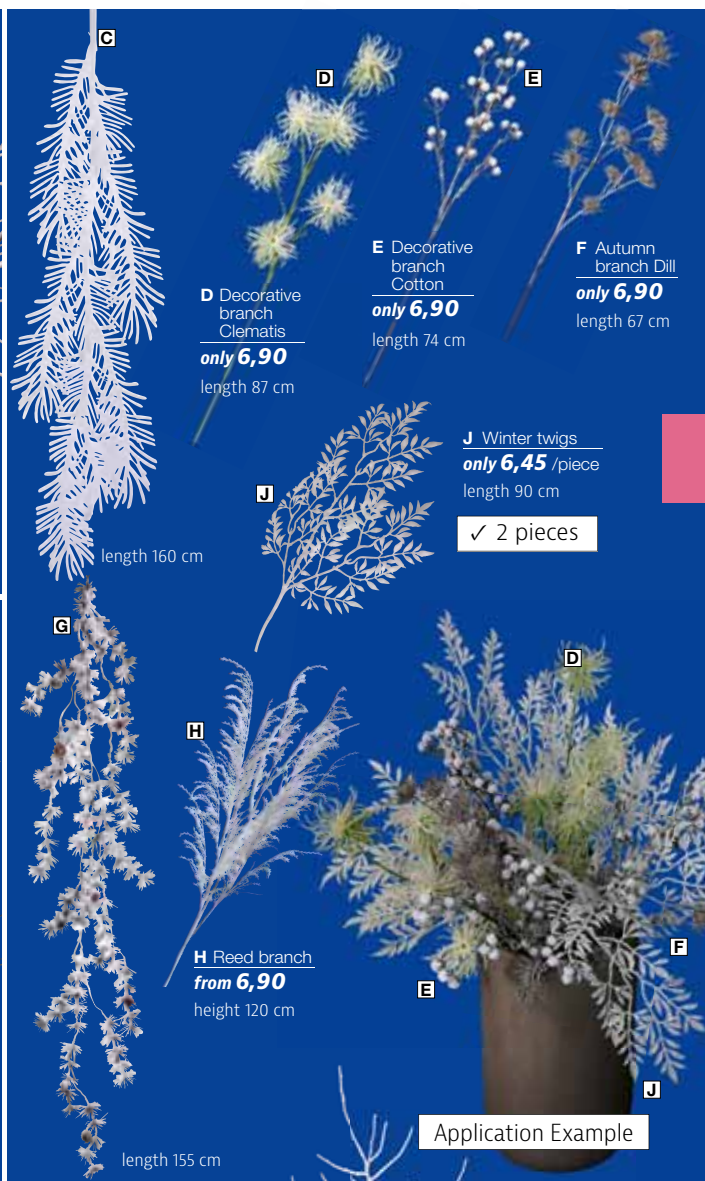

WINTER TREES

A Winter tree, black/brown/white, snowy plastic tree with dark bark look and stable step socket, price per piece
5314.664.097.01 **height 70 cm** **18,90**
5314.664.097.02 **height 125 cm** **49,90**
5314.664.097.03 **height 160 cm** **59,90**
5314.664.097.04 **height 210 cm** **79,90**

B Birch tree, white, made of plastic, covered with paper, with base place, price per piece
5314.601.771.00 **height 70 cm** **29,90**
5314.601.771.01 **height 125 cm** **49,90**
5314.601.771.02 **height 160 cm** **59,90**
5314.601.771.03 **height 200 cm** **125,-**

C Winter garland, white, approx. width 45 cm, made of cotton fleece, price per piece
5300.658.584.00 **length 160 cm** ~~19,90~~ **9,90**

D Decorative branch Clematis, white/green, beautiful, realistic-looking Clematis branch, made of plastic, icy, price per piece
5320.715.799.00 **length 87 cm** ~~16,90~~ **6,90**

E Decorative branch Cotton, white/grey, very realistic decorative branch with cotton-style seed pods, made of plastic, icy, price per piece
5320.715.126.00 **length 74 cm** ~~7,90~~ **6,90**

F Autumn branch Dill, white/grey, very realistic decorative branch with blossoms in an icy dried flower design, made of plastic, price per piece
5312.715.119.00 **length 67 cm** ~~7,90~~ **6,90**

G Pine garland with snow, white, branched, snowy winter tendril made of plastic and real cones, price per piece
5310.595.582.14 **length 155 cm** **19,90**

H Reed branch, white, made of plastic, with glitter, price per piece
5300.543.590.00 **height 120 cm** **7,90**
% from 6 pieces **6,90**

J Winter twigs, length 80 cm, made of plastic, with glitter, price per pack of 2
5304.630.160.00 **white** (=6,45/pc.) **12,90**

K XL Decorative branch, brown, detailed replica made of plastic, covered with plenty of snow and covered with fine glitter, price per piece
5320.699.389.00 **length 175 cm** ~~64,90~~ **34,90**

QUALITY/PRICE TIP
K Decorative branch
only 34,90

Even more choice online
www.decowoerner.com