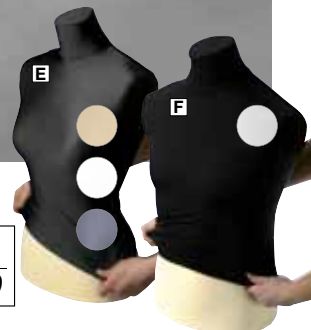

B Female Tailor's Bust, bust length 63 cm, shoulder height 54 cm, stand length 75 cm, dress size 36/38, height adjustable 135 - 170 cm, corpus made of durable and easily pluggable hard foam, with fabric cover, neck block and stand made of wood, delivery time approx. 4-6 weeks, price per piece

5301.480.123.00	ecru/light oak	85,-
5301.480.123.36	ecru/walnut	85,-
5301.480.123.18	black/black	85,-
5301.480.123.14	white/white	85,-
% from 5 pieces		75,-

C Male Tailor's Bust, bust length 78 cm, shoulder height 72 cm, stand length 75 cm, dress size 48/50, height adjustable 148 - 178 cm, corpus made of durable and easily pluggable hard foam, with fabric cover, neck block and stand made of wood, delivery time approx. 4-6 weeks, price per piece

5301.481.991.00	ecru/light oak	85,-
5301.481.991.36	ecru/walnut	85,-
5301.481.991.18	black/black	85,-
5301.481.991.14	white/white	85,-
% from 5 pieces		75,-

D Male Tailor's Bust, bust length 65 cm, shoulder height 56 cm, stand length 75 cm, dress size 48/50, height adjustable 135 - 170 cm, corpus made of durable and easily pluggable hard foam, with fabric cover, neck block and stand made of wood, delivery time approx. 4-6 weeks, price per piece

5301.481.977.00	ecru/light oak	85,-
5301.481.977.36	ecru/walnut	85,-
5301.481.977.18	black/black	85,-
5301.481.977.14	white/white	85,-
% from 5 pieces		75,-

Long busts for trousers

short bust for tops

✓ height adjustable

Replacement cover
from **14,90**

REPLACEMENT COVERS

Replacement cover for tailor bust, stretch cover made of 95% polyester, 5% lycra, one size fits all, closed neck block, price per piece

E Female		
5303.513.661.00	ecru	~~24,90~~ 19,90
5303.513.661.14	white	~~24,90~~ 19,90
5303.513.661.18	black	~~24,90~~ 19,90
5303.513.661.46	anthracite	~~24,90~~ 19,90
F Male		
5303.515.337.14	white	~~26,90~~ 14,90
5303.515.337.18	black	~~26,90~~ 14,90