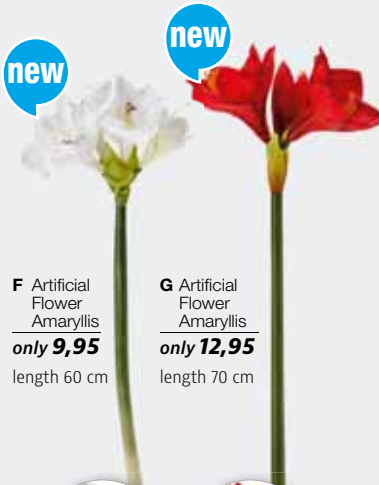

B Marigold flower, length 63 cm, high quality workmanship and long lasting beauty, artificial flower with imitation snow and glitter effect for a frosty look, two full flowers approx. 7 cm Ø and one bud, 30 cm long bendable stem, price per piece
5332.723.251.04 **orange** **7,95**
5332.723.251.22 **pink** **7,95**
% from 6 pieces **7,50**

C Artificial flower Protea, orange, lifelike artificial flower with 11 cm flower head and long, bendable stem, price per piece
5322.723.343.00 **length 74 cm** **6,95**

D Juniper branch, blue-green, deceptively real-looking, branched decorative twig with PE needles, approx. 18 cm wide, 27 cm long wood-look stem, price per piece
5342.723.299.00 **length 65 cm** **9,95**
% from 6 pieces **8,95**

E Hydrangea, 52 cm long, Ø 16 cm, beautiful decorative flower made of high-quality fabric material, price per piece
5313.719.117.04 **pink/green** **6,95**
5313.719.117.09 **green** **6,95**
5303.719.117.33 **pink** **6,95**
% from 6 pieces **6,20**