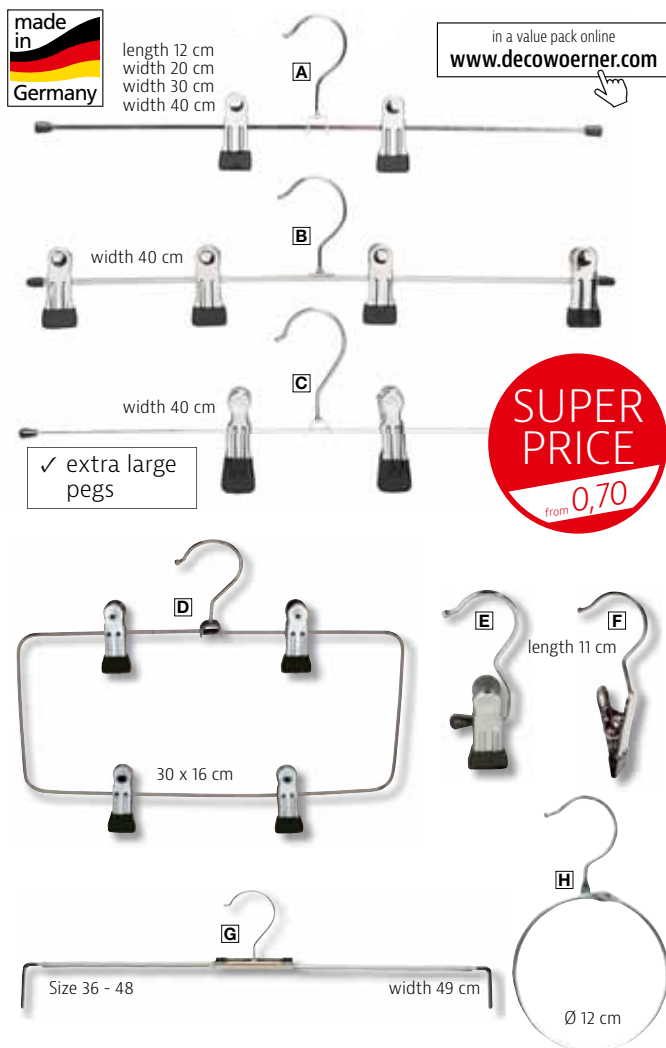

Clamp Hanger, durable and sturdy metal hanger with freely adjustable metal clamps and square tube. The clamps have a black non-slip coating in the clamping area and leave no marks on garments and accessories. Nickel-free, chrome-plated metal hanger with fixed hanging hook. High-quality product „Made in Germany“, price per piece

A Clamp Hanger		
5302.114.219.01	length 12 cm	1,05
% from 25 pieces		0,95
% from 50 pieces		0,85
5303.273.046.01	width 20 cm	1,20
% from 25 pieces		1,10
% from 50 pieces		0,95
5303.114.202.01	width 30 cm	1,30
% from 25 pieces		1,20
% from 50 pieces		0,95
5303.114.189.01	width 40 cm	1,30
% from 25 pieces		1,20
% from 50 pieces		1,05

B Clamp hanger Quatro, square steel, with 4 freely adjustable clamps, length 6 cm, non-slip coating, rotatable hook		
5301.597.753.00	width 40 cm	~~4,90~~ 3,50
% from 25 pieces		~~4,50~~ 3,10
% from 50 pieces		~~3,90~~ 2,80

C Clamp hanger Maxi, XL clamps length 7 cm		
5302.114.165.01	width 40 cm	2,35
% from 25 pieces		2,10
% from 50 pieces		1,95

D Underwear clamp hanger, metal hanger with 4 freely adjustable clamps, length 6 cm, anti-slip coating, rotatable hook		
5302.114.271.01	30 x 16 cm	3,99
% from 25 pieces		3,59
% from 50 pieces		3,25

Boot Clip, length 11 cm, single clamp with strong metal spring. Non-slip coated in the clamping area for a firm and gentle fit for boots and shoes. Nickel free, chrome-plated hook. High-quality product „Made in Germany“, price per piece

E side hook		
5313.114.240.01		~~1,20~~ 0,90
% from 50 pieces		0,80
% from 100 pieces		0,70

F front hook		
5313.597.777.00		~~1,20~~ 0,90
% from 50 pieces		0,80
% from 100 pieces		0,70

G Skirt Hanger, metal hanger for size 36 - 48, with anti-slip grips, rotatable hook, price per piece		
5302.273.022.01	width 49 cm	~~2,-~~ 1,70
% from 50 pieces		~~1,85~~ 1,50
% from 100 pieces		~~1,70~~ 1,20

H Product ring with hook, Ø 12 cm, practical attachment ring or all-purpose ring with hook, hinge and plug connection, nickel-plated, price per pack of 5		
5303.129.367.05		~~14,90~~ 9,90

Beech wood form hanger for the secure storage of jackets, blouses or suits, the slanted sides resemble the shape of a natural shoulder

straight form, beech light

J Wooden clothes hanger, length 45 cm		
5303.235.105.01		2,60
% from 25 pieces		2,10

K Wooden clothes hanger with notches, length 45 cm		
5301.451.048.01		3,10
% from 25 pieces		2,79

L Wooden clothes hanger with bar, length 45 cm		
5301.235.044.01		2,99
% from 25 pieces		2,69

M Clamp hanger made of wood, length 40 cm coated clamps made of metal

5302.483.490.00		~~5,90~~ 4,25
% from 25 pieces		3,85

straight form, black, with brass hook, solid beech wood, varnished

N Wooden coat hanger with notches, length 44 cm		
5311.717.861.00		3,30
% from 25 pieces		2,95

O Wooden clothes hanger, length 44 cm		
5311.717.861.01		6,99
% from 25 pieces		6,30

P Wooden clothes hanger with bar, length 44 cm		
5311.717.861.02		7,99
% from 25 pieces		7,40

Q Wooden clamp hanger, length 40 cm		
5311.717.861.03		4,55
% from 25 pieces		3,99

angled shape