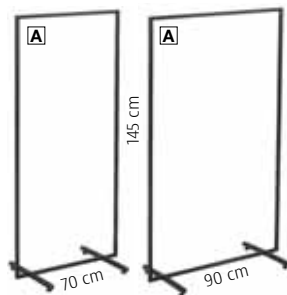

STANDS SERIES NOVUS

The elements of our NOVUS series can be easily combined which makes it easy to create a modern and functional interior design. This sales stand in a straight-lined, black-and-matt design is perfect for an attractive presentation of goods, fits into small spaces thanks to its practical size and brings out your garments perfectly. The high-quality powder coating creates a matt look, prevents rust and corrosion and guarantees durability and stability for your clothes stand.

A Clothes stand, fixed height, max. capacity up to 50 kg, the 20 mm square frame is completely welded and thus very stable, DIY assembly of the cross bars via the included hex key, with 4 adjustable feet

145 x 70 x 40 cm (H x W x D), 6,1 kg
5304.708.791.00

59,-

145 x 90 x 40 cm (H x W x D), 6,6 kg
5304.708.791.01

65,-

A Clothes stand NOVUS
from **59,-**

✓ max. capacity up to 50 kg

✓ fixed height

✓ extra light and very stable

B Middle room stand, black matt, height-adjustable 87 - 132 cm, max. capacity up to 100 kg, multifunctional hanging system with many presentation options - shelf: 2x hangers, height-adjustable in 10 levels for a side presentation and 2 variable arms can be added for a frontal presentation, 25 cm wide perforated metal shelf to present matching shoes or handbags, additional base plate to protect the clothes from dirt, high-quality powder-coated metal construction of 20 mm square frame, DIY assembly, price per piece

140 x 122 x 50 cm (H x W x D)
5312.708.807.00

~~229,-~~ 219,-

180 x 122 x 50 cm (H x W x D)
5302.708.807.01

239,-

Hanger stand, 138 x 65 cm (H x W), fixed height, 10,2 kg, max. capacity up to 50 kg, two hanging arms with edge pin and fixed height, 118,5 cm and 138 cm in height and an arm length of 35 cm and 65 cm respectively, made of 20 mm square-cut frame, stable base plate, high-quality powder coating creates the matt look and prevents rust and corrosion for longevity and durability, price per piece

C 5304.708.814.00 10,3 cm distance 75,-

D 5304.708.814.01 23 cm distance 75,-