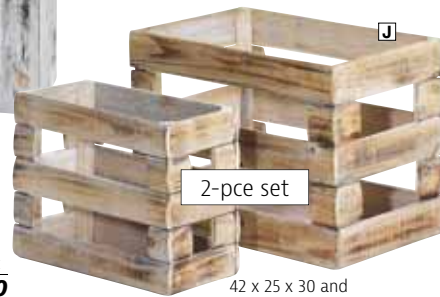

38 x 36 x 9 cm
(L x W x D)

J Wooden boxes set
only **24,90**

2-pce set

42 x 25 x 30 and
31 x 15 x 25 cm

A Decorative house, this decorative house comes in a Scandinavian style and can be used to effectively present your goods. The simple construction with the open front features a frame made of light, natural wood and represents a decorative showcase. The wooden house can be folded flat after use for space-saving storage. Price per piece.
5310.670.333.00 **90 x 90 x 40 cm** ~~199,-~~ **119,-**

B Cube shelf, a real eye-catcher made of high-quality wood, versatile and offers a lot of storage room, boxes can be plugged inside each other, for a stacked impression, 40 x 40 x 40, 35 x 35 x 35, 25 x 25 x 25 and 20 x 20 x 15 cm (L x W x H), price per 4-piece set
5300.556.514.00 **brown** ~~89,-~~ **59,-**

Attractive and contemporary retro design with rounded edges meets useful storage space - the practical shelf set contains three sizes for storage and display, allowing all kinds of decorative ideas to be realised. Made of 2 cm thick MDF with glossy lacquer, the Cubes offer a high load-bearing capacity. Dynamically and creatively stacked on top of each other or individually as a small side table, the Cube shelves are a modern eye-catcher in every room. Price per 3-piece set.

C „Lounge“, 44 x 24, 51 x 30, 58 x 38 cm (W x H)
5310.436.816.25 **nut brown** **99,-**

D „Cube“, 35 x 35, 42 x 42, 50 x 50 cm
5321.436.823.25 **nut brown** **99,-**

E Wooden frame, 38 x 36 x 9 cm (L x W x D), natural frame made of 3 cm thick wooden rails, with wire grill, price per piece
5310.666.794.00 ~~24,90~~ **12,90**

F Real wood panel Vintage, grey wiped, Real wood panel in rustic vintage look, as wall facing or wall decoration, ready-to-use wooden element for vertical installation, price per piece
5311.676.298.00 **100 x 40 cm (L x W)** ~~84,90~~ **24,90**

G Wooden runner, can be used as a runner or roof stand, with metal hinges for folding, price per piece
5300.658.140.00 **100 x 60 cm (H x W)** ~~79,90~~ **29,90**

H Wooden columns set „Shabby Chic“, 35 x 35 x 80 / 30 x 30 x 60 / 25 x 25 x 40 cm (L x W x H), irregular vintage varnish, can be placed inside each other to save space, for decorating indoor areas, price per 3-piece set
5320.617.888.14 **white wiped** ~~149,-~~ **79,-**

J Wooden boxes set, 42 x 25 x 30 and 31 x 15 x 25 cm (L x W x H), classic decorative boxes with recessed grips, made of bi-coloured wood, price per 2-piece set
5300.550.321.00 **brown wiped** ~~87,90~~ **24,90**