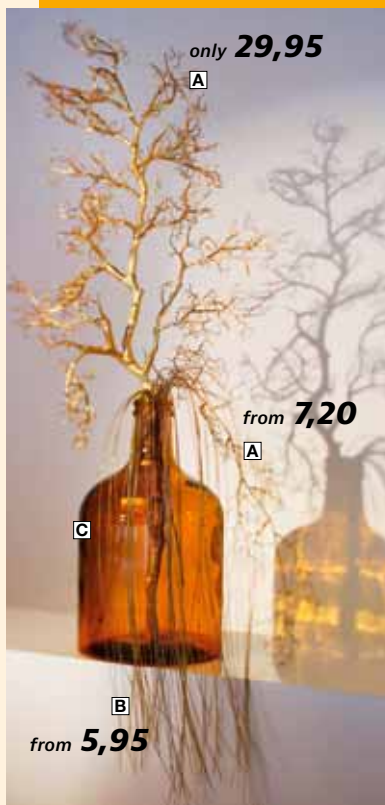

only **29,95**

A

from **7,20**

A

from **5,95**

C

B