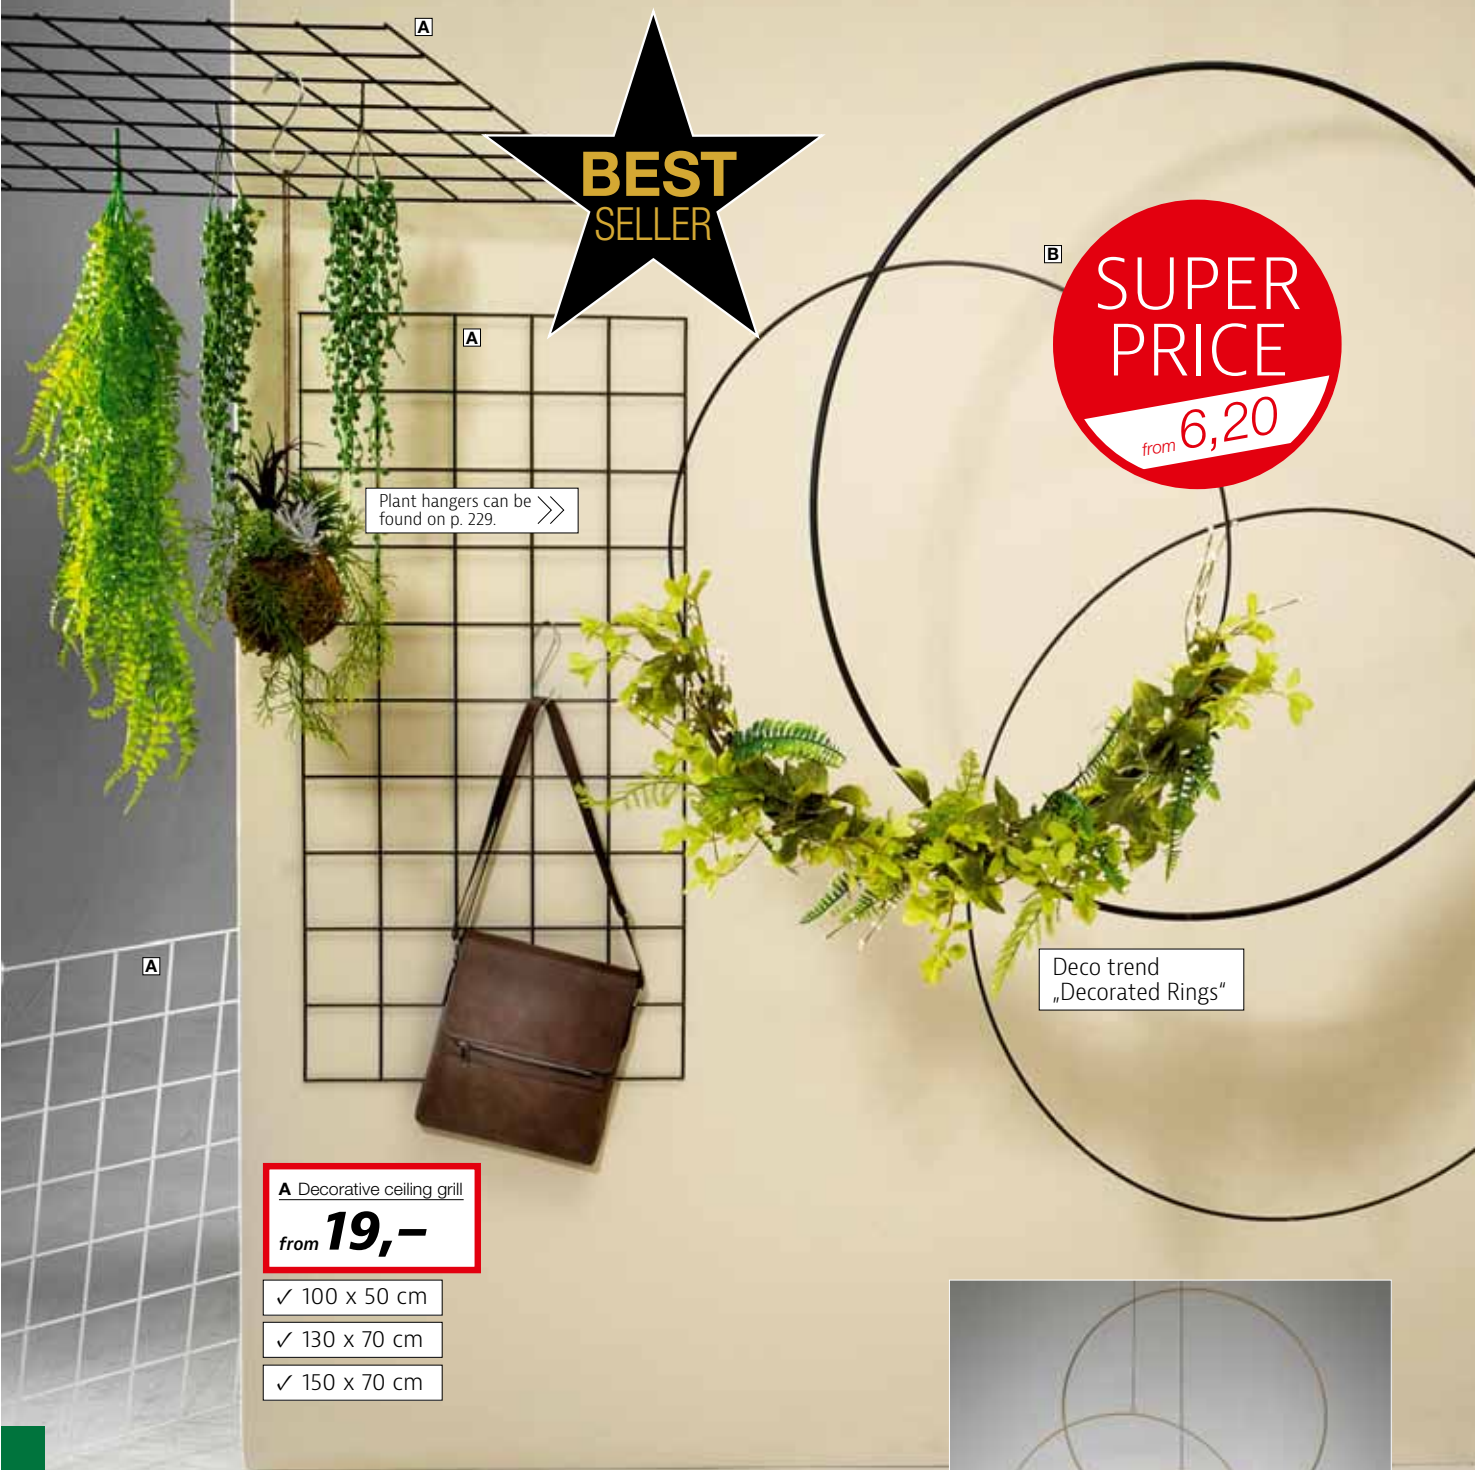

**A** Decorative ceiling grill

from **19,-**

✓ 100 x 50 cm

✓ 130 x 70 cm

✓ 150 x 70 cm