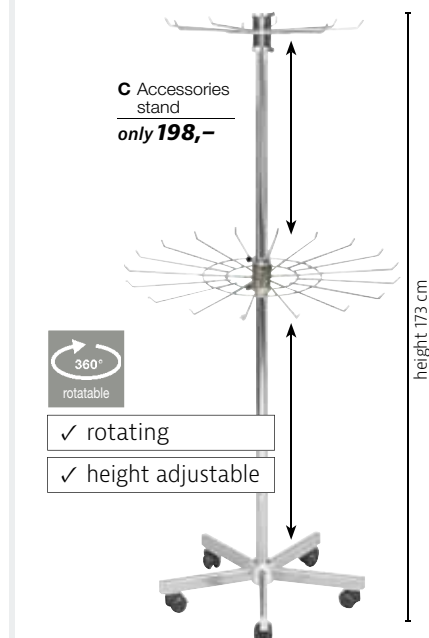

HANGER STAND

A Round stand, max. load up to 100 kg, silver, height-adjustable 125 - 166 cm, 12 kg, rotatable, durable construction made of chrome-plated metal, mobile 5-star foot, large diagonally braking 8 cm rubber wheels for outdoor use, price per piece 5301.604.222.00 **Ø 80 cm 198,-**

B S-hook round, shiny silver, 5 mm iron, nickel-plated, the rounded edges are perfect for a space-saving hanger of denim trousers, also suitable for dress or wardrobe rails, price per piece 5313.619.011.00 **length 12 cm 2,90**
% from 10 pieces **2,50**
% from 25 pieces **1,90**

C Accessories stand, 6.3 kg, stand for ties and belts with 2 rotatable and height-adjustable hook crowns, upper crown with 8 arms and Ø 52 cm, lower crown with 18 arms and Ø 70 cm, durable quality made of chrome-plated metal, stable 5 star foot, Ø 50 mm non-braking plastic wheels for quick placement, price per piece 5302.482.028.00 **height 173 cm 198,-**

Modern minimalist design combined with functionality - multi-arm stands draw attention to your clothing collection and fits elegantly into any room concept. Top quality and very good workmanship made of durable, chrome-plated steel.

Hanger stand, arms with hanger pins can be independently adjusted in height, length 40 cm, chrome-plated square pipe design (25 x 25 mm) made of steel, can be retro-fitted with an additional arm, price per piece

Two-arm stand, height-adjustable 121 - 174 cm, 12.5 kg, stable cast iron base plate with adjustable screws (38 x 20 cm)

D 5301.437.301.00 **slanted 119,-**

E 5301.437.295.00 **slanted/straight ~~119,-~~ 99,-**

F 5301.437.288.00 **straight 119,-**

Four-arm stand, height-adjustable 130 - 182 cm, 13.5 kg, stable base stand 86 x 86 cm

G 5301.437.318.00 **straight ~~149,-~~ 129,-**

with price tag 5302.437.318.01 **straight 159,-**

H 5300.437.325.00 **slanted/straight ~~139,-~~ 99,-**

J 5300.437.332.00 **slanted ~~145,-~~ 99,-**