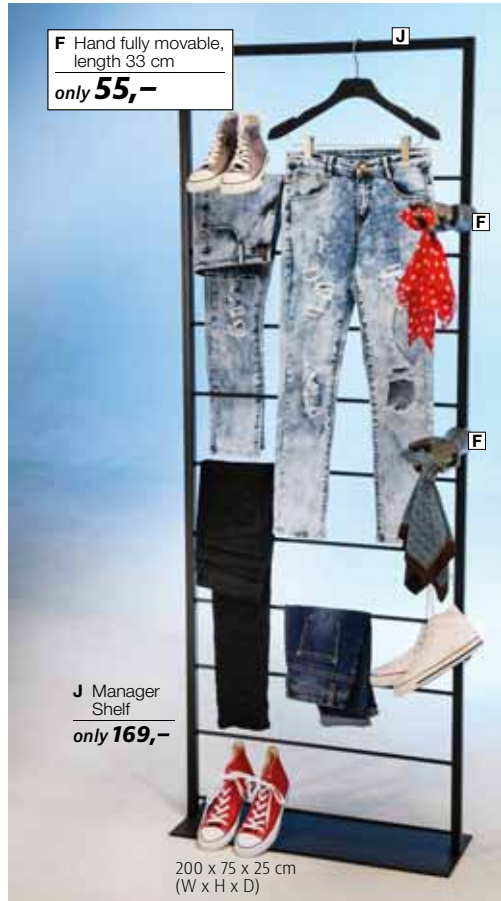

F Hand fully movable,
length 33 cm
only 55,-

J Manager Shelf
only 169,-

200 x 75 x 25 cm
(W x H x D)