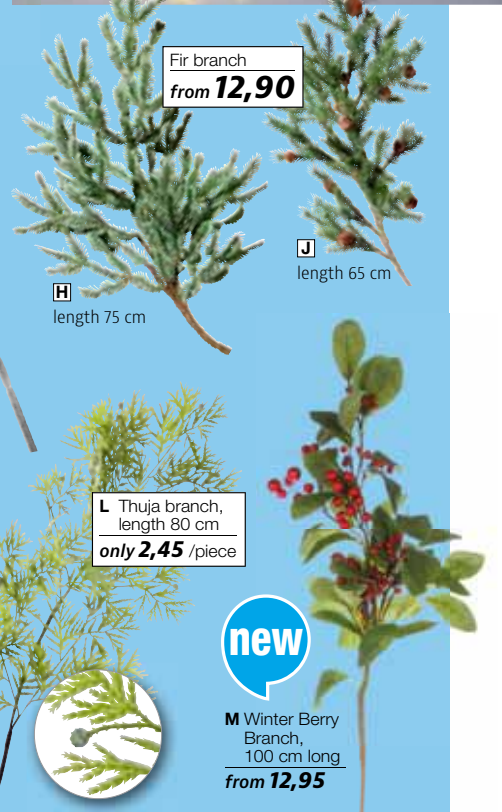

C Mistletoe Bund, white/green, with white berries
5333.723.244.00 33 cm long 11,95
% from 6 pieces 10,95

D Pine Branch XXL, green, large, lifelike needle branch with 13 cm long PE-needles, 2 pcs. branched with 40 cm long wooden optic stem, price per piece
5312.723.305.00 length 93 cm 24,95
% from 6 pieces 22,50

E Pine branch, green
5324.699.396.00 length 135 cm 34,90
% from 6 pieces 29,90

F Fir branch with cones, white, semi three-dimensional, snowy fir branch, with real miniature cones
5301.679.176.14 length 65 cm 6,70

G Pine Branch, white, semi three-dimensional
5311.680.103.01 length 110 cm 7,50

Images H + J: Branches, natural PE branches, price per piece

H Blue spruce branch
5334.490.467.01 length 75 cm 15,90
% from 6 pieces 13,90

J Fir branch with cones
5324.490.467.02 length 65 cm ~~16,90~~ 12,90

K Pine Branch, length 65 cm, width 25 cm, with glitter
5301.698.252.42 gold 7,50 3,90
5301.698.252.43 silver 7,50 3,90

L Thuja branch, length 80 cm, green, price per 2-piece set
5300.630.207.00 (=2,45/pc.) ~~19,90~~ 4,90

new in our portfolio

M Winter Berry Branch, green/red, large artificial branch of bright red berries, large leaves in rich green, bendable stem 50 cm long, price per piece
5324.725.286.00 100 cm long 14,95
% from 6 pieces 12,95