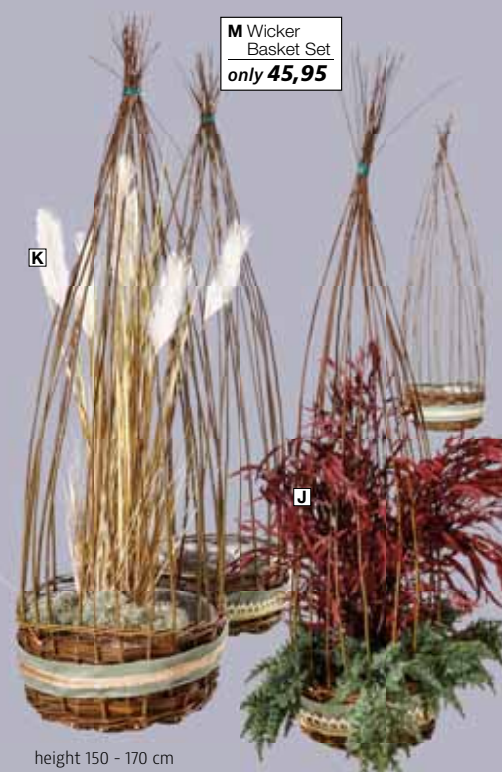

F Willow bundle, dark brown, natural, price per piece
5302.166.379.02 **height 80 cm** ~~11,90~~ **9,90**
5303.166.379.03 **height 100 cm** **11,90**
% from 3 bundles **9,90**
5302.166.379.01 **height 140 cm** **13,90**
% from 6 bundles **11,90**
5302.166.379.00 **height 170 cm** **14,90**
% from 3 bundles **13,50**

G LED string light „Brillant“, LED Ø 5 mm, LED warm, LED gap 7.5 cm, 120 LED, cable green, PVC cable, lead cable 500 cm, 7 watts, 24 V, IP 44 transformer, for outdoor use, low voltage rope light with 8 mm plastic adapters, IP44 transformer plug power supply, price per piece
5300.677.820.00 **10 m** ~~19,90~~ **12,90**

H Willow basket, natural willow, price per piece
5302.428.224.01 **h. 24 cm/Ø 26 cm** **11,90**
5302.428.224.00 **h. 28 cm/Ø 37 cm** ~~19,90~~ **16,90**

H Wicker basket
from **11,90**

J True eucalyptus bunch Nicoli
only **24,95**

M Wicker Basket Set, height 150 - 170 cm, natural willow climbing aid, for indoor and outdoor use, ideal for climbing plants such as roses or ivy, price per set of 4 pcs. (Baskets are supplied without ribbon). **5302.723.800.00 Ø 31 - 39 cm 45,95**

M Wicker Basket Set
only **45,95**

height 150 - 170 cm

Matching ribbons can be found from p. 350 >>>