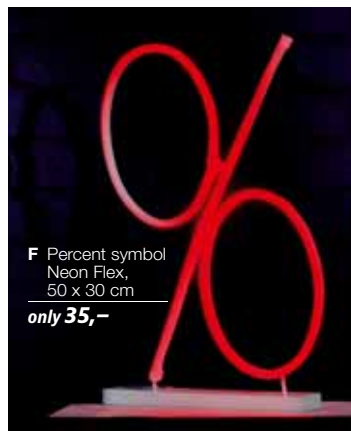

F Percent, 12 watts

5300.675.864.00

50 x 30 cm (H x W)

~~94,-~~ 35,-