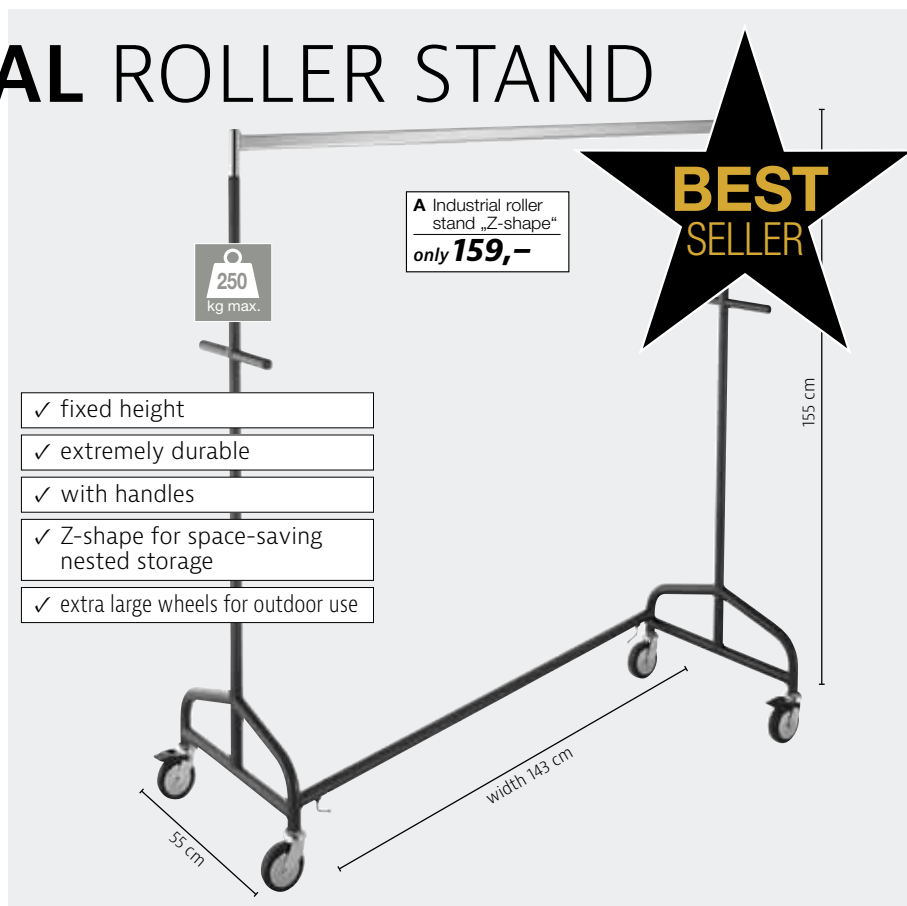

INDUSTRIAL ROLLER STAND

Robust clothing stands are ideal for transporting goods, putting them on display or storage. Hard rubber wheels with brakes enhance its mobility.

A Industrial roller stand „Z-shape“, fixed height, 155 x 143 x 55 cm (H x W x D), max. capacity up to 250 kg, 10.9 kg, two practical handles, chrome-plated oval tube support bar, Z-shape feet for space-saving nesting, sturdy and robust round tube construction with durable powder coating, extra large and diagonally braking 10 cm rubber wheels for outdoor use, price per piece 5301.673.945.00 **anthracite/silver 159,-**

B Industrial roller stand „Professional“, fixed height, 161 x 206 x 57 cm (H x W x D), max. load up to 120 kg, 13.5 kg, professional clothes stand for intense use, chrome-plated oval tube supporting bar, very robust thanks to the stable build quality made of square cut pipe, large diagonally braking 8 cm rubber wheels for outdoor use, metal construction made of square-cut pipe with durable powder coating, price per piece 5303.546.171.10 **black/silver 189,-**

C Industrial roller stand „Double“, height-adjustable 142 - 210 cm, 170 x 60 cm (W x D), max. load up to 100 kg, 14 kg, two chrome-plated oval tube supporting bars for double the hanging capacity, stable build quality made of square cut pipe with durable powder coating, large, diagonally braking 8 cm rubber wheels for outdoor use, price per piece 5303.537.216.00 **black/silver 189,-**