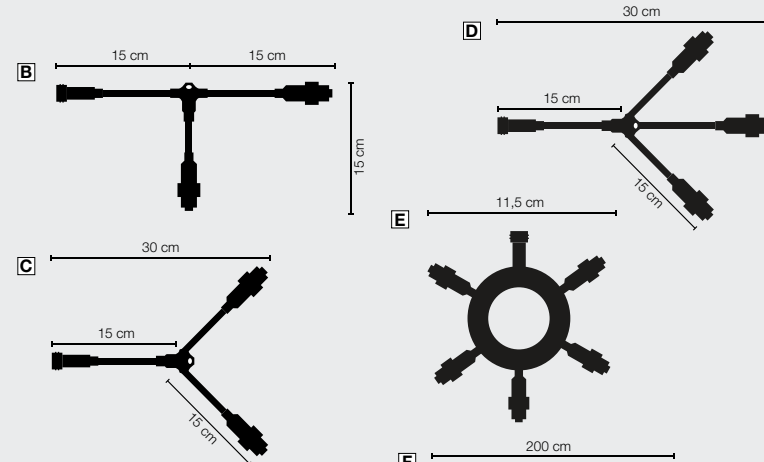

ACCESSORIES LED PROFESSIONAL SYSTEM IP67 AND IP20