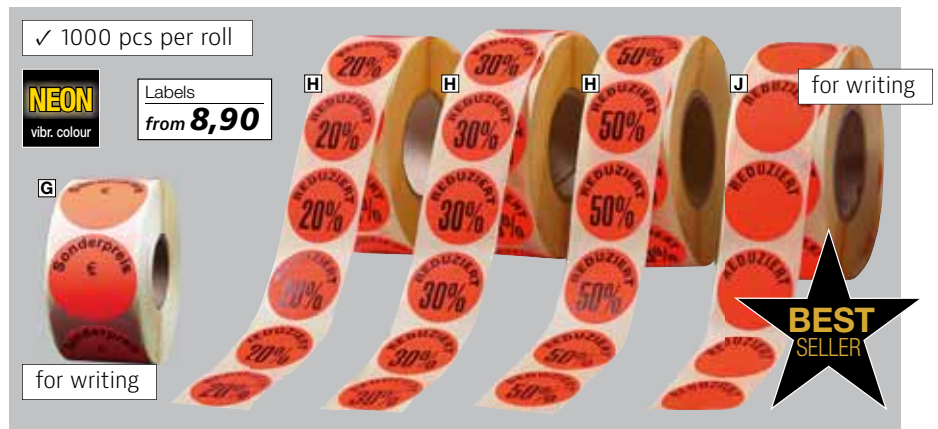

B Decorative columns set „Concrete“, gray, base area 30 x 30 cm, column presenter in a concrete look, easy to handle thanks to the low own weight of the light polystyrene, price per 2-piece set 5300.680.424.00 **height 30/55 cm ~~99,-~~ 59,90**

C Decorative fabric „Stone wall“, width 140 cm, 266 g/m², made of 80% cotton, 20% polyester, printed on one side, price per m 5323.614.924.15 **grey 9,90**
% from 10 meters **8,90**
% from 30 meters **7,90**

D Molton, width 130 cm, 100% cotton, 150 g/sqm, price per m 5301.241.250.41 **grey 5,90**
% from 10 meters **5,50**
% from 30 meters **4,90**
% from 60 meters **4,50**

Paper string, Ø 15 cm, red/white, sales string printed on both sides made of cardboard, price per piece

E „Percent-Circles“
5303.465.564.00 **length 200 cm 12,90**
% from 3 pieces **11,50**

F „Greatly reduced“
5303.474.924.00 **length 200 cm 12,90**
% from 3 pieces **11,50**

Labels, neon red, self-adhesive promotional labels for quickly labelling discounted goods, offers or clearance products, price per roll of 1000

„Sonderpreis“ (Special price)

G Writable
5303.712.248.00 **Ø 30 mm 9,90**
% from 6 rolls **8,90**

„Reduziert“ (Reduced)

H with discount, Ø 30 mm
5303.612.043.01 **„20 %“ 11,90**
5303.612.043.02 **„30 %“ 11,90**
5303.612.043.03 **„50 %“ 11,90**
% from 6 rolls **10,90**

J Writable, Ø 30 mm
5303.343.299.00 **~~14,90~~ 11,90**
% from 6 rolls **~~13,90~~ 10,90**