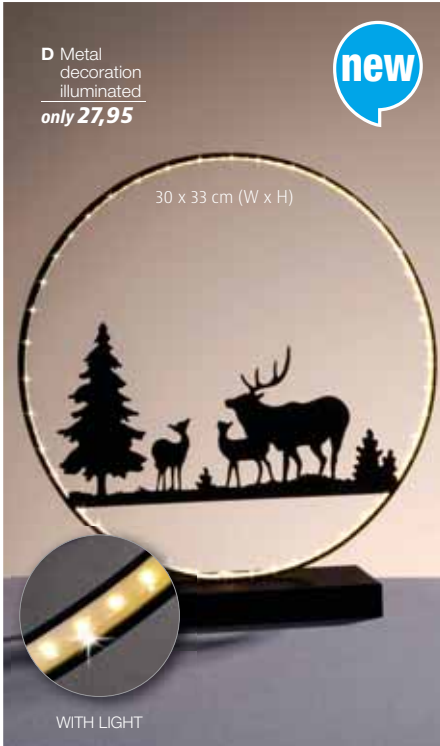

Ø 60 cm

for inside and outside

new

**B Wooden tree hanger**  
 only **24,95**  
 45 x 100 cm

WITH LIGHT

**D Metal decoration illuminated**  
 only **27,95**

new

30 x 33 cm (W x H)