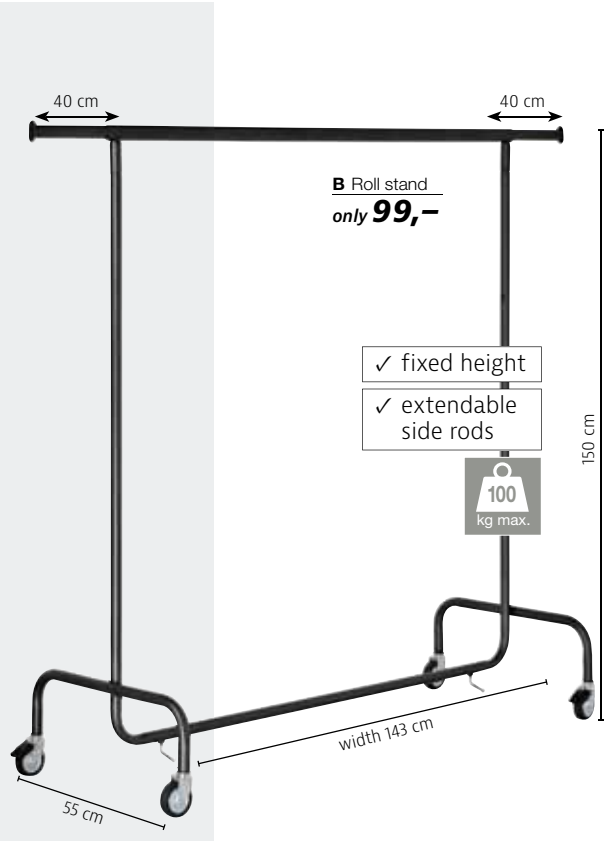

B Roll stand
only **99,-**

- ✓ fixed height
- ✓ extendable side rods

100 kg max.

Professional roll stand for everyday use in your shop. For the presentation of goods and salesroom design, ready-made clothing stands offer excellent possibilities for presenting clothes in a crease-free and clearly arranged manner according to clothing size. Also indispensable for intensive use during transport, display and storage. The robust construction guarantees high stability and allows for loading with heavy garments.

Roller stand, max. load up to 100 kg, additional bars extractable on the sides length 40 cm, oval pipe support bar, durable construction made of chrome-plated metal, large diagonally bracing 8 cm rubber wheels for outdoor use, price per piece

- **A height-adjustable** 125 - 200 cm, 150 x 50 cm (W x D), 8,5 kg 5302.604.215.00 **silver** **99,-**
- **B fixed height**, 150 x 143 x 55 cm (H x W x D), 7,9 kg 5301.673.938.00 **anthracite** **99,-**

C Industrial roller stand „Factory“, fixed height, 160 x 150 x 55 cm (H x W x D), max. load up to 100 kg, 7,0 kg, round-pipe support bar Ø 3.5 cm, varnished metal construction zinc-plated matt design, stable construction made of round-pipe, large diagonally bracing 8 cm rubber steerable wheels for outdoor use, price per piece 5303.618.021.00 **silver** **149,-**

D S-hook round, shiny silver, 5 mm iron, nickel-plated, the rounded edges are perfect for a space-saving hanger of denim trousers, also suitable for dress or wardrobe rails, price per piece 5303.619.011.00 **length 12 cm** **2,90**
from 10 pieces **2,50**
from 25 pieces **1,90**