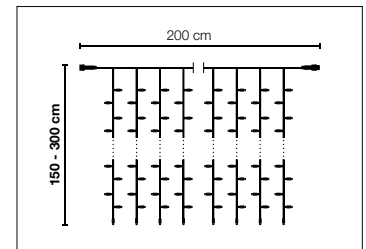

BLINKING ICICLE LIGHT CAN BE LINKED

C 300 x 30/40/50 cm, 114 LED, 30 strands with 3/4/5 LED each, LED gap 10 cm, 75 can be linked, 6 W
D 300 x 60/80/100 cm, 228 LED, 30 strands with 6/8/10 LED each, LED gap 10 cm, 50 can be linked, 9 W

Article no.	Cable colour	price per piece
C 5302.702.546.00	white	39,—
C 5302.702.539.00	black	39,—
D 5302.702.546.01	white	59,—
D 5302.702.539.01	black	59,—

LED warm, 20% of the LEDs flash LED white, LED Ø 5 mm, can be linked up to max. 450 W, rubber cable, protection classification IP67, 230 V, without connection cable

🔌 Order connection cable!