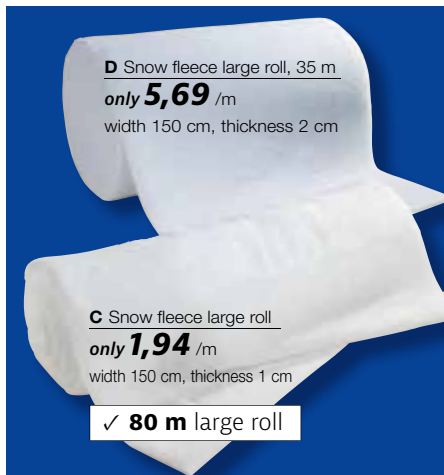

D Snow fleece large roll, 35 m
only **5,69** /m
width 150 cm, thickness 2 cm

C Snow fleece large roll
only **1,94** /m
width 150 cm, thickness 1 cm

✓ **80 m** large roll