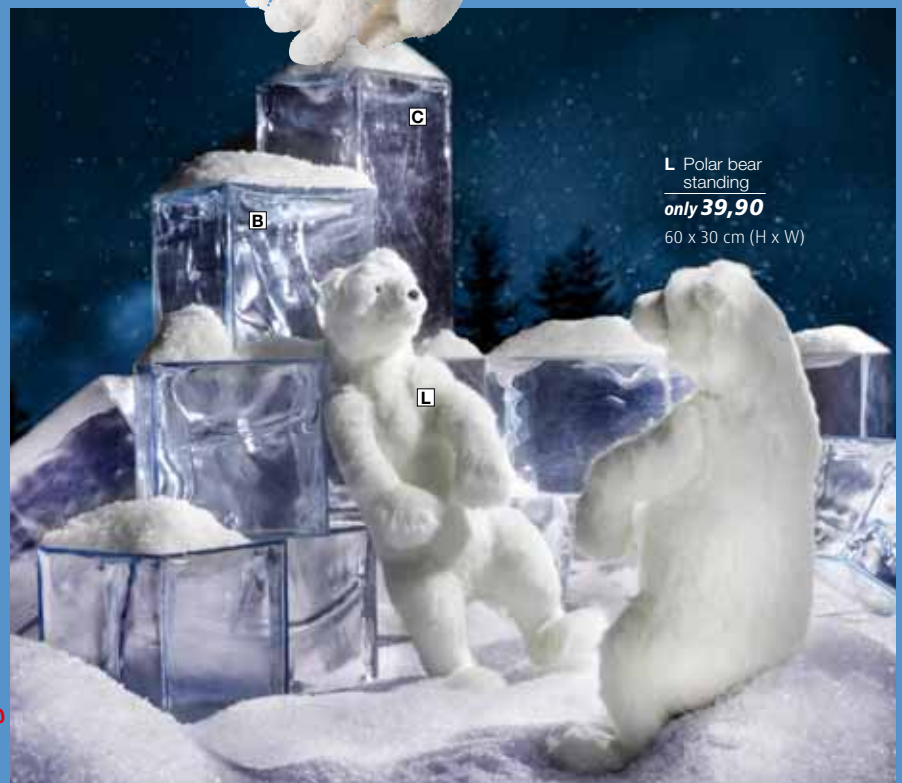

Plush polar bear
from **34,90**

Snowballs, white, made of soft synthetic wadding

E Ø 5 cm, price per pack of 24
5314.505.499.00 (=0,41/pc.) ~~11,00~~ **9,90**

L Polar bear standing, white, made of soft faux fur, price per piece
5300.705.714.00 **60 x 30 cm (H x W)** ~~79,-~~ **39,90**

L Polar bear standing
only **39,90**
60 x 30 cm (H x W)