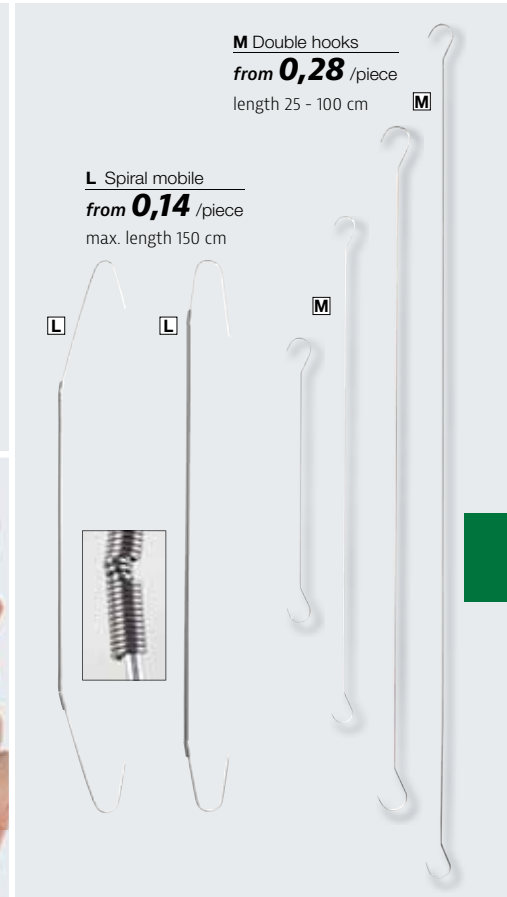

**K** XXL Snap hook  
only **3,90**  
long. 12 cm

**M** Double hooks  
from **0,28** /piece  
length 25 - 100 cm

**L** Spiral mobile  
from **0,14** /piece  
max. length 150 cm

**C**

**D**

✓ Ø 6 cm

**SUPER PRICE**  
only **4,90**