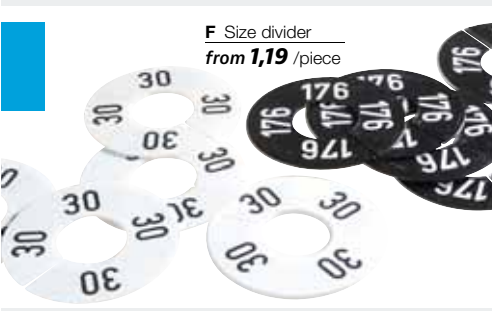

D Rod marker with weight
only **1,49** /piece

H Size sticker for glass plates
only **1,49** /piece