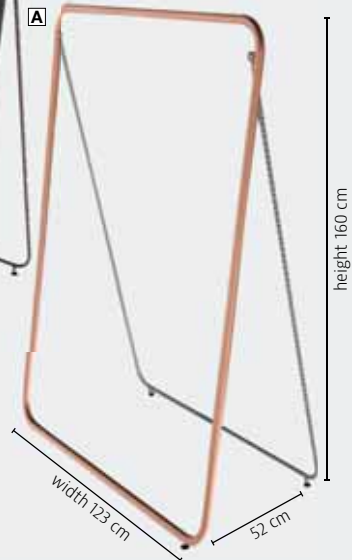

A Clothing stand FOLD, 123 x 160 x 52 cm (W x H x D), max. capacity up to 50 kg, foldable clothes stand at fixed height, on the upper bar there is a chromed plate to protect against scratches, very stable and robust textile stand made of 25 mm lacquered round tube and 12 mm mild steel, delivery time approx. 6 weeks, price per piece

5302.719.339.18	anthracite	129,-
5302.719.339.42	gold	129,-
5301.719.339.44	copper	129,-