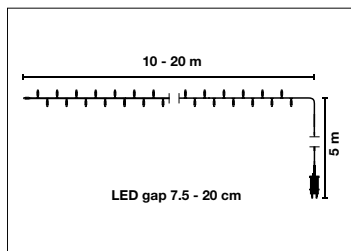

Article no.	Length	Number LED	LED Gap	Output	price per piece
A	5301.601.962.00	10 m	50 LED	20 cm	3 watts	12,90
A	5302.601.979.00	10 m	100 LED	10 cm	6 watts	~~15,90~~ 12,90
B	5310.677.820.00	10 m	120 LED	7.5 cm	7 watts	~~19,90~~ 12,90
B	5302.677.820.01	18 m	240 LED	7.5 cm	15 watts	29,90
C	5300.677.851.00	10 m	120 LED	7.5 cm	7 watts	~~16,90~~ 9,90
C	5300.677.851.01	20 m	240 LED	7.5 cm	15 watts	~~24,90~~ 14,90

LED warm, Ø 5 mm LED, green PVC cable, lead cable 500 cm, IP 44 transformer, GS, Low voltage, incl. connection cable

INCL. CONNECTION CABLE