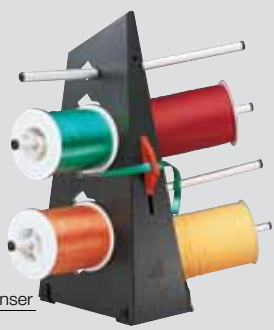

J Ribbon dispenser
only **69,-**

UNWINDER

EXCLUSIVE SERIES VARIO

✓ jagged knife for paper and foil

The VARIO line comes with a serrated blade as standard for tearing paper or various foils. The rolls can be changed quickly and easily because the VARIO unwinder has a foldable tearing rail and comes with an extended axle fixture. The VARIO system offers a very sturdy construction which makes it possible to be operated with only one hand. Springy tearing rail for consistent pressure und optimised tearing, replaceable rigged rail for paper and foil as well as matt black carrying elements made of high-quality polyamide. Applicable for paper and foil rolls up to Ø 24 cm and max. 24 kg. - „Made in Germany“ is synonymous for safety and quality. Price per piece.

A Wall dispenser
roll width 50 cm 5301.132.992.00 **56,5 x 19 cm** ~~169,-~~ **129,-**
roll width 75 cm 5301.133.005.00 **82 x 19 cm** ~~179,-~~ **149,-**

B Table dispenser
roll width 50 cm 5301.132.916.01 ~~185,-~~ **155,-**
roll width 75 cm 5301.132.916.00 ~~198,-~~ **165,-**

C Sub-table dispenser
Roll width 50 cm 5301.132.978.00 ~~169,-~~ **139,-**
Roll width 75 cm 5301.132.985.00 ~~198,-~~ **149,-**

D Vertical dispenser
roll width 50 cm 5301.133.012.00 **75 x 19 cm** ~~175,-~~ **139,-**
roll width 75 cm 5301.133.029.00 **81 x 19 cm** ~~189,-~~ **159,-**

E Dispenser attachment
roll width 50 cm 5301.132.947.00 ~~198,-~~ **159,-**
roll width 75 cm 5301.132.954.00 ~~198,-~~ **165,-**

F Tape dispenser for walls, fits all spool sizes, for 4 rolls, roll guidance with integrated cutter above every roll, price per piece 5301.132.930.00 **75 x 12 cm** ~~82,-~~ **69,-**

G Tape dispenser attachment, for 4 rolls, roll guidance with integrated cutter above every roll, price per piece 5301.132.923.00 **width 74 cm** ~~125,-~~ **99,-**

H Tape dispenser for sub-table, 74 x 20.5 cm, for 4 rolls, roll guidance with integrated cutter above every roll, price per piece 5301.557.672.00 ~~118,-~~ **99,-**

J Ribbon dispenser, stable quality for 6 - 8 rolls, integrated cutter with replaceable blade, price per piece 5303.280.549.00 **height 39 cm** ~~99,-~~ **69,-**