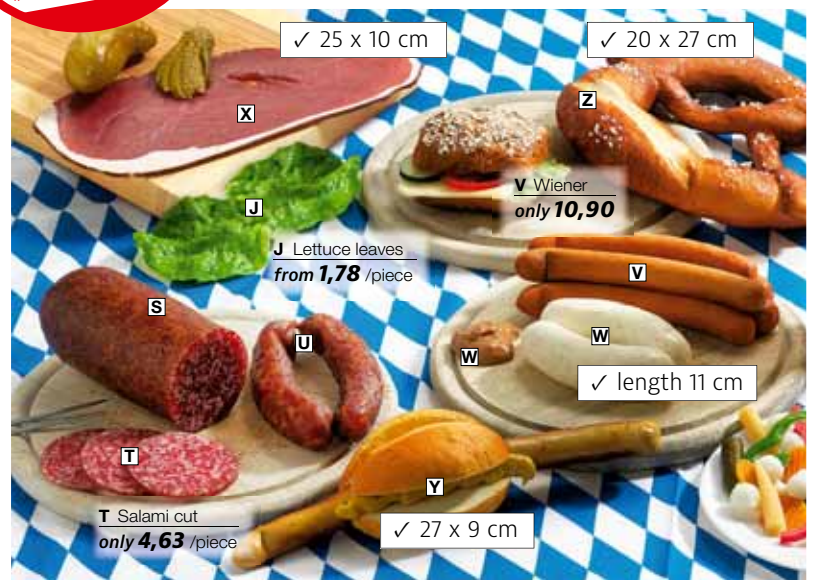

✓ 17 x 23 x 10 cm

**D Beef steak raw**  
only **21,90**

✓ Ø 8 cm

✓ 12 x 16 cm

✓ 8 x 17 cm

**J Lettuce leaves**  
from **1,78** /pc

Even more choice online  
[www.decowoerner.com](http://www.decowoerner.com)