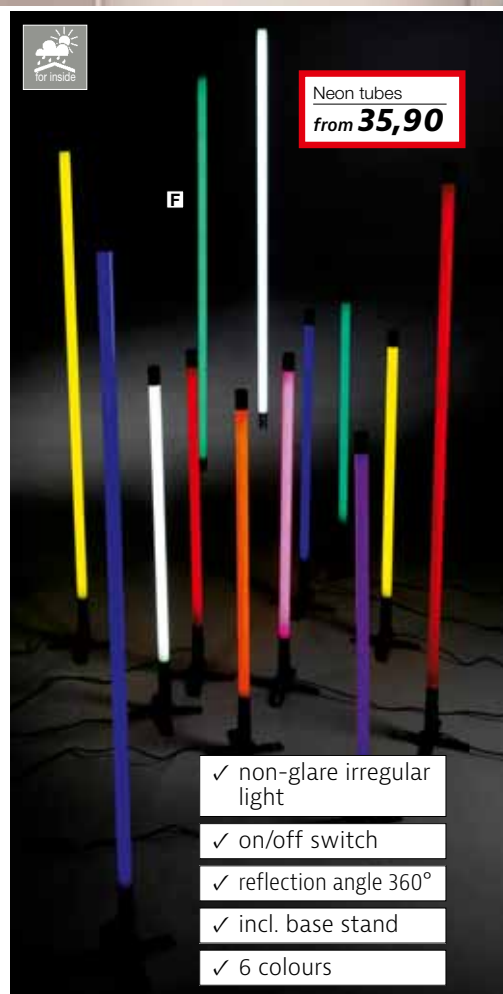

Neon tubes
from **35,90**

✓ non-glare irregular light

✓ on/off switch

✓ reflection angle 360°

✓ incl. base stand

✓ 6 colours