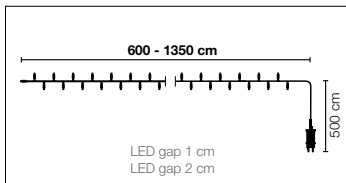

Article no.	Length	LED colour	Number LED	Output	price per piece
A	5302.724.432.00	6 m	LED warm	768	40 watts	39,95
A	5302.724.432.01	10 m	LED warm	1128	65 watts	49,95
B	5303.714.938.00	6 m	LED warm	768	6 watts	29,90
B	5302.714.938.01	13,50 m	LED warm	1512	8 watts	49,90

LED warm, Ø 5 mm LED, black PVC cable, lead cable 500 cm, IP 44 transformer, GS, Low voltage, **incl. connection cable**

INCL. CONNECTION CABLE