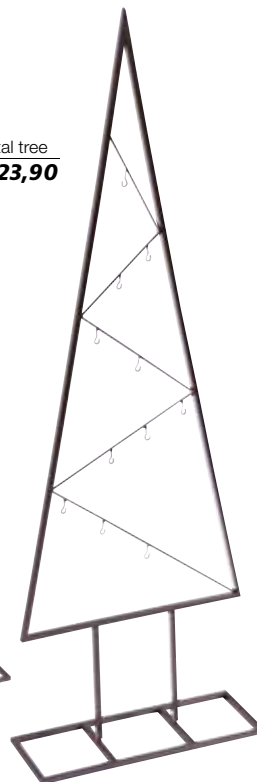

Application Example

**D**

**D** Metal tree  
from **23,90**

height 120 cm

height 150 cm