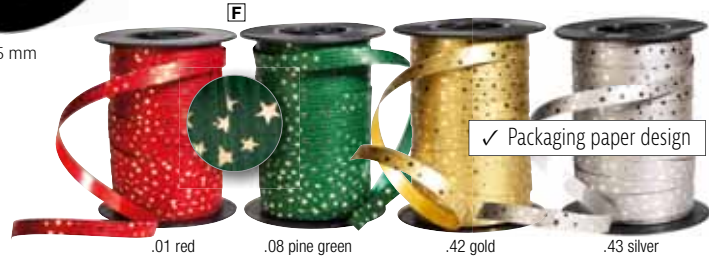

.01 red

.08 pine green

.42 gold

.43 silver

✓ Packaging paper design