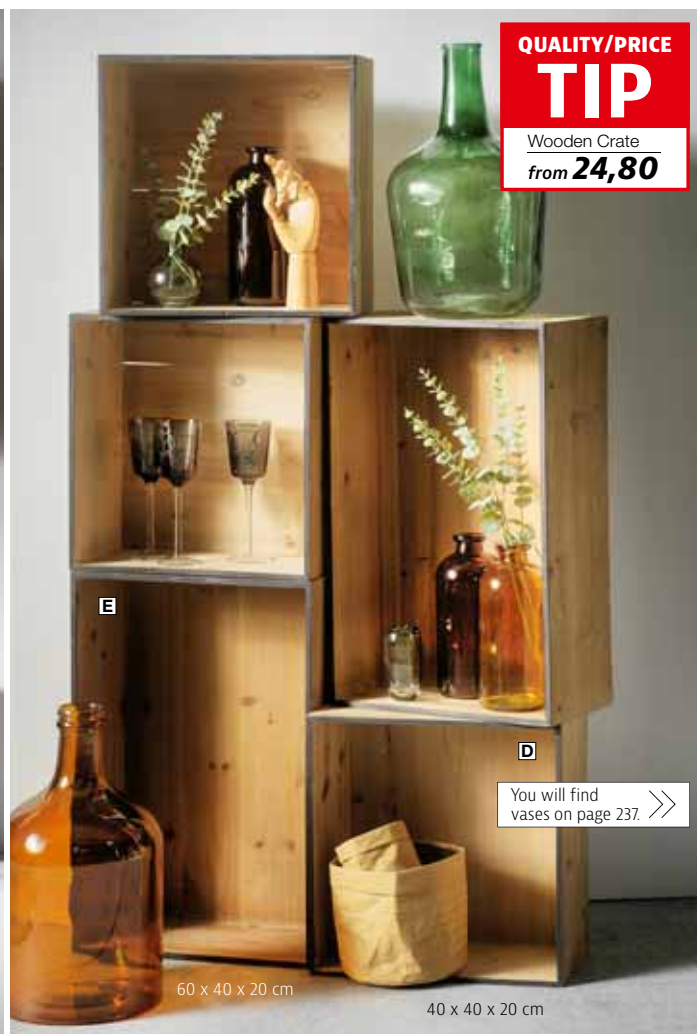

REAL WOOD BOXES WITH NATURAL GRAIN

Wooden boxes set, practical wooden boxes in 3 complementing sizes. The small decorative boxes are very versatile and can be used as bins, shelves or stacks, a simple and universal box system made of light, raw 5 mm plywood. Price per 3-piece set.

A hexagonal, 13 x 35 x 35, 14 x 37 x 37, 40 x 15 x 40 cm (H x W x D)
5320.676.038.00 ~~39,90~~ **19,90**

B square, 11 x 23,5 x 23,5, 13 x 27 x 27, 15 x 30 x 30 cm (H x W x D)
5330.676.052.00 ~~29,90~~ **19,90**

C rectangular, 15 x 27 x 20, 16,5 x 31 x 23, 18 x 35 x 26 cm (H x W x D)
5340.676.045.00 ~~29,90~~ **19,90**

Wooden Crate, natural finish, multi-purpose boxes in a vintage design are popular and versatile accessories to put together furniture or decorations. The robust box in a trendy used look can be utilised as a storage box or stacked into a shelf. The natural grain and individual wood colour make each wooden box unique. Made of natural wood, with varnished black edges, thickness 7 mm. Price per piece.

D 5300.685.986.00 **40 x 40 x 20 cm** ~~49,90~~ **24,80**

E 5300.685.993.00 **60 x 40 x 20 cm** ~~59,90~~ **29,80**

F Crates, 14 x 21 x 32, 16 x 26 x 37 and 18 x 31 x 42 cm (H x W x D), natural multi-purpose boxes, price per 3-piece set 5300.676.267.01 ~~88,90~~ **19,90**

G Crates, 40 x 30 x 17, 35 x 24 x 17 and 29 x 18 x 16 cm (H x W x D), multi-purpose in a wiped white vintage look, price per 3-piece set 5310.666.916.00 **white** ~~49,90~~ **19,90**