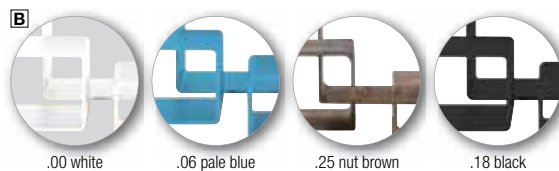

**F**  
6.5 x 6.5 cm (H x W)

✓ length 40 cm

**E**  
6.5 x 6 cm (H x W)

Only while supplies last.

D Decorative column  
from 179,-

✓ 5-piece set  
✓ deluxe varnish look

**SUPER PRICE**  
only 89,-

25 x 25 x 15 cm