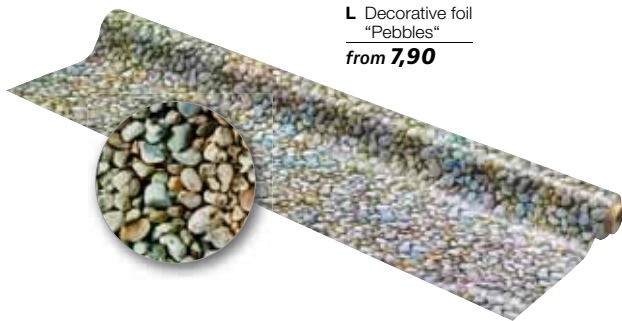

L Decorative foil "Pebbles"
from 7,90

M Decorative granules, 2 - 4 mm grain size, high-quality natural stone granulate, water-proof colouring, price per **1 kg pack**
5303.627.405.11 **yellow** **2,90**
5303.627.405.04 **orange** **2,90**
5303.627.405.01 **red** **2,90**
5303.627.405.22 **dark pink** **2,90**
5303.627.405.33 **pink** **2,90**
5303.627.405.34 **turquoise** **2,90**
5303.627.405.32 **natural finish** **2,90**
5303.627.405.05 **blue** **2,90**
5303.627.405.09 **green** **2,90**
5303.627.405.14 **white** **2,90**
5303.627.405.00 **black** **2,90**
5301.627.405.42 **gold** **2,90**
5301.627.405.43 **silver** **2,90**
% from **5 packs** **2,60**
% from **10 packs** **2,30**

Note:
Because of printing reasons, the displayed colour samples may vary slightly from the original.