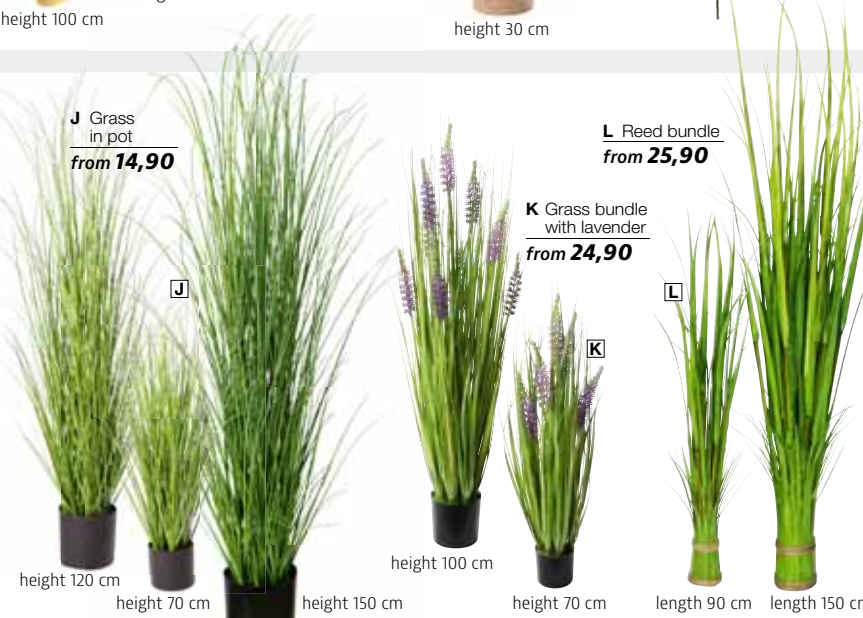

**L** Reed bundle  
from **25,90**

**K** Grass bundle  
with lavender  
from **24,90**

height 120 cm

height 70 cm

height 150 cm

height 100 cm

height 70 cm

length 90 cm