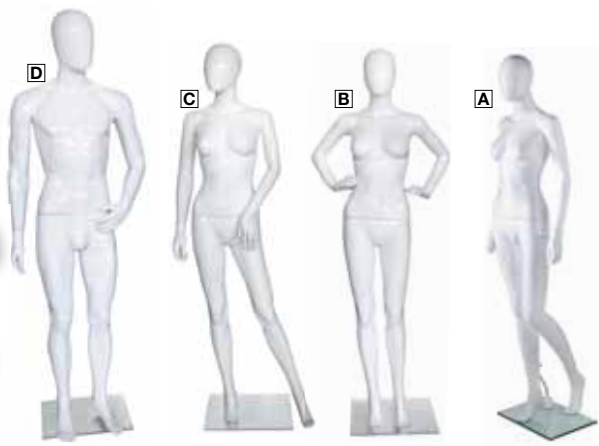

- ✓ recyclable plastic
- ✓ very robust
- ✓ deluxe glossy finish

Female, size 177 cm, dress size 36, shoe size 39, measurements 84/61/86 cm, 15 kg

A standing straight
5300.710.855.00 ~~199,-~~ **129,-**

B hands at the hip
5300.710.855.01 ~~199,-~~ **129,-**

C left leg exposed
5310.710.855.03 ~~199,-~~ **129,-**

Male, height 185 cm, measurements 96/69/93 cm, dress size 48, shoe size 42, 16 kg

D left hand on the hip
5300.710.862.01 ~~249,-~~ **139,-**

METROPOLITAN

The slim fit, elegant position, abstract egghead design and the deluxe high-gloss finish make this mannequin an all-rounder for the presentation of fabrics and clothes. This high-gloss figure is durable and versatile, for the presentation of designer fashion as well as casual clothes or elegant robes. Made of PE plastic, it is odourless, recyclable, stable and very robust. This material is not only environmentally friendly, but also scratch-resistant and durable compared to fiberglass. So the figure takes little damage even if it falls over. The mannequin comes with a calf pin and base plate made of glass.