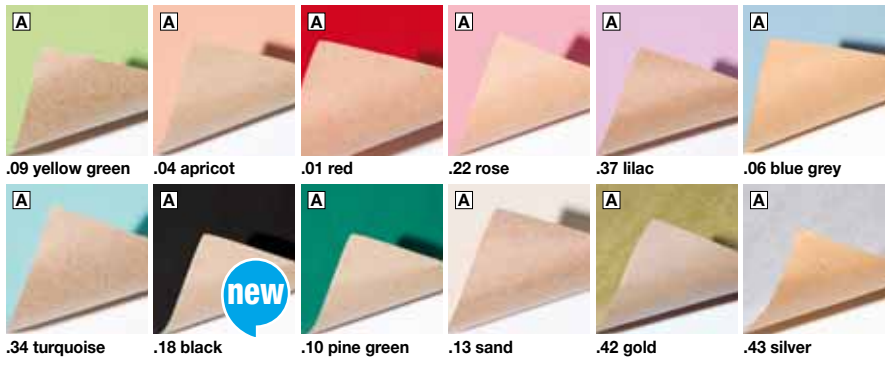

Matching fabric ribbons can be found from page 350 onwards. >>>

**A** .09 yellow green    **A** .04 apricot    **A** .01 red    **A** .22 rose    **A** .37 lilac    **A** .06 blue grey  
**A** .34 turquoise    **A** .18 black    **A** .10 pine green    **A** .13 sand    **A** .42 gold    **A** .43 silver