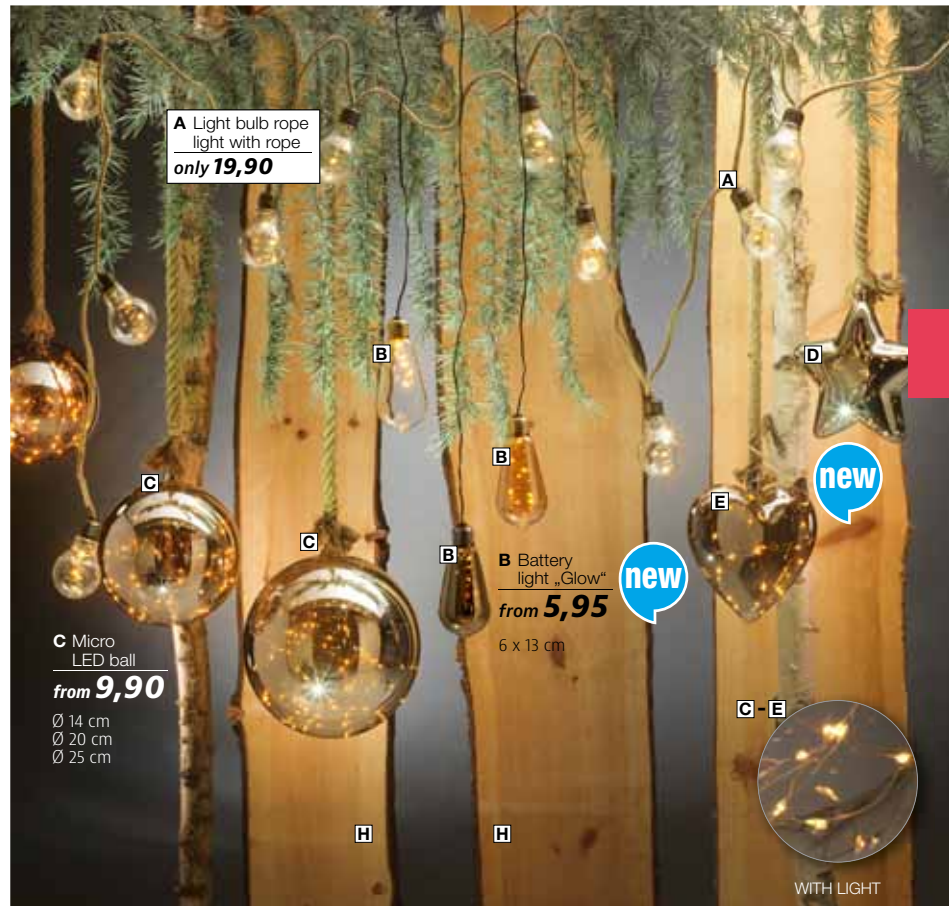

DECO LED OBJECTS INDOOR AREA

A Light bulb rope light with rope, lamps with 10 cm in length, 30 LED, IP20, lead cable 3 m, rope light made of rustic Ø 5 mm sisal rope and 10 unbreakable plastic light bulbs, each with 3 LEDs, 30 cm rope spacing, continuous light for indoor use, transformer power supply unit, price per piece
5303.714.068.00 **length 270 cm 19,90**

new in our portfolio

LED articles, permanent light for indoor use, LED warm, made of glass, timer function: 6 hours on, 18 hours off, 2x AA batteries (not included), price per piece

B Battery light „Glow“, dimensions lamp: 6 x 13 cm (W x L), 5 LED, lead cable 150 cm, in bulb shape
5312.722.087.00 **transparent 6,95**
5302.722.087.42 **amber 6,95**
5301.722.087.46 **smoke 6,95**
% from 3 pieces **6,50**
% from 6 pieces **5,95**

with micro LED wire rope light and sisal rope suspension (length 80 cm)

C Micro LED ball, smoke-coloured glass ball
30 LED
5312.714.129.00 **Ø 14 cm 9,90**
40 LED
5313.714.129.01 **Ø 20 cm 19,90**
50 LED
5302.714.129.02 **Ø 25 cm 29,95**

A Light bulb rope light with rope
only 19,90

C Micro LED ball
from 9,90

Ø 14 cm
Ø 20 cm
Ø 25 cm

B Battery light „Glow“
from 5,95

6 x 13 cm

WITH LIGHT

new in our portfolio

D Micro-LED star, 15 LED, smoke coloured glass
5303.723.886.00 **Ø 20 cm 14,95**

E Micro-LED heart, 20 LED, smoke coloured glass
5303.723.879.00 **Ø 20 cm 19,95**

F Micro LED ball „Flower“, transparent, with dried flowers
30 LED
5313.723.909.00 **Ø 14 cm 12,95**
40 LED
5313.723.909.01 **Ø 20 cm 22,95**

G Bouquet of dried flowers, beige, grasses combined with artificial flowers in light cream tones. Long-lasting, absolutely maintenance-free and complements bouquets or arrangements well, Price per piece
5313.723.367.00 **length 42 cm 9,95**
% from 6 pieces **8,95**

H Slabs of wood, approx. width 15 - 30 cm, approx. 22 kg, untreated spruce wood with bark, ideally suited as a natural building material or handicrafting as well as a decorative element in natural decorations, the wooden boards may display cracks due to the drying process, the dimensions may vary and are only approx., price per pack of 3
5343.529.419.00 **length 170 cm 39,90**

J Vase, green, Ø 9 cm, ceramic pot in matt lacquer and trendy face design, price per piece
5303.720.076.00 **height 22 cm 16,95**