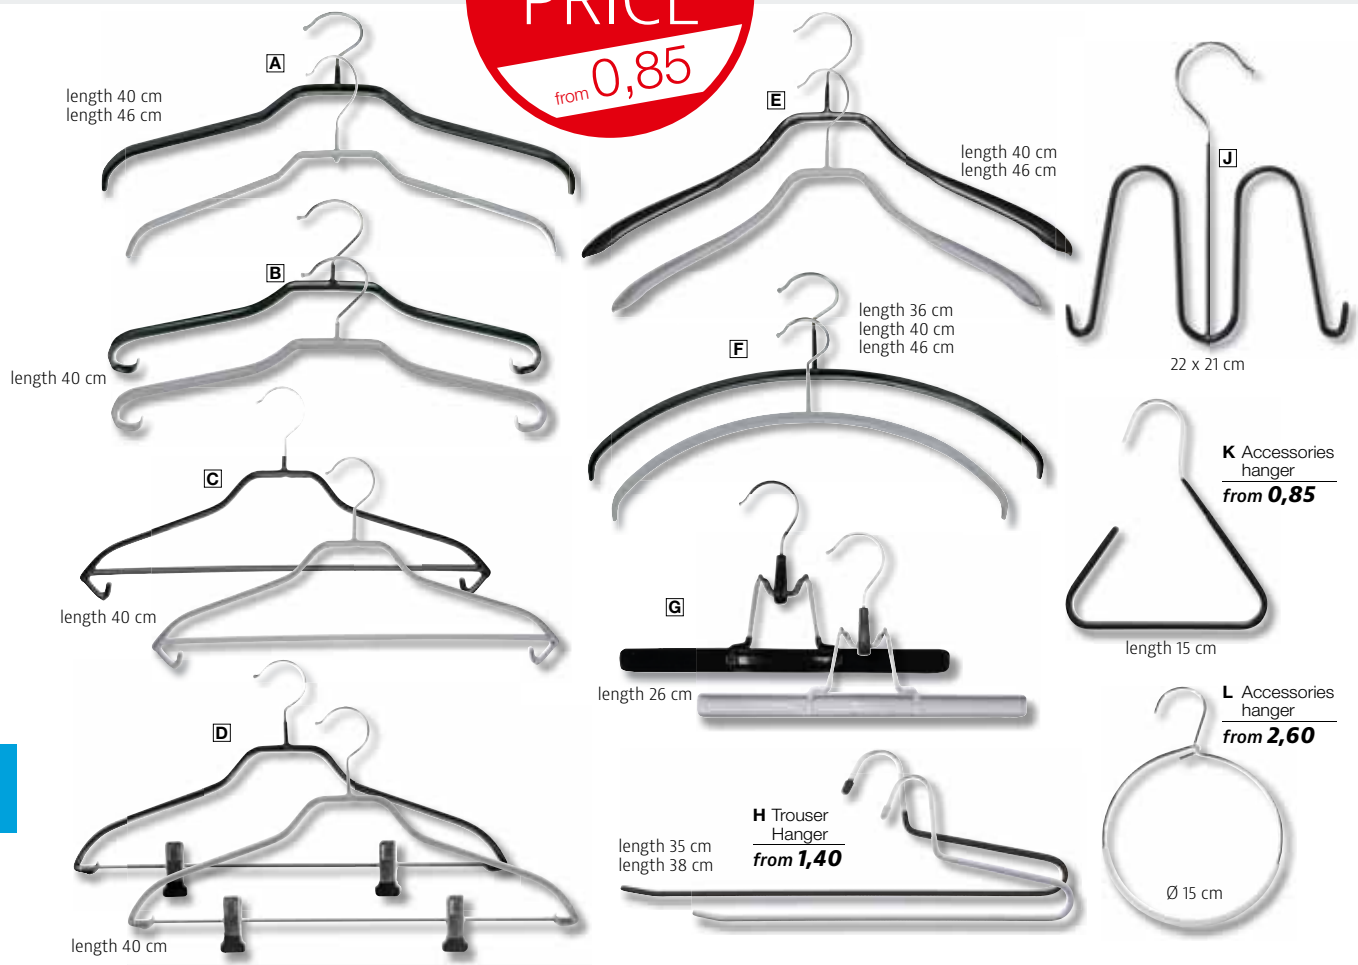

in a value pack online
www.decowoerner.com

SUPER PRICE
from 0,85

Great stability and versatility are the main features of these metal hangers. They fit into almost any shop concept and stand out thanks to their timeless design and functionality; the shaped head keeps collars and clothing in great shape and is ideally suited for hanging up jackets, shirts or blouses. The non-slip rubber coating prevents the garment from slipping. Water-resistant. With chrome-plated hook. Premium quality product „Made in Germany“. Price per piece.

A Top-Form hanger, length 40 cm			
5303.483.650.18	black		1,35
5303.483.650.43	silver		1,35
	% from 50 pieces		1,25
	% from 100 pieces		0,99
length 46 cm			
5303.483.643.18	black		1,40
5303.483.643.43	silver		1,40
	% from 50 pieces		1,25
	% from 100 pieces		0,99
B Top-form hanger, with skirt notches, length 40 cm			
5303.483.667.18	black		1,50
5303.483.667.43	silver		1,50
	% from 50 pieces		1,40
	% from 100 pieces		1,20
C Combination hanger, length 40 cm, with skirt notches and bar			
5302.483.629.18	black		2,20
5302.483.629.43	silver		2,15
	% from 50 pieces		1,99
	% from 100 pieces		1,65

D Combination hanger, length 40 cm, with bar and 2 sliding clamps			
5302.483.636.18	black		2,99
5302.483.636.43	silver		2,99
	% from 50 pieces		2,80
	% from 100 pieces		2,65
E Knitwear hanger, width 32 mm, shoulder pad extra wide			
length 40 cm			
5303.483.681.18	black		2,50
5303.483.681.43	silver		2,50
	% from 50 pieces	2,95	2,20
	% from 100 pieces	2,85	1,99
length 46 cm			
5302.483.674.18	black		2,75
5302.483.674.43	silver		2,75
	% from 50 pieces	2,75	2,65
	% from 100 pieces	2,55	2,39
			2,15
F Clothes hanger length 36 cm			
5303.483.612.18	black		1,25
5303.483.612.43	silver		1,25
	% from 50 pieces		1,15
	% from 100 pieces		0,85
length 40 cm			
5303.483.605.18	black		1,35
5303.483.605.43	silver		1,35
	% from 50 pieces		1,25
	% from 100 pieces		0,95
length 46 cm			
5303.483.599.18	black		1,40
5303.483.599.43	silver		1,40
	% from 50 pieces		1,20
	% from 100 pieces		1,-

G Clamp hanger, length 26 cm			
5302.506.779.18	black		2,95
5302.506.779.43	silver		2,95
	% from 50 pieces		2,65
	% from 100 pieces		2,39
H Trouser Hanger, chrome-plated, anti-slip			
length 35 cm			
5303.458.511.18	black		1,90
5301.458.511.43	silver		1,70
	% from 50 pieces		1,90
	% from 100 pieces		1,50
length 38 cm			
5303.458.528.18	black		2,40
5302.458.528.43	silver		2,40
	% from 50 pieces		2,-
	% from 100 pieces		1,95
			1,80
			1,79
			1,60
J Shoe hanger, 22 x 21 cm (L x W)			
5303.712.81.1.00	black		1,25
	% from 50 pieces		1,20
	% from 100 pieces		0,99
Accessories hanger, metal hanger with non-slip coating for a clear presentation of scarves or cloths. Non-slip rubber accessories hanger with chrome-plated hook. High-quality product „Made in Germany“.			
K Accessories hanger, length 15 cm			
5302.597.715.18	black		1,50
	% from 50 pieces		1,20
	% from 100 pieces		1,-
			0,85
L Accessories hanger, Ø 15 cm			
5302.674.058.00	silver		3,50
	% from 10 pieces		3,30
	% from 20 pieces		2,90
			2,60