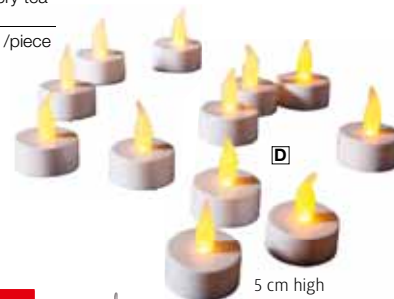

12,5 cm high

15 cm high

10 cm high

**D LED battery tea lights**  
only **0,66** /piece

5 cm high

**E Candlestick set**  
only **13,32** /piece

height 18 cm

**QUALITY/PRICE**