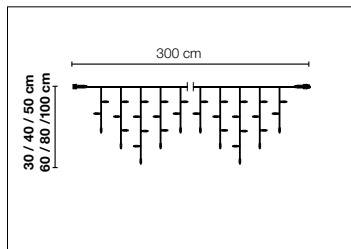

connection cable
add this to your order

more accessories
page 114

C Connection cable for LED products System IP 67, 3 m, rubber cable with contour plug for outdoor use, 230 V, the LED light components of the IP 67 system are not equipped with any connection cables, the components can not be operated without a connection cable, max. output 450 W, GS, price per piece
5334.699.129.14 **white** **7,90**
5334.699.129.18 **black** **7,90**