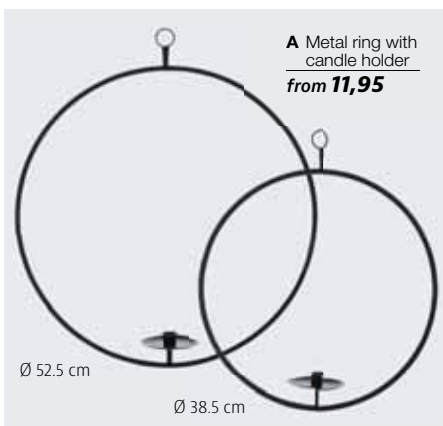

D Frame set
from **2,49** /piece

A Metal ring with candle holder
from **11,95**