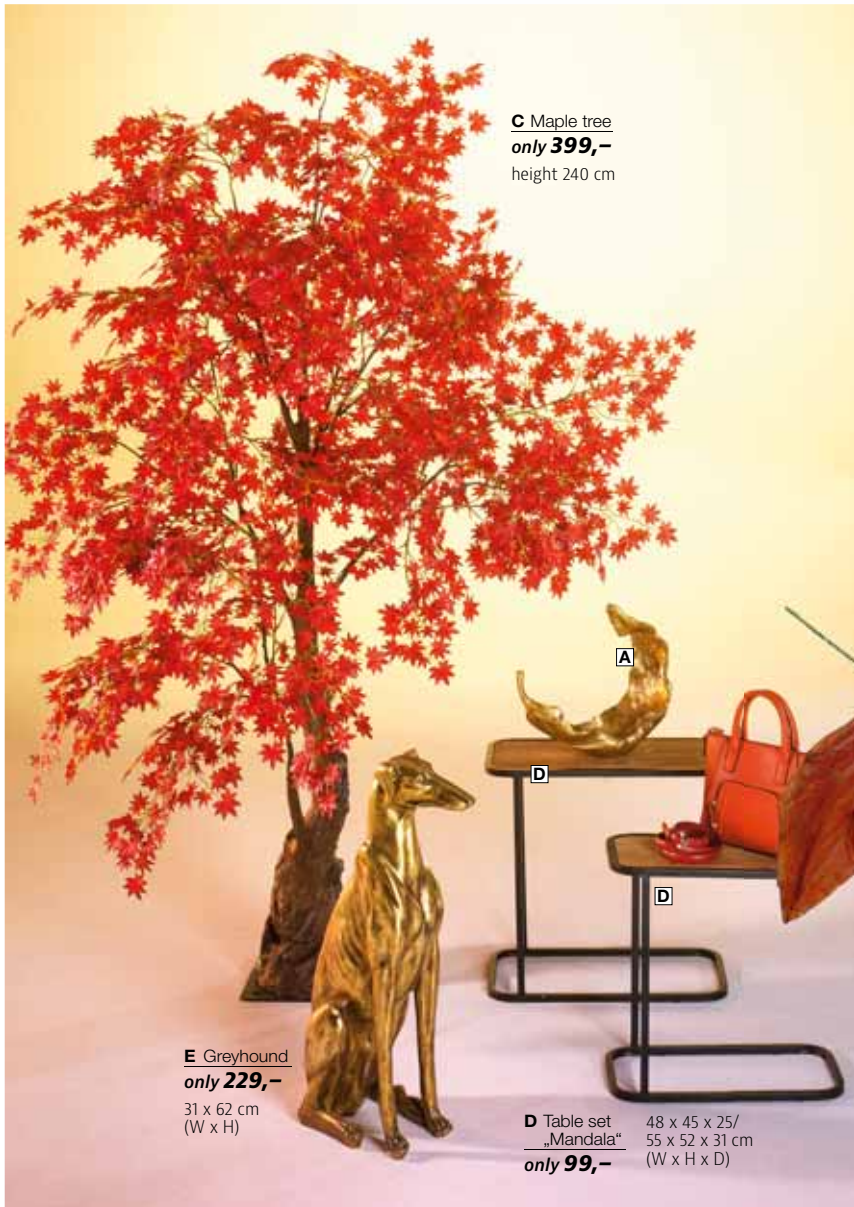

C Maple tree
only **399,-**
height 240 cm

D Table set
„Mandala“
only **99,-**
48 x 45 x 25/
55 x 52 x 31 cm
(W x H x D)

E Greyhound
only **229,-**
31 x 62 cm
(W x H)