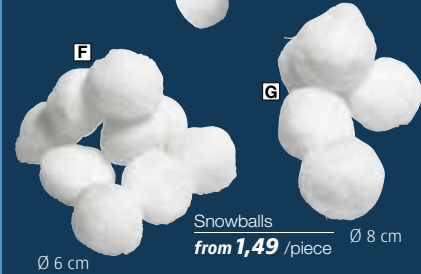

# POLAR NIGHT

**C** Ice cuboid  
only **139,-**  
23 x 23 x 46 cm

**B** Ice cube  
only **129,-**  
23 x 23 x 23 cm

**D** Snowball string  
from **4,90**

**E** Snowballs  
only **0,41** /piece  
Ø 5 cm

Snowballs  
from **1,49** /piece  
Ø 8 cm