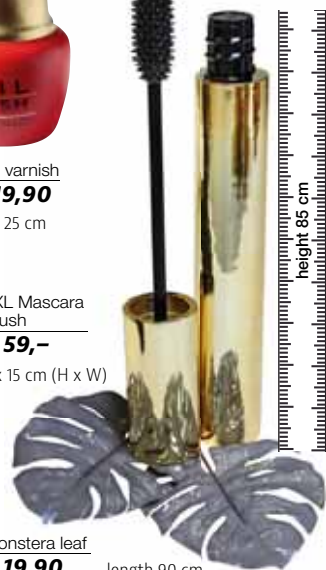

**E** XXL Mascara  
bottle

only 59,-

85 x 15 cm (H x W)

**F** XXL Mascara  
brush

only 59,-

100 x 15 cm (H x W)

**G** Monstera leaf  
only 19,90

length 90 cm