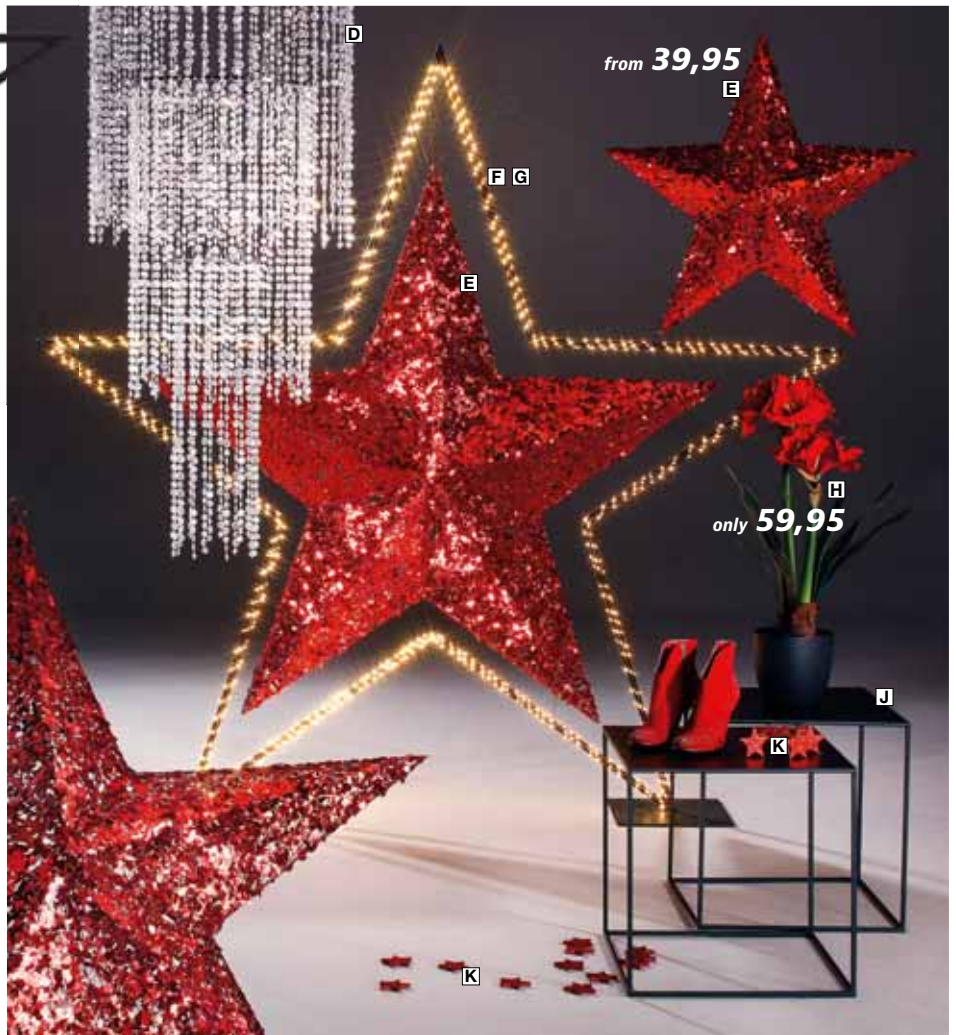

# DECOSTARS

**A Metal star**  
from **16,90**

height 80 cm

height 59 cm

**C Dwarf**  
only **19,90**  
height 60 cm

from **39,95**

only **59,95**

**A Metal star**, black, flat stylised shape, high-quality product made of 10 mm square-cut pipe with matt varnish, price per piece  
**width 46 cm, base stand 29 x 10 cm** 5300.664.691.00 **height 59 cm** ~~19,90~~ **16,90**  
**width 60 cm, base stand 41 x 15 cm** 5300.664.691.01 **height 80 cm** ~~29,90~~ **24,90**

**D Crystal chandelier**, Ø 61 cm, large, opulent deco hanger in the shape of a chandelier, cascading hanging crystal chains with cut plastic beads create a great play of light, three metal rings incl. suspension, chandelier 120 cm long, plus chain suspension with eyelet, 35 cm long, price per piece  
 5300.631.693.00 **length 150 cm** ~~95,-~~ **75,-**