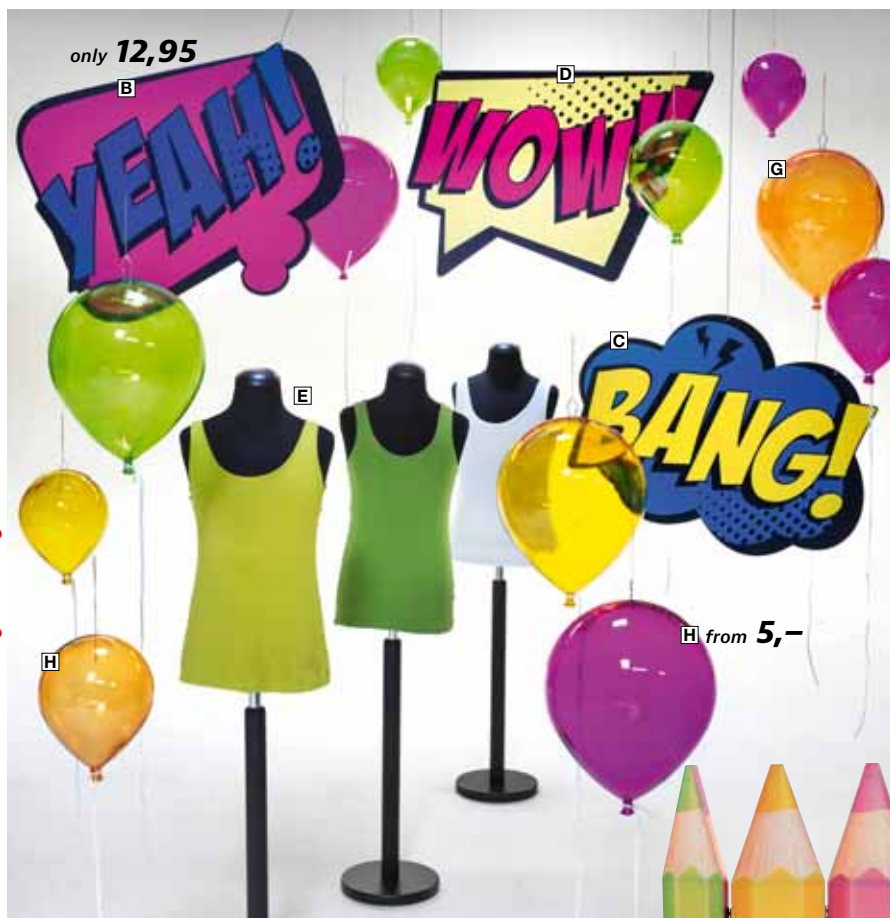

only **12,95**

H from **5,-**

✓ semi-transparent

✓ Varnished look