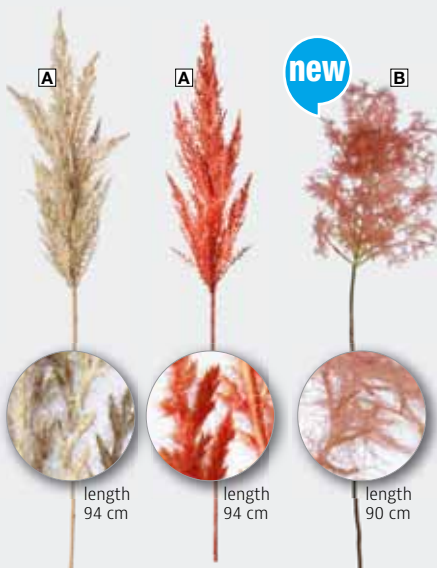

length 94 cm

length 94 cm

length 90 cm

new

**C LED Pampas Grass Tuft Set**  
only 19,96 /piece

118 cm long

battery-powered

**D Dried flower arrangement**  
only 49,95