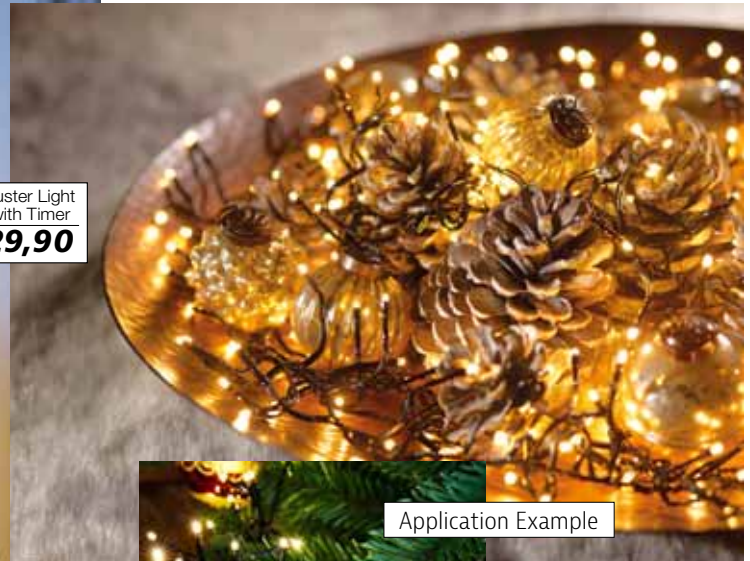

# LIGHT CHAIN LOW VOLTAGE WITH TIMER

LED LOW VOLTAGE FOR OUTDOOR USE

Application Example

LED Cluster Light Chain with Timer  
from **29,90**

**new**

now also flashing

Application Example

- ✓ NEW: with 8 different flashing functions
- ✓ with timer function: 8 hours ON/ 16 hours OFF