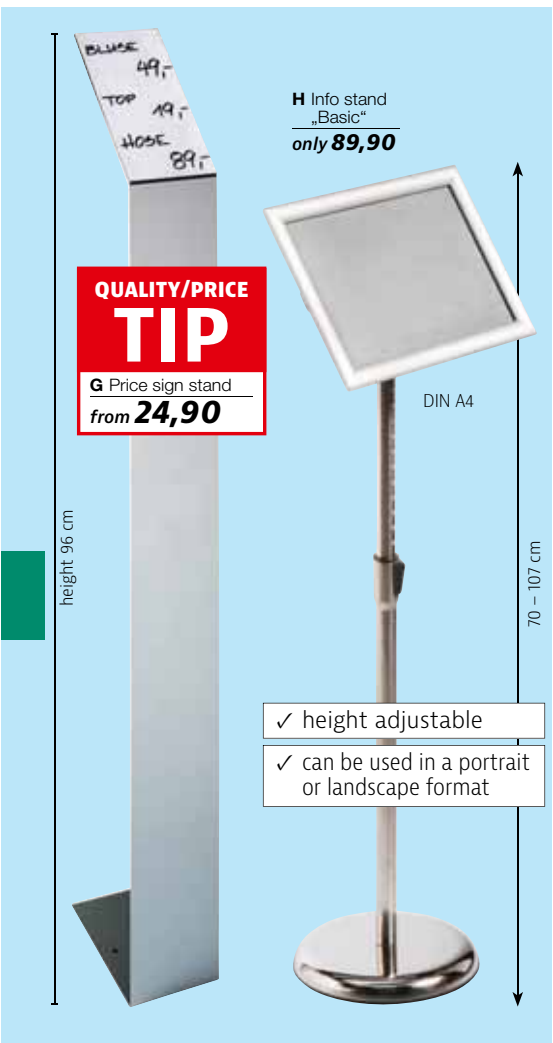

QUALITY/PRICE TIP
G Price sign stand
from **24,90**

H Info stand „Basic“
only **89,90**

✓ height adjustable
✓ can be used in a portrait or landscape format