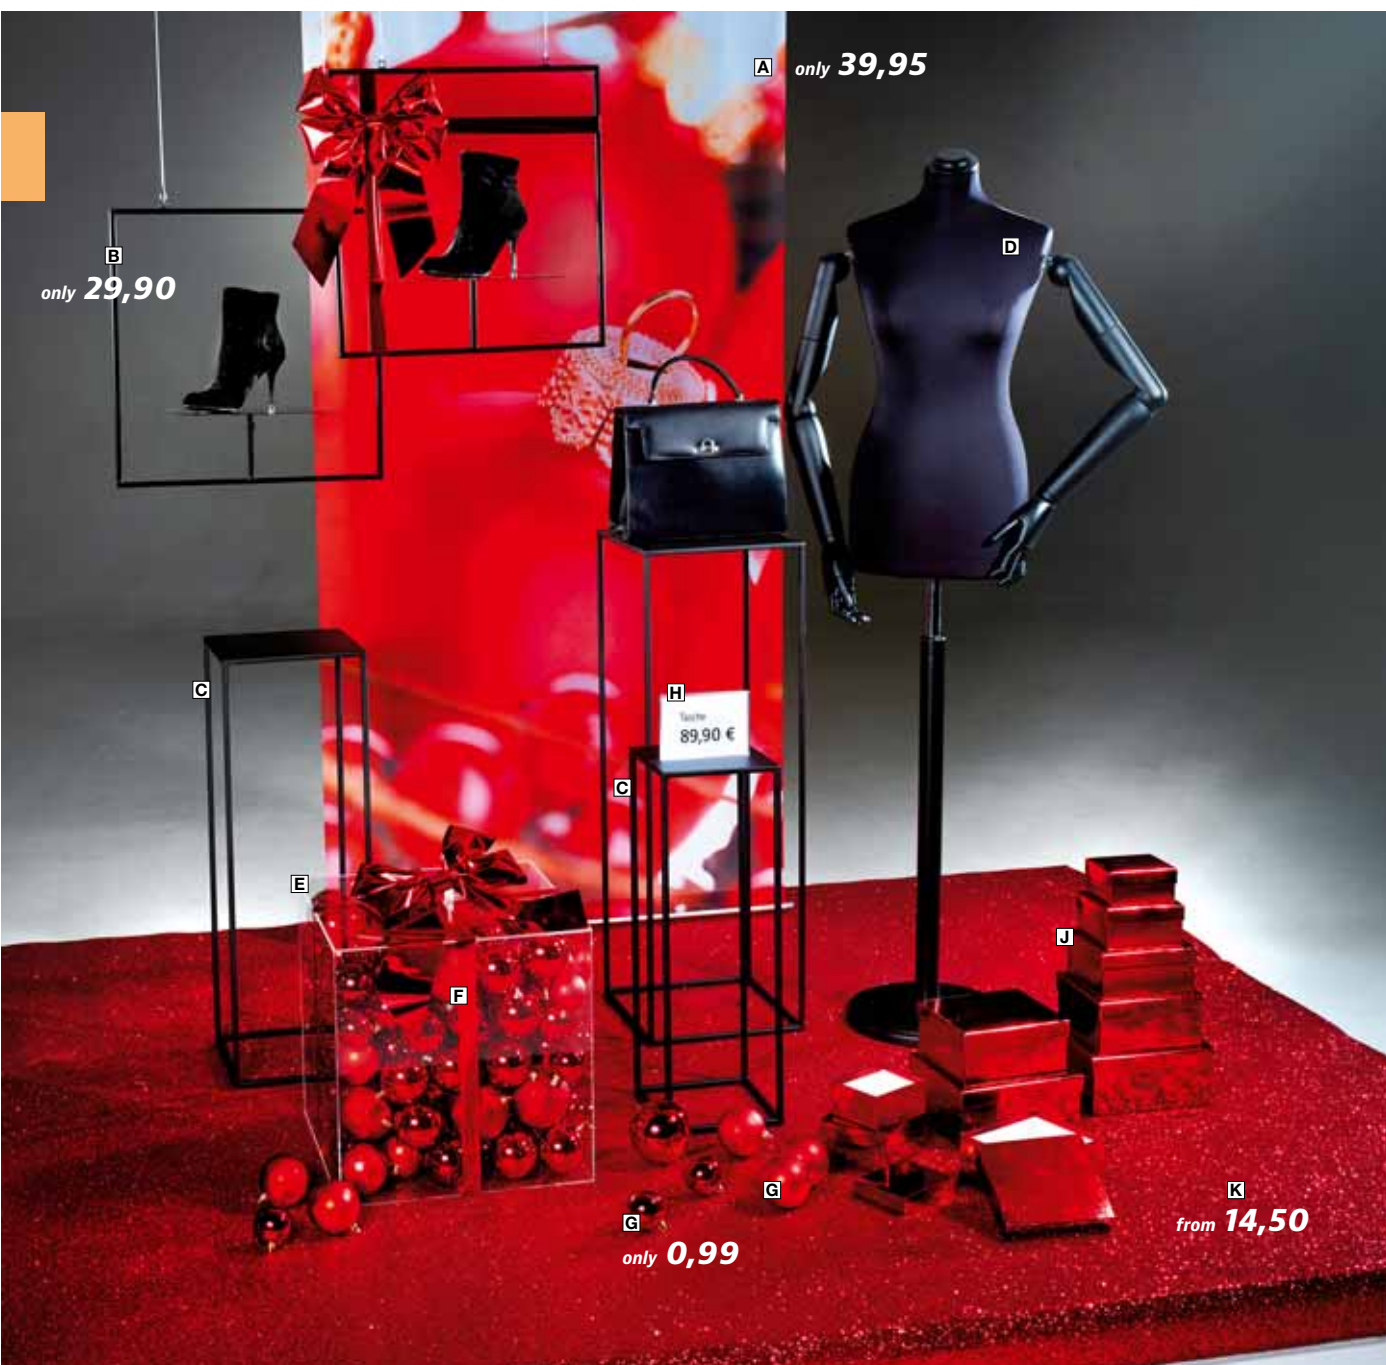

A Banner „Red Christmas balls“, red, one-sided printed and UV-resistant textile fabric (110 g/m²) in flame-retardant quality - fire protection class DIN 4102-1, incl. hanging strip 5304.700.061.00 **100 x 200 cm (W x L) 39,95**

B Product presenter, black, presentation area 30 x 20 cm (W x D), made of varnished metal with eyelets for hanging, price per piece 5304.714.228.00 **50 x 50 cm (W x L) 29,90**

C Table set, height 60/75/90 cm, seat: 20 x 20, 25 x 25, 30 x 30 cm, powder coating, stable 10 mm square-cut pipe construction made of metal, price per 3-piece set 5302.663.601.18 **black 139,-**

D Female Tailor's Bust, dress size 36/38, height adjustable 148 - 178 cm, bust length 72 cm, shoulder height 68 cm, stand length 75 cm, arms and fingers made of wood can be arranged in a flexible manner, hard foam, with fabric cover, neck block and wooden stand, price per piece 5301.673.457.18 **black/black 299,-**

E Cube box with lid, made of crystal clear acrylic, removable lid with fixation pins to prevent slipping, a colourful protective foil is applied on the box to avoid scratches, it can be removed easily, price per piece 5301.509.756.00 **40 x 40 x 40 cm 109,-**

F Metallic ribbon, shiny, width 31 mm, with pretty curling effect, for splitting, price per 50 m roll 5302.212.731.01 **red (=0,12/m) 5,95**
% from 3 rolls (=0,11/m) 5,60
% from 6 rolls (=0,11/m) 5,40
% from 12 rolls (=0,10/m) 4,95

G Christmas tree baubles, red, Ø 8 cm, made of flame retardant, break-proof plastic, with firmly attached caps, fire protection classification B1, price per pack of 12 5314.664.585.01 **shiny (=0,99/pc.) 11,90**
5304.664.592.01 **matt (=0,99/pc.) 11,90**

H Positioner „Magnetic“, crystal Clear, outer dim.: 178 x 135 mm, made of acrylic glass, thickness 15 mm, with 4 magnets, price per piece 5301.621.069.00 **DIN A6 ~~9,90~~ 6,90**

J Gift box set „Metallic“, shiny metallic finish, 16 x 6 x 12 cm to 19 x 10 x 22 cm (W x H x L), rectangle, ideal as a decoration or gift packaging, stable cardboard with practical lid, can be placed inside each other to save space, price per 5-piece set 5302.662.956.01 **red 11,90**

K Glitter fabric, red, 450 g/sqm, strongly adhesive fine and rough glitter on cream-coloured fabric holder material, price per m 5302.621.342.03 **width 137 cm 17,90**
% from 10 meters 15,90
% from 30 meters 14,50