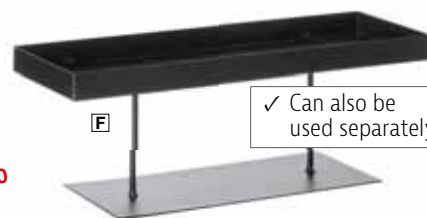

F

✓ Can also be used separately

Even more choice online
www.decowoerner.com