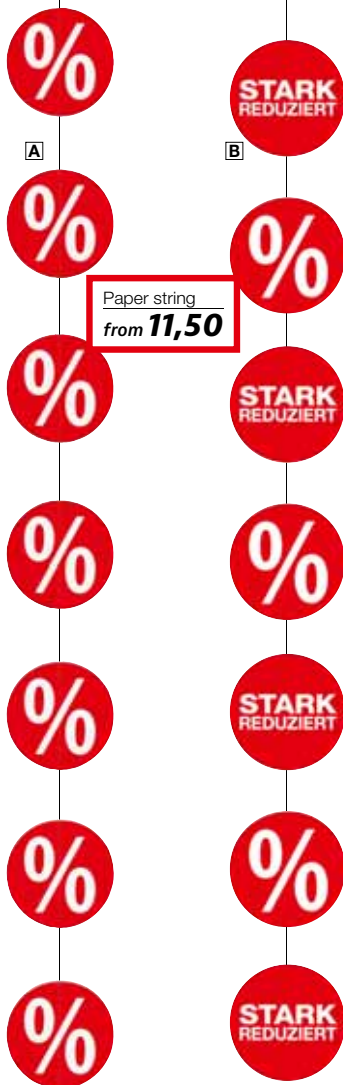

Paper string
from **11,50**